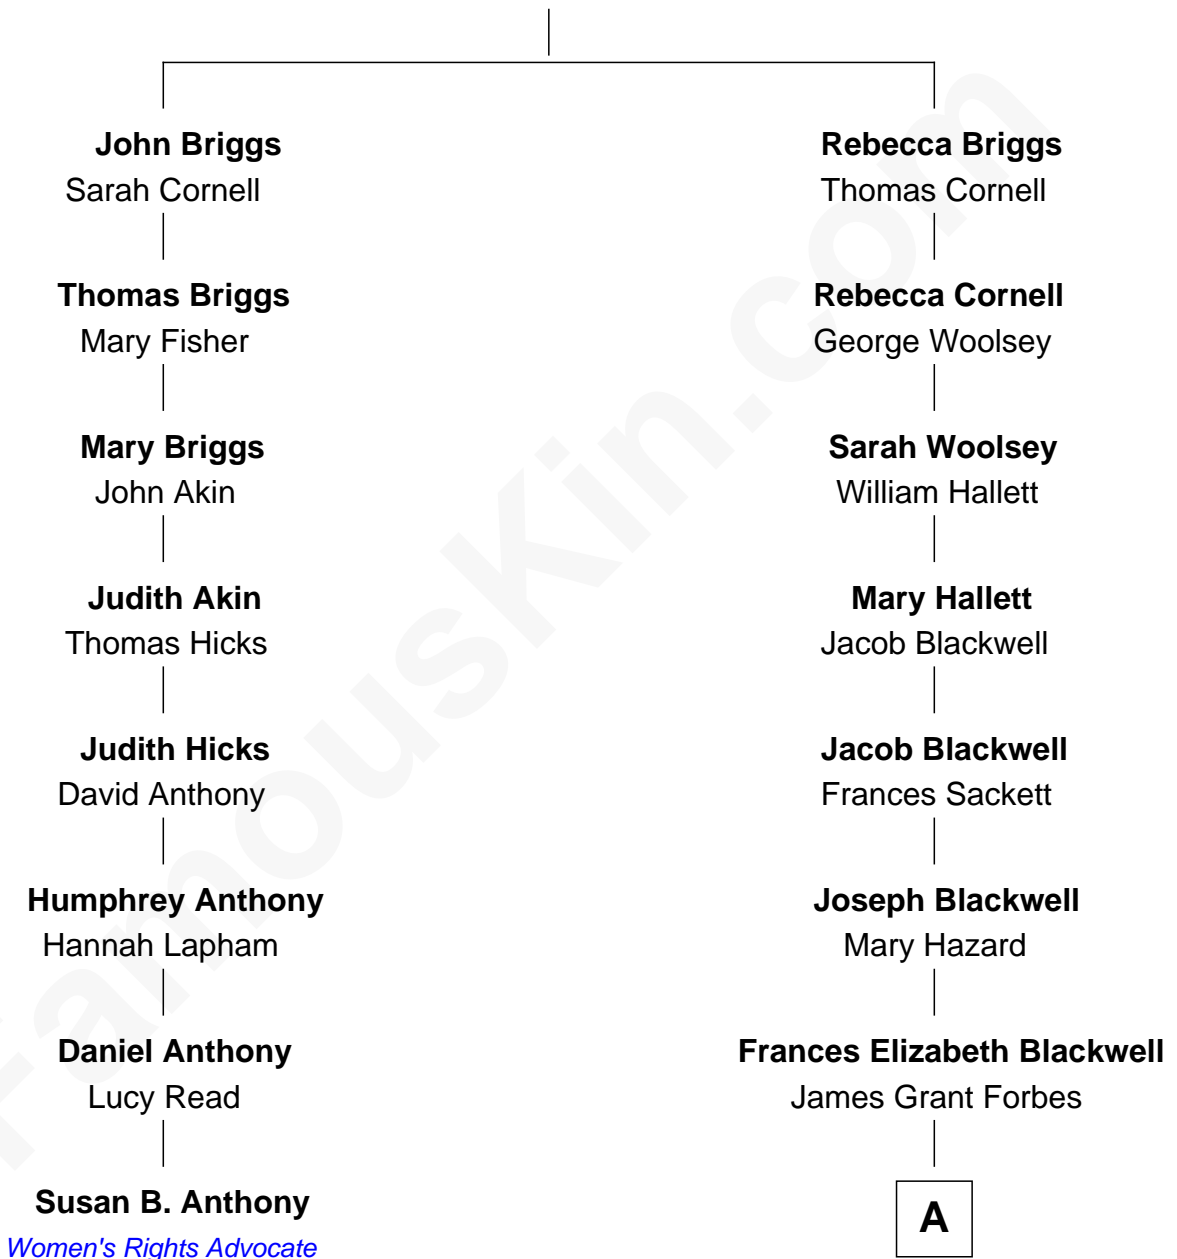

# FamousKin.com Relationship Chart of

**Susan B. Anthony**

*Women's Rights Advocate*

7th cousin 4 times removed of

**John Kerry**

*68th U.S. Secretary of State*

Henry Briggs

**A**

|  
**John Murray Forbes**

Anna Howell

|  
**Francis Blackwell Forbes**

Isabel Clarke

|  
**James Grant Forbes**

Margaret Tyndal Winthrop

|  
**Rosemary Isabel Forbes**

Richard John Kerry

|  
**John Kerry**

*68th U.S. Secretary of State*

FamousKin.com