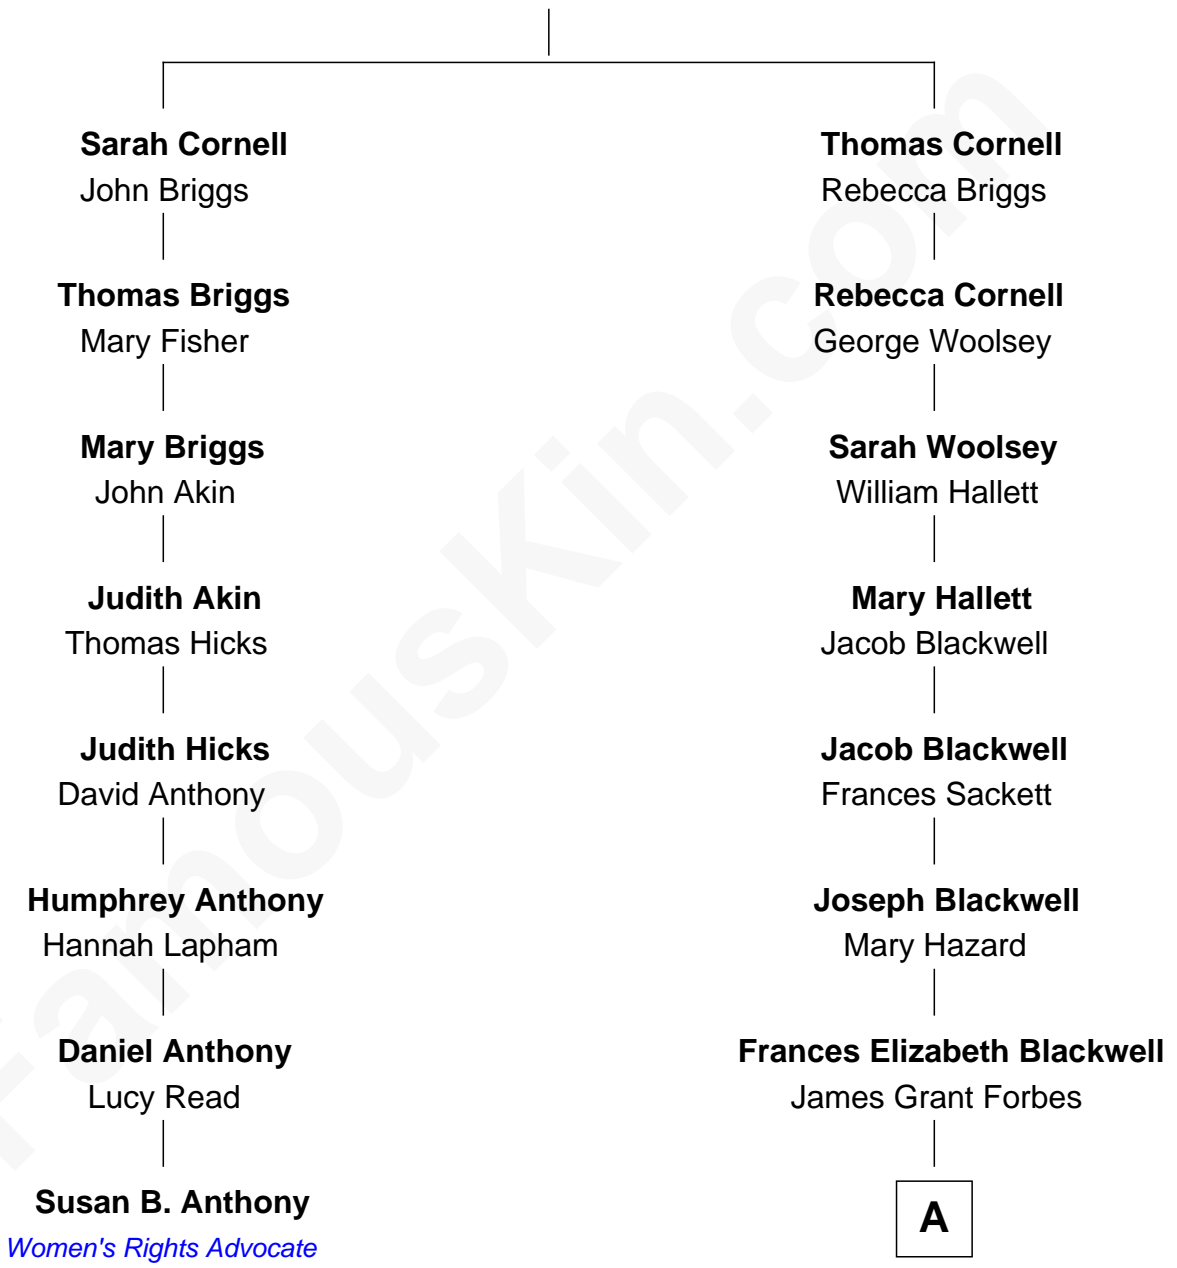

# FamousKin.com Relationship Chart of

**Susan B. Anthony**

*Women's Rights Advocate*

7th cousin 4 times removed of

**John Kerry**

*68th U.S. Secretary of State*

----- Cornell

-----

**A**

|  
**John Murray Forbes**

Anna Howell

|  
**Francis Blackwell Forbes**

Isabel Clarke

|  
**James Grant Forbes**

Margaret Tyndal Winthrop

|  
**Rosemary Isabel Forbes**