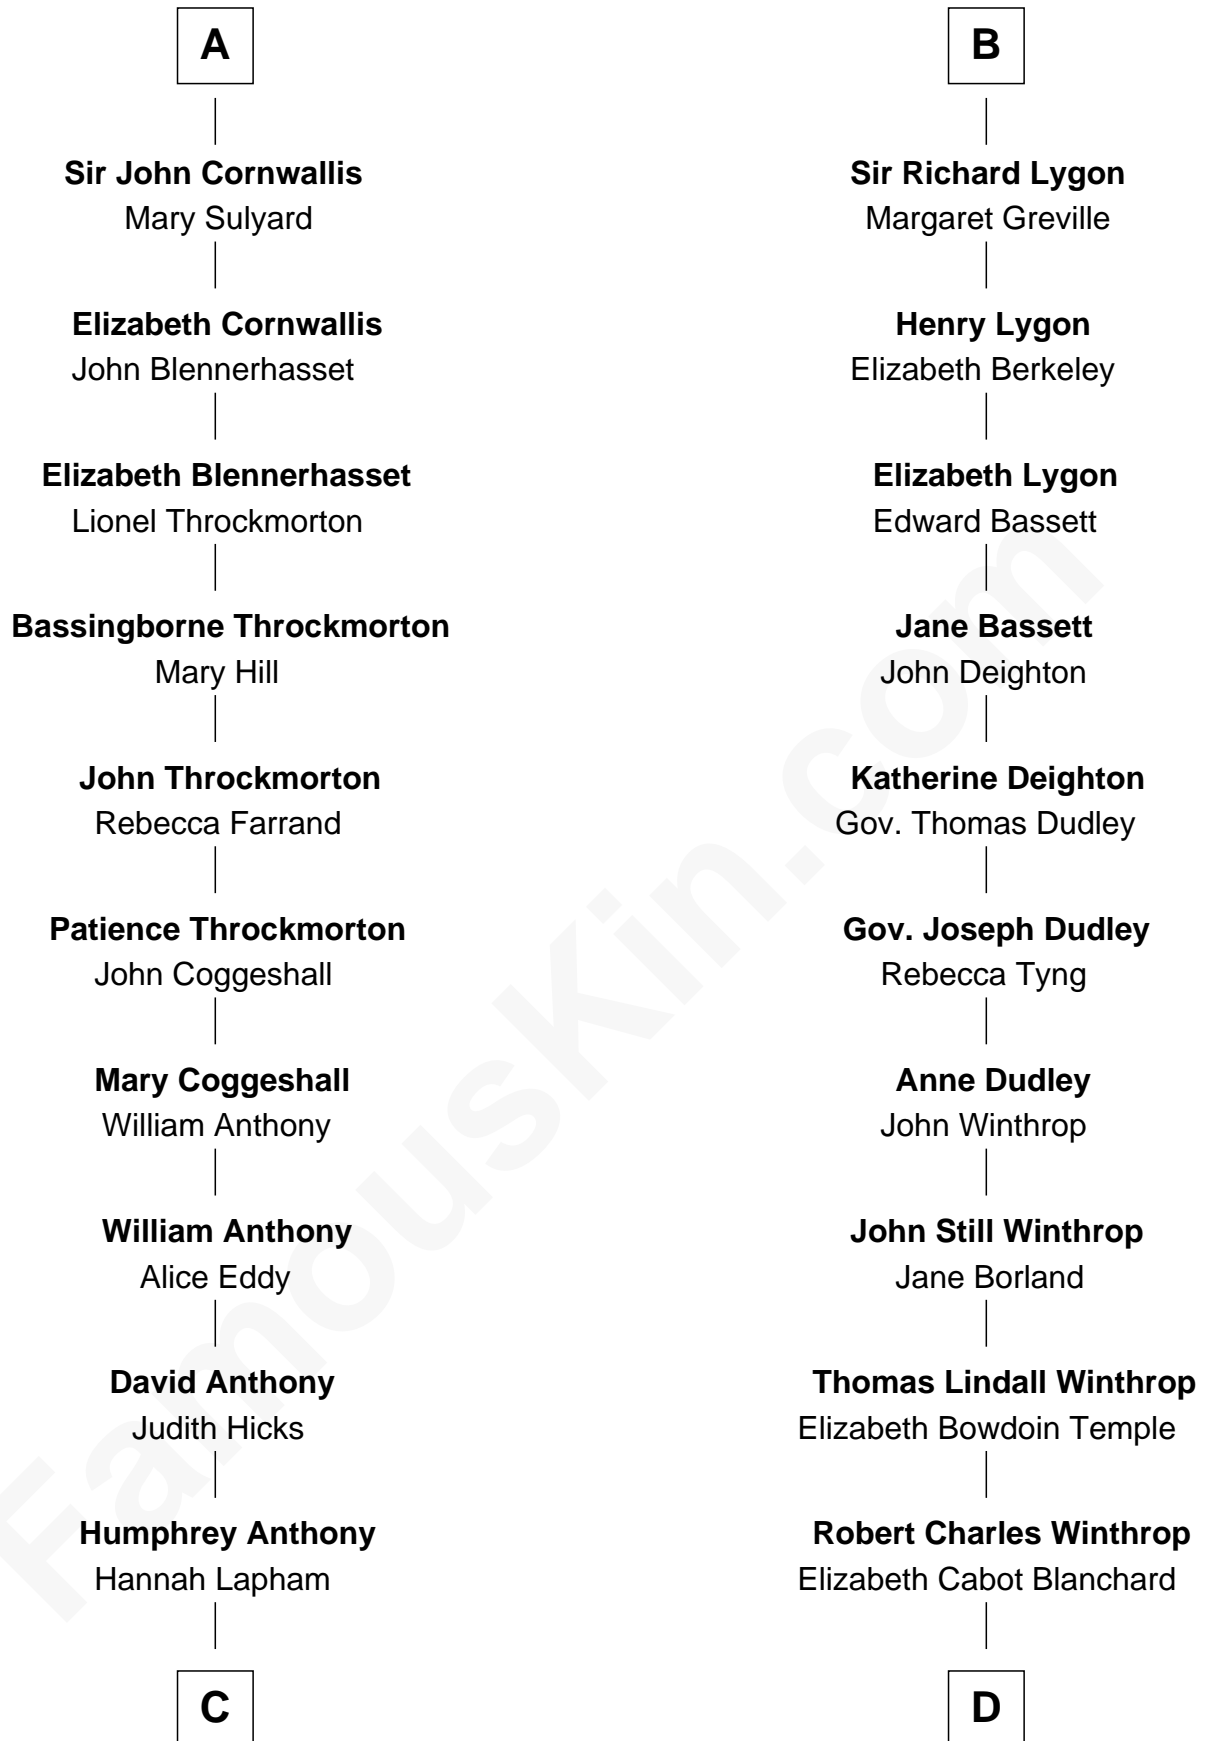

# FamousKin.com Relationship Chart of

**Susan B. Anthony**

*Women's Rights Advocate*

18th cousin 2 times removed of

**John Kerry**

*68th U.S. Secretary of State*

**Hugh le Despencer**

Eleanor de Clare

John de Beauchamp

**Sir Richard de Beauchamp**

Elizabeth Stafford

**Anne de Beauchamp**

Sir Richard Lygon

**B**

**C**

**Daniel Anthony**

Lucy Read

**Susan B. Anthony**

*Women's Rights Advocate*

**D**

**Robert Charles Winthrop**

Elizabeth Mason

**Margaret Tyndal Winthrop**

James Grant Forbes

**Rosemary Isabel Forbes**

Richard John Kerry

**John Kerry**

*68th U.S. Secretary of State*

FamousKin.com