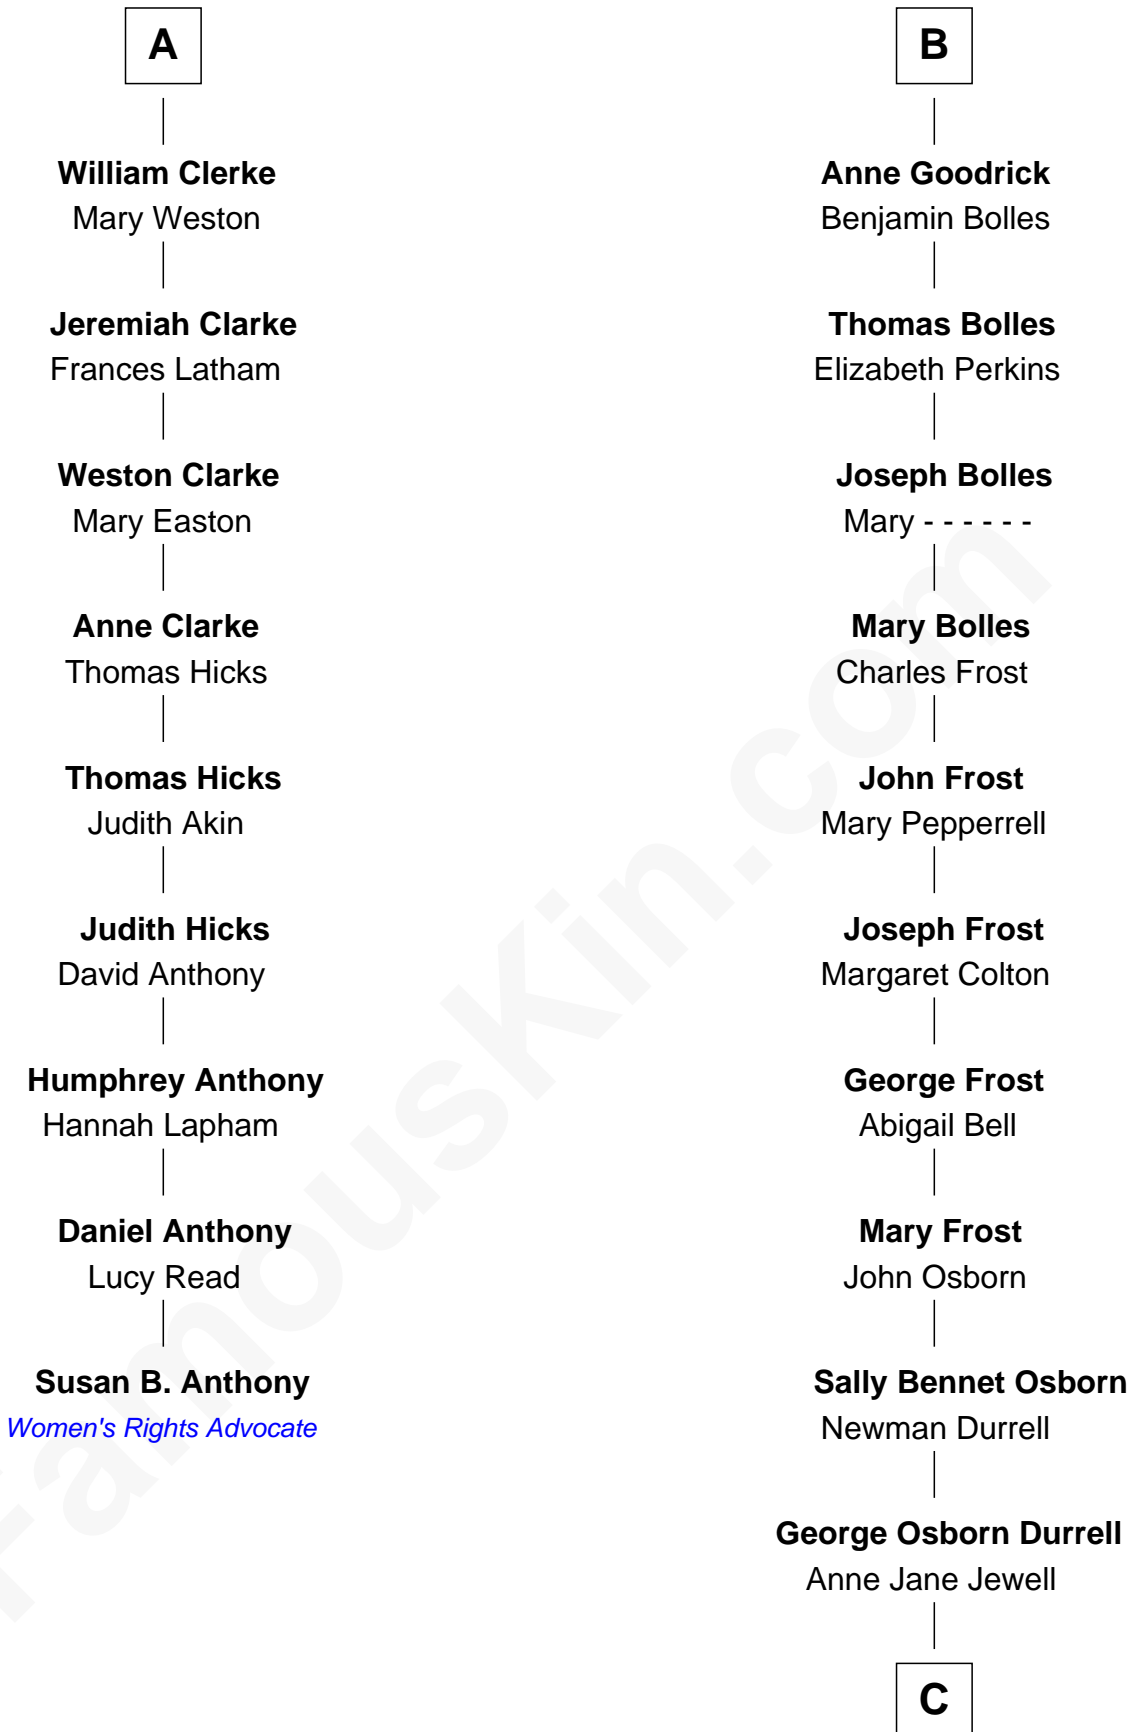

FamousKin.com Relationship Chart of

Susan B. Anthony

Women's Rights Advocate

15th cousin 4 times removed of

Lucille Ball

TV Actress - "I Love Lucy"

John de Welles

Maud de Roos

Eleanor de Mowbray

Eudo de Welles

Maud de Greystoke

Sir Lionel de Welles

Joan de Waterton

Margaret de Welles

Sir Thomas Dymoke

Sir Lionel Dymoke

Joanna Griffith

Anne Dymoke

John Goodrick

Lionel Goodrick

Winifred Sappcott

B

C

Nellie Rebecca Durrell

Jasper Clinton Ball

Henry Durrell Ball

Desiree Evelyn Hunt

Lucille Ball

TV Actress - "I Love Lucy"

FamousKin.com