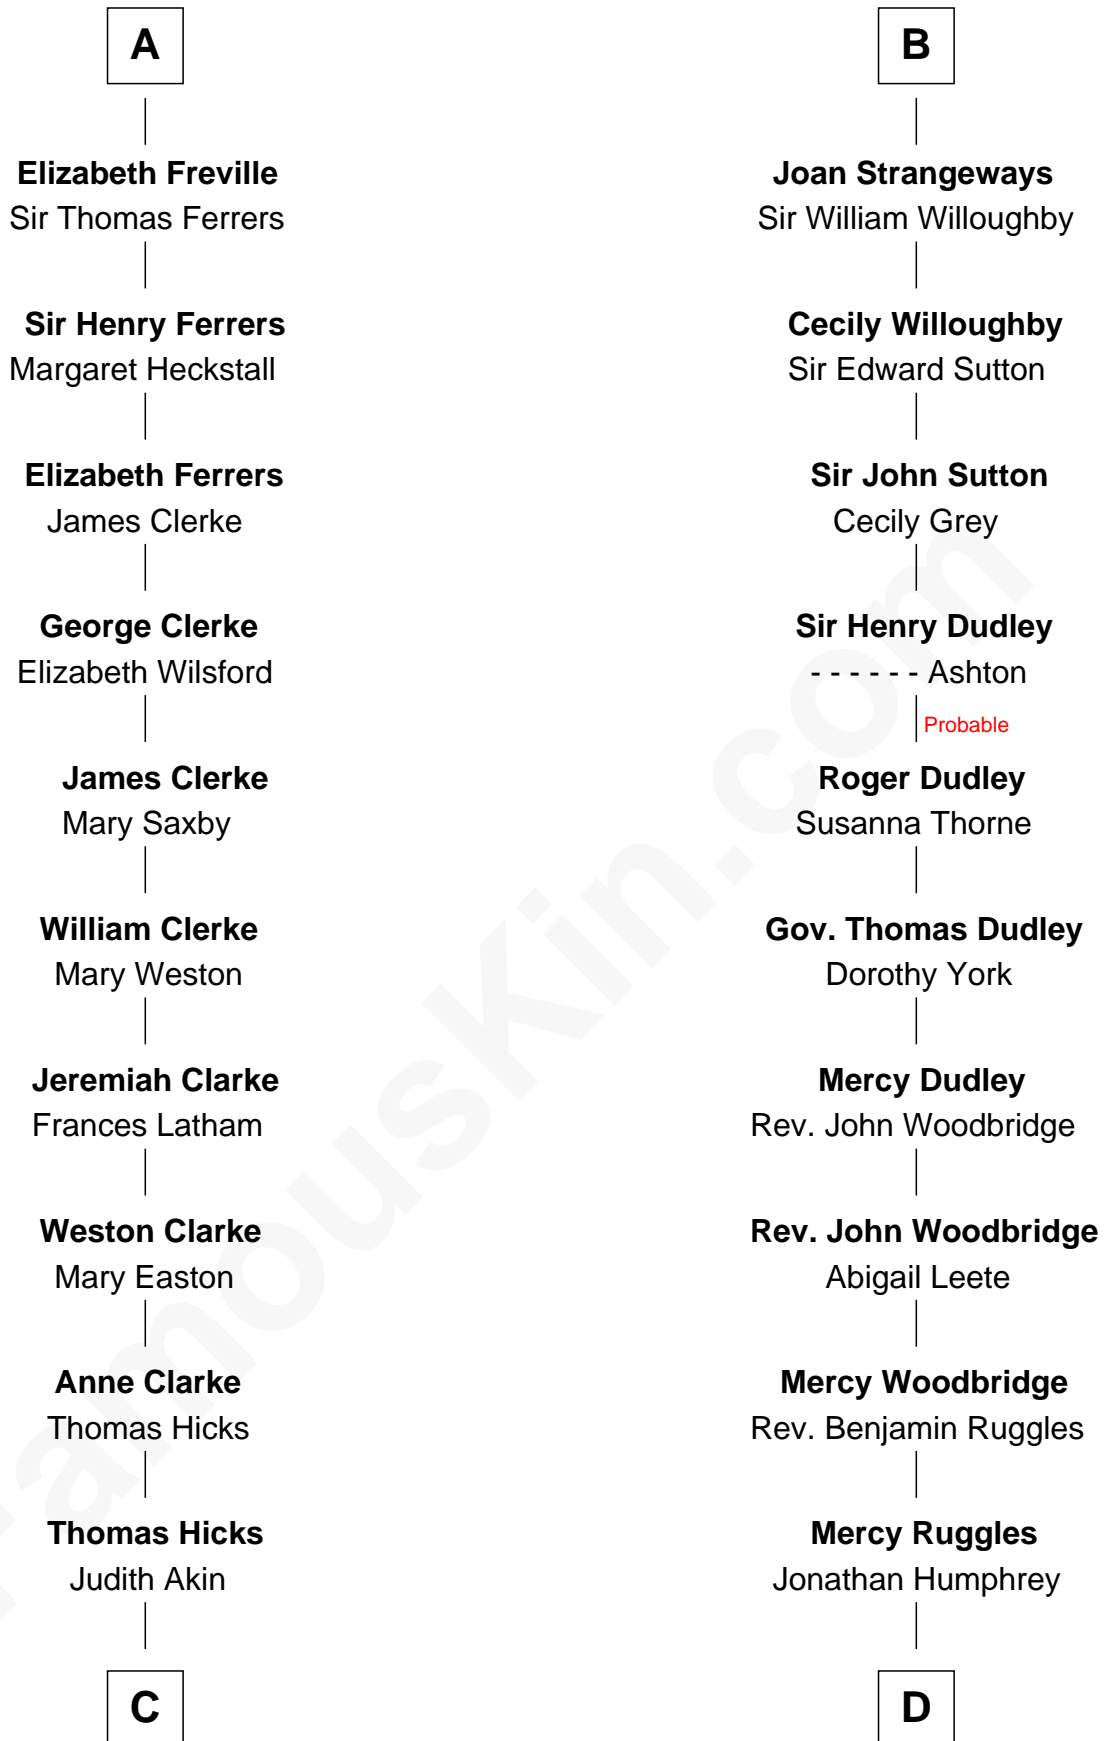

FamousKin.com Relationship Chart of

Susan B. Anthony

Women's Rights Advocate

20th cousin of

John Brown

American Abolitionist

Sir William Longespee

Ela of Salisbury

C

Judith Hicks
David Anthony

Humphrey Anthony
Hannah Lapham

Daniel Anthony
Lucy Read

Susan B. Anthony
Women's Rights Advocate

D

Oliver Humphrey
Sarah Garrett

Ruth Humphrey
Gideon Mills

Ruth Mills
Owen Brown

John Brown
American Abolitionist

FamousKin.com