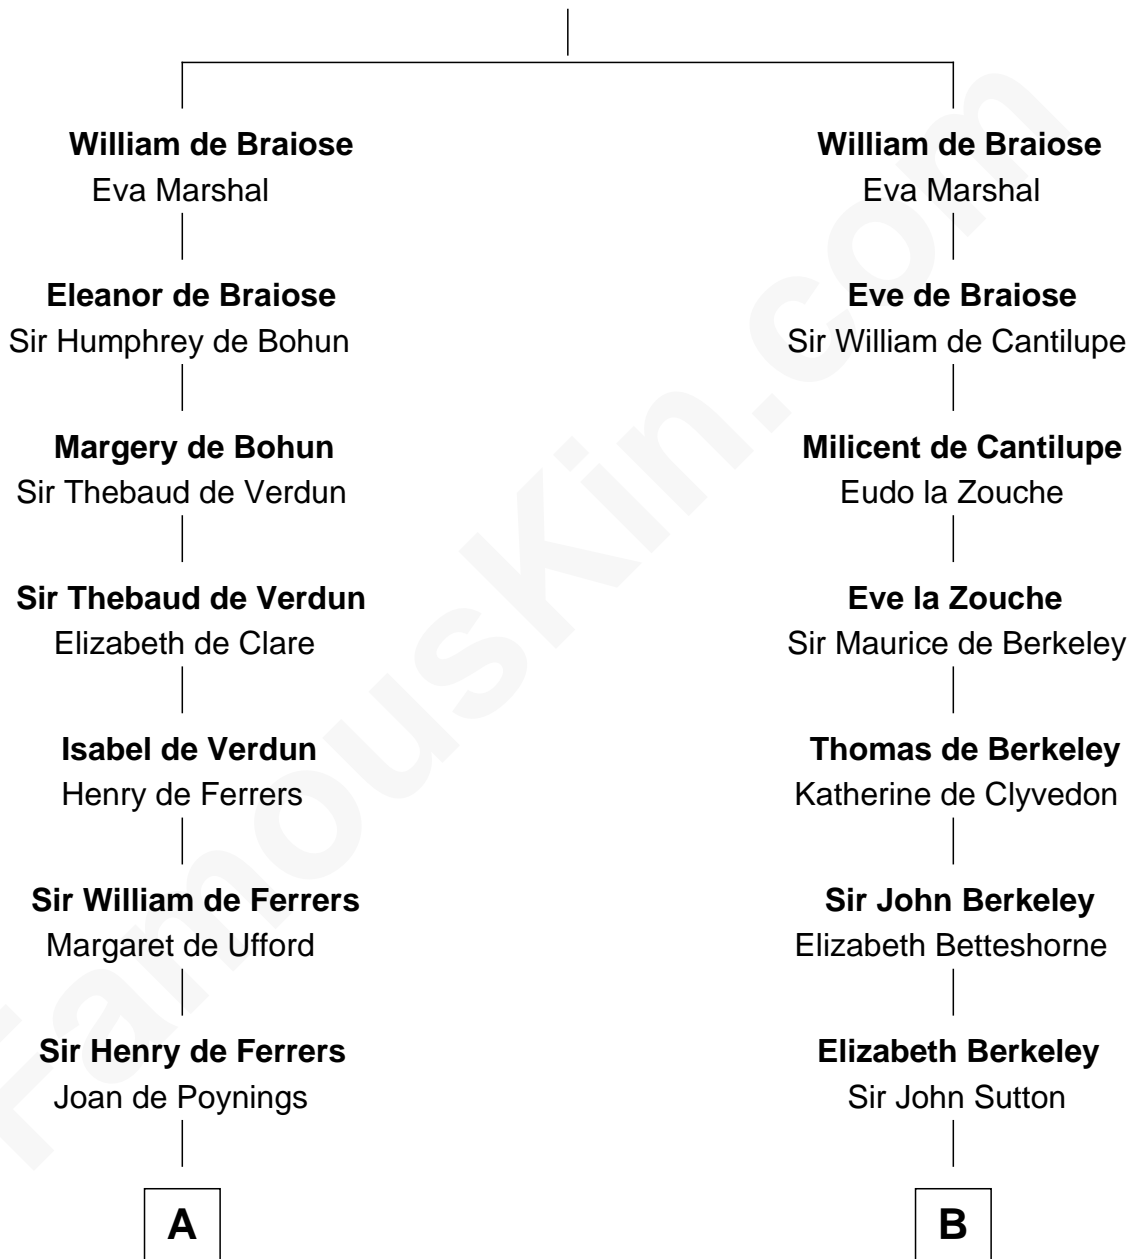

# FamousKin.com Relationship Chart of

**Susan B. Anthony**

*Women's Rights Advocate*

20th cousin 1 time removed of

**John Brown**

*American Abolitionist*

**Reginald de Braiose**

**C**

**Thomas Hicks**

Judith Akin

**Judith Hicks**

David Anthony

**Humphrey Anthony**

Hannah Lapham

**Daniel Anthony**

Lucy Read