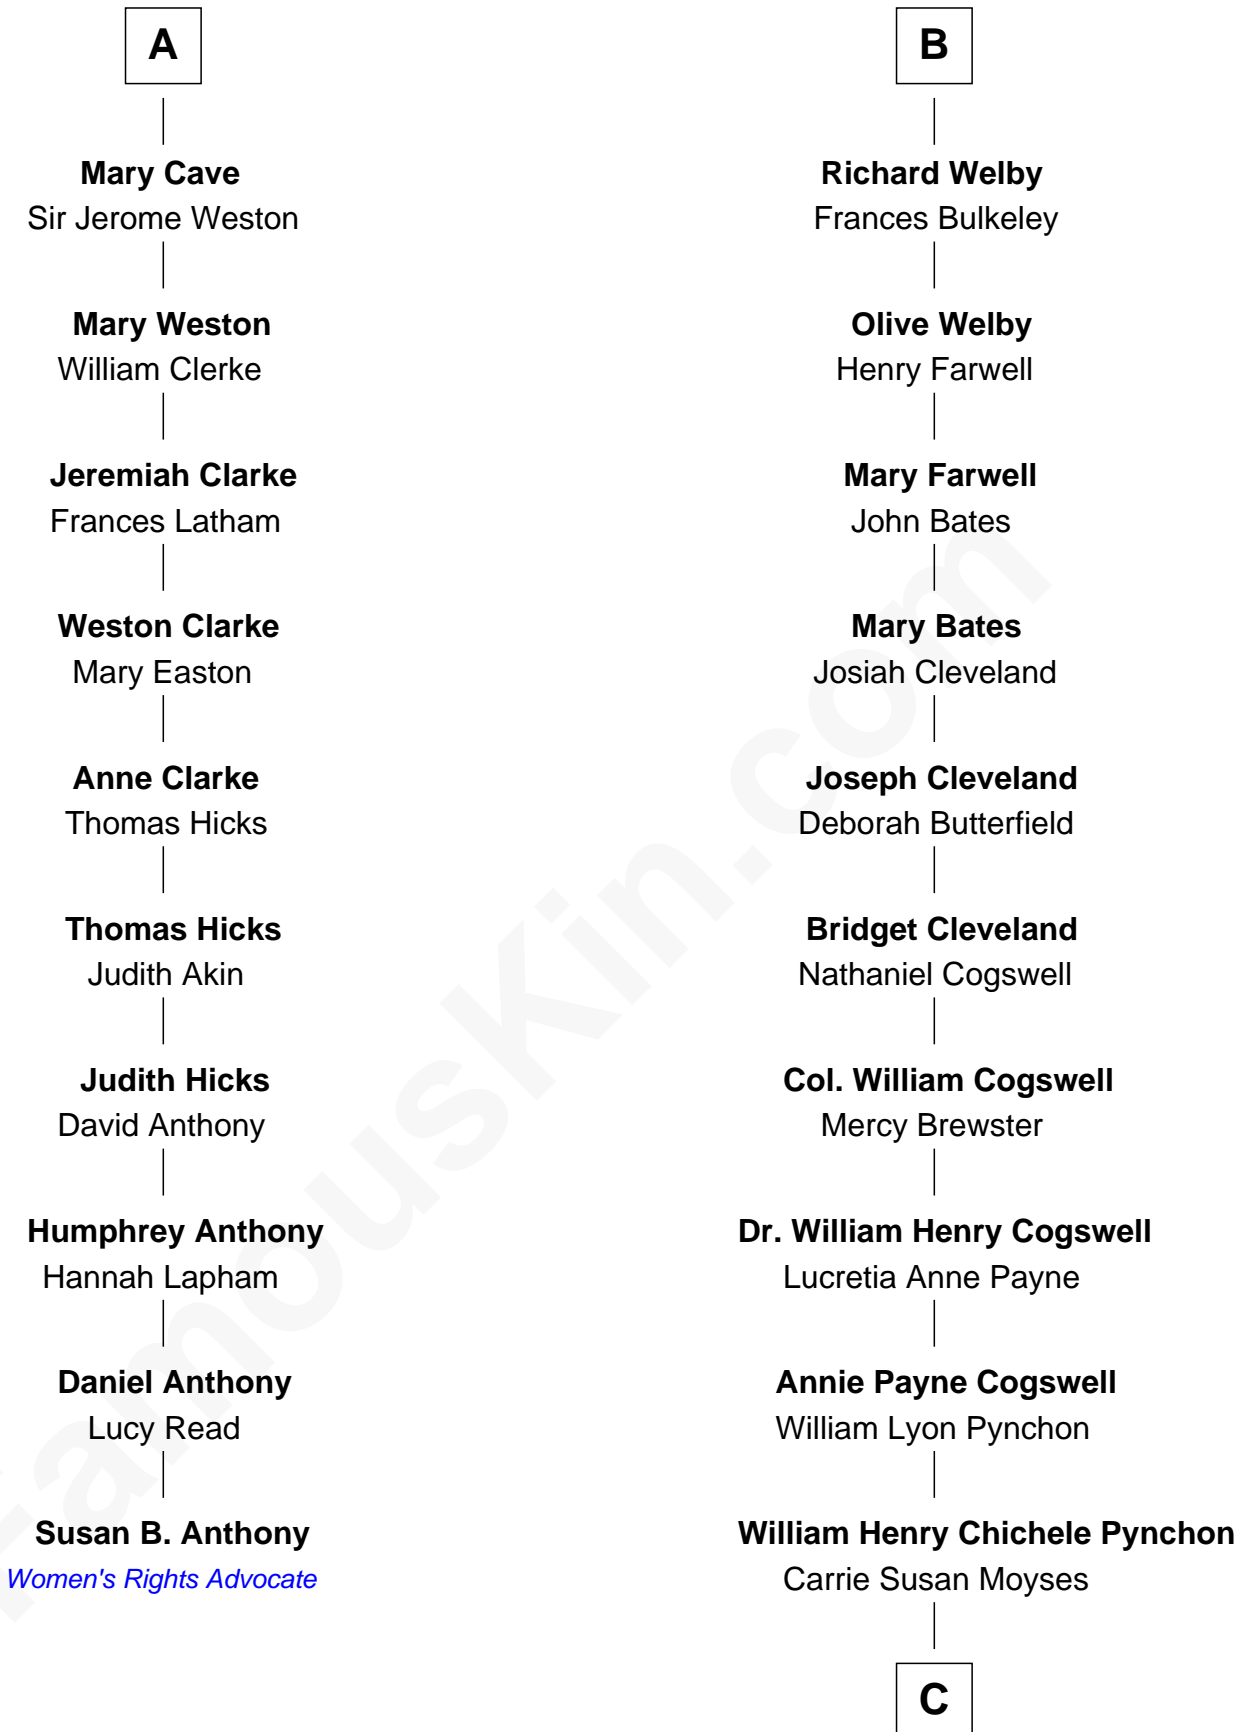

FamousKin.com Relationship Chart of

Susan B. Anthony

Women's Rights Advocate

16th cousin 2 times removed of

Thomas Pynchon

American Novelist

Sir Reynold de Grey

Eleanor le Strange

C

Thomas Ruggles Pynchon
Catherine Frances Bennett

Thomas Pynchon
Novelist

FamousKin.com