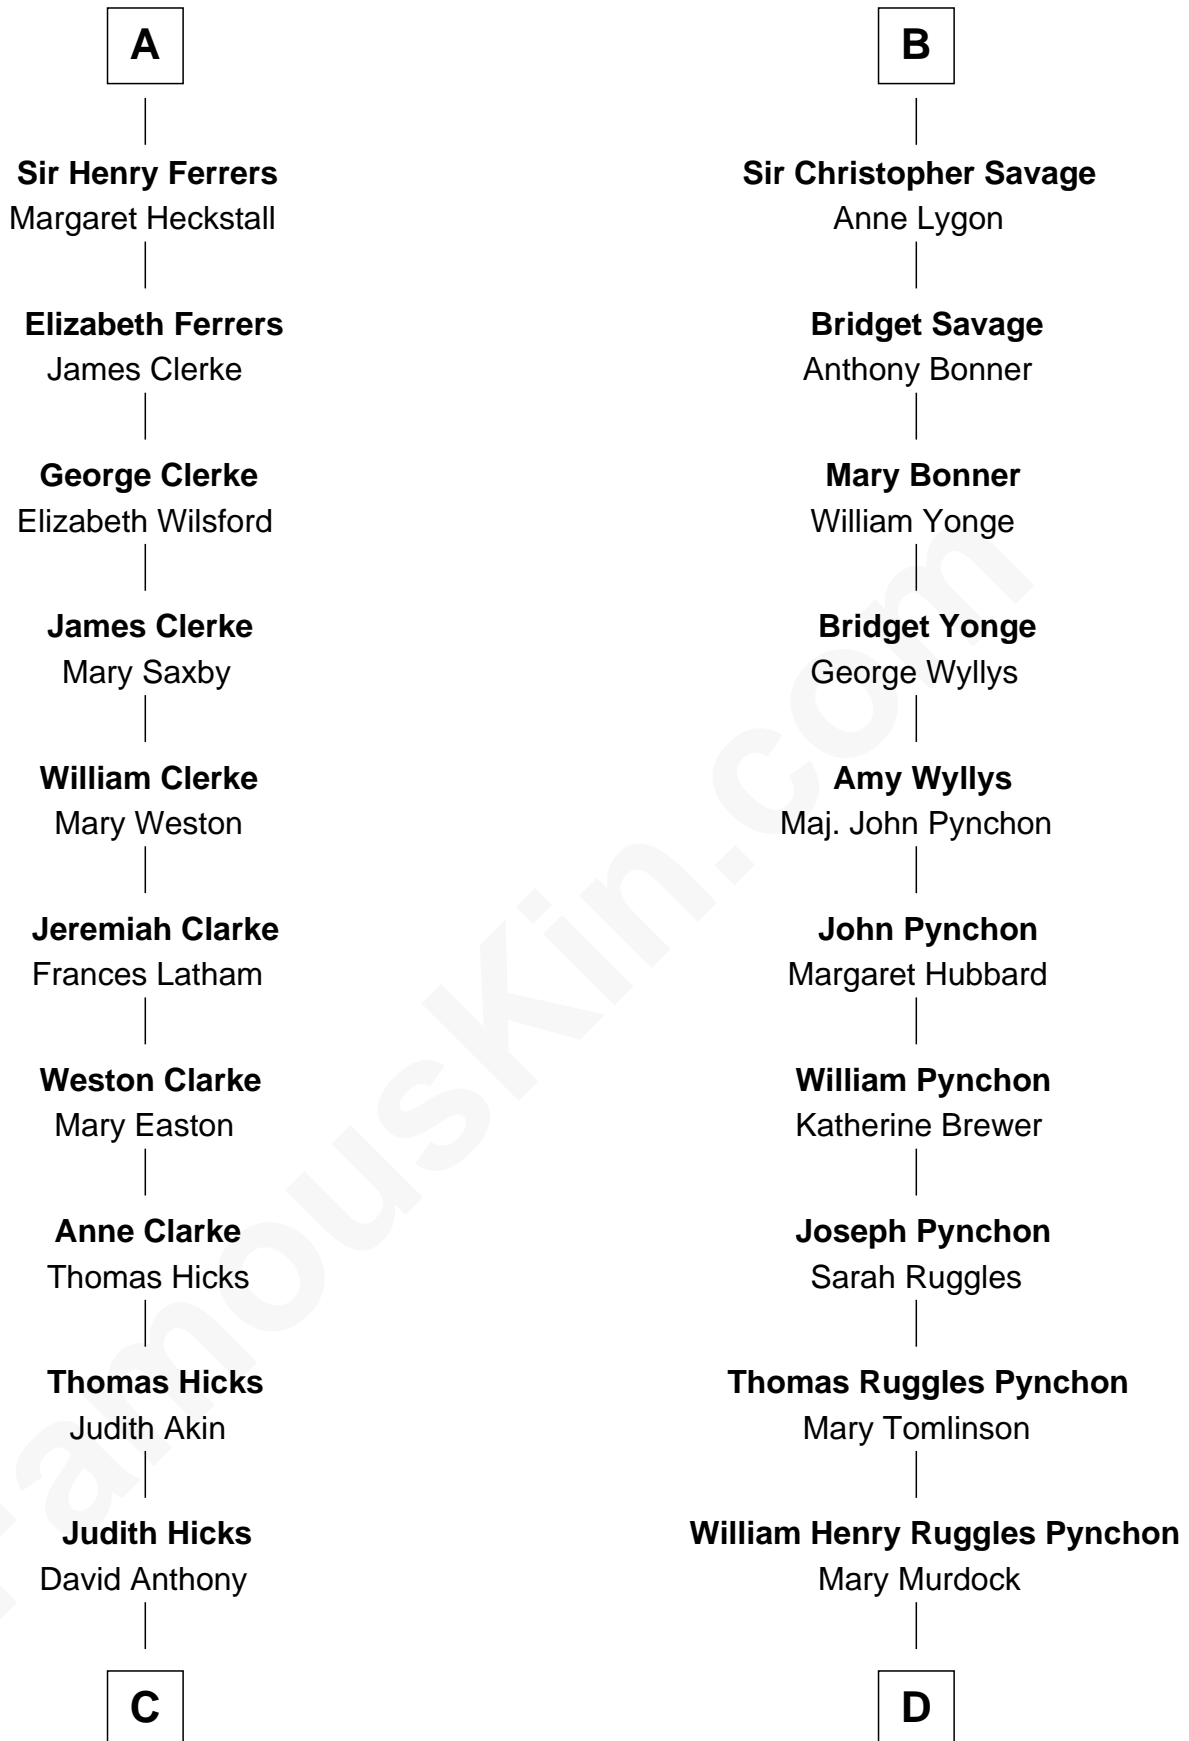

FamousKin.com Relationship Chart of

Susan B. Anthony

Women's Rights Advocate

19th cousin 1 time removed of

Thomas Pynchon

American Novelist

King Edward I
Eleanor of Castile

C

Humphrey Anthony
Hannah Lapham

Daniel Anthony
Lucy Read

Susan B. Anthony
Women's Rights Advocate

D

William Lyon Pynchon
Annie Payne Cogswell

William Henry Chichele Pynchon
Carrie Susan Moyses

Thomas Ruggles Pynchon
Catherine Frances Bennett