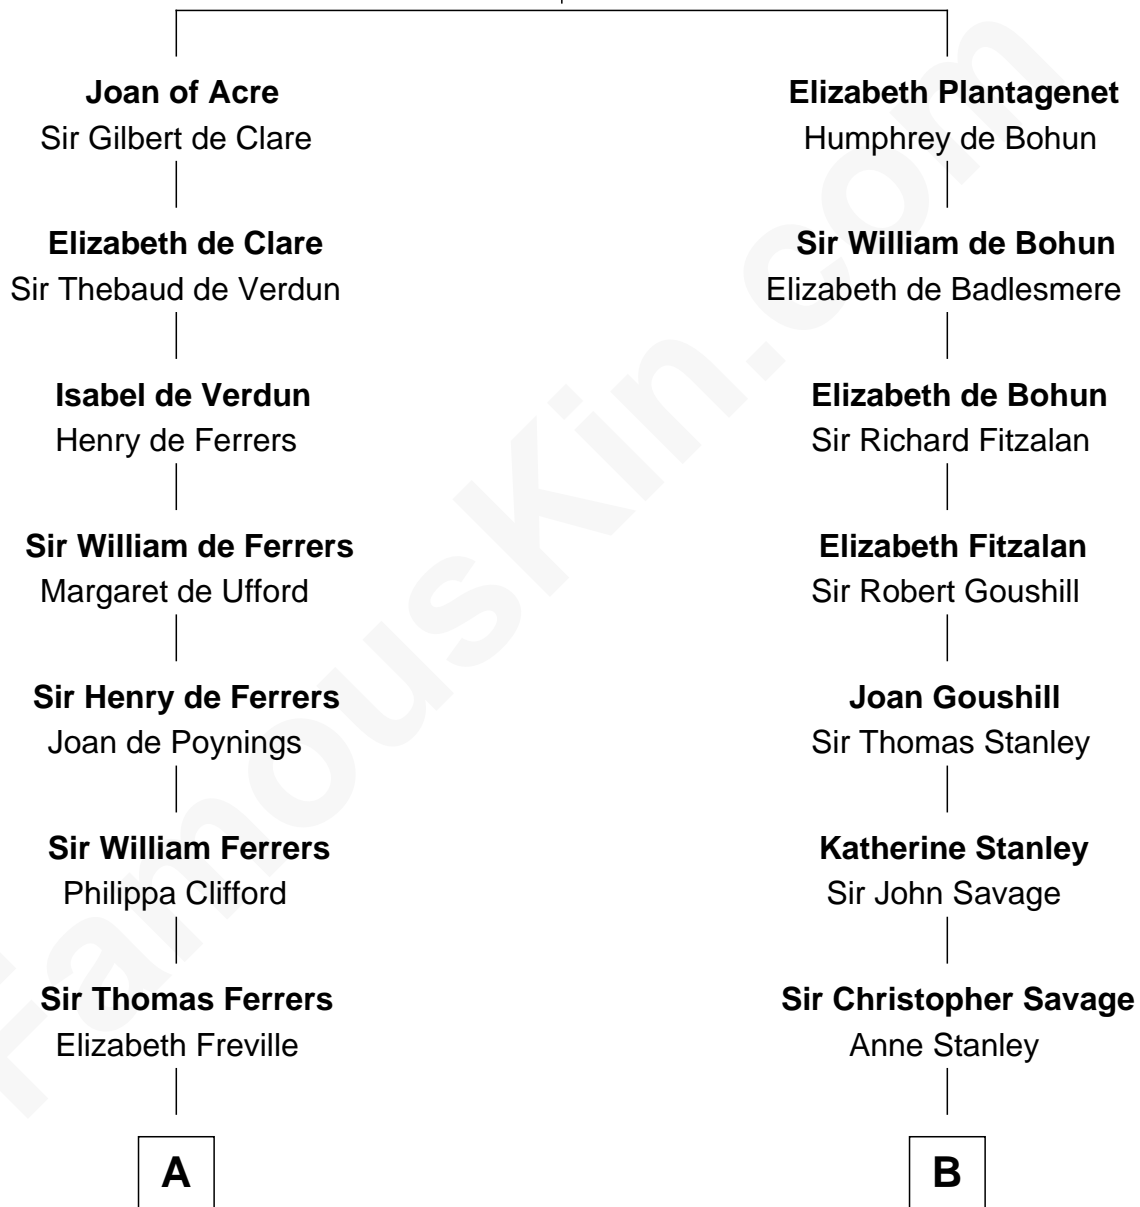

FamousKin.com Relationship Chart of

Susan B. Anthony

Women's Rights Advocate

19th cousin 1 time removed of

Thomas Pynchon

American Novelist

King Edward I
Eleanor of Castile

C

Humphrey Anthony
Hannah Lapham

Daniel Anthony
Lucy Read

Susan B. Anthony
Women's Rights Advocate

D

William Lyon Pynchon
Annie Payne Cogswell

William Henry Chichele Pynchon
Carrie Susan Moyses

Thomas Ruggles Pynchon
Catherine Frances Bennett