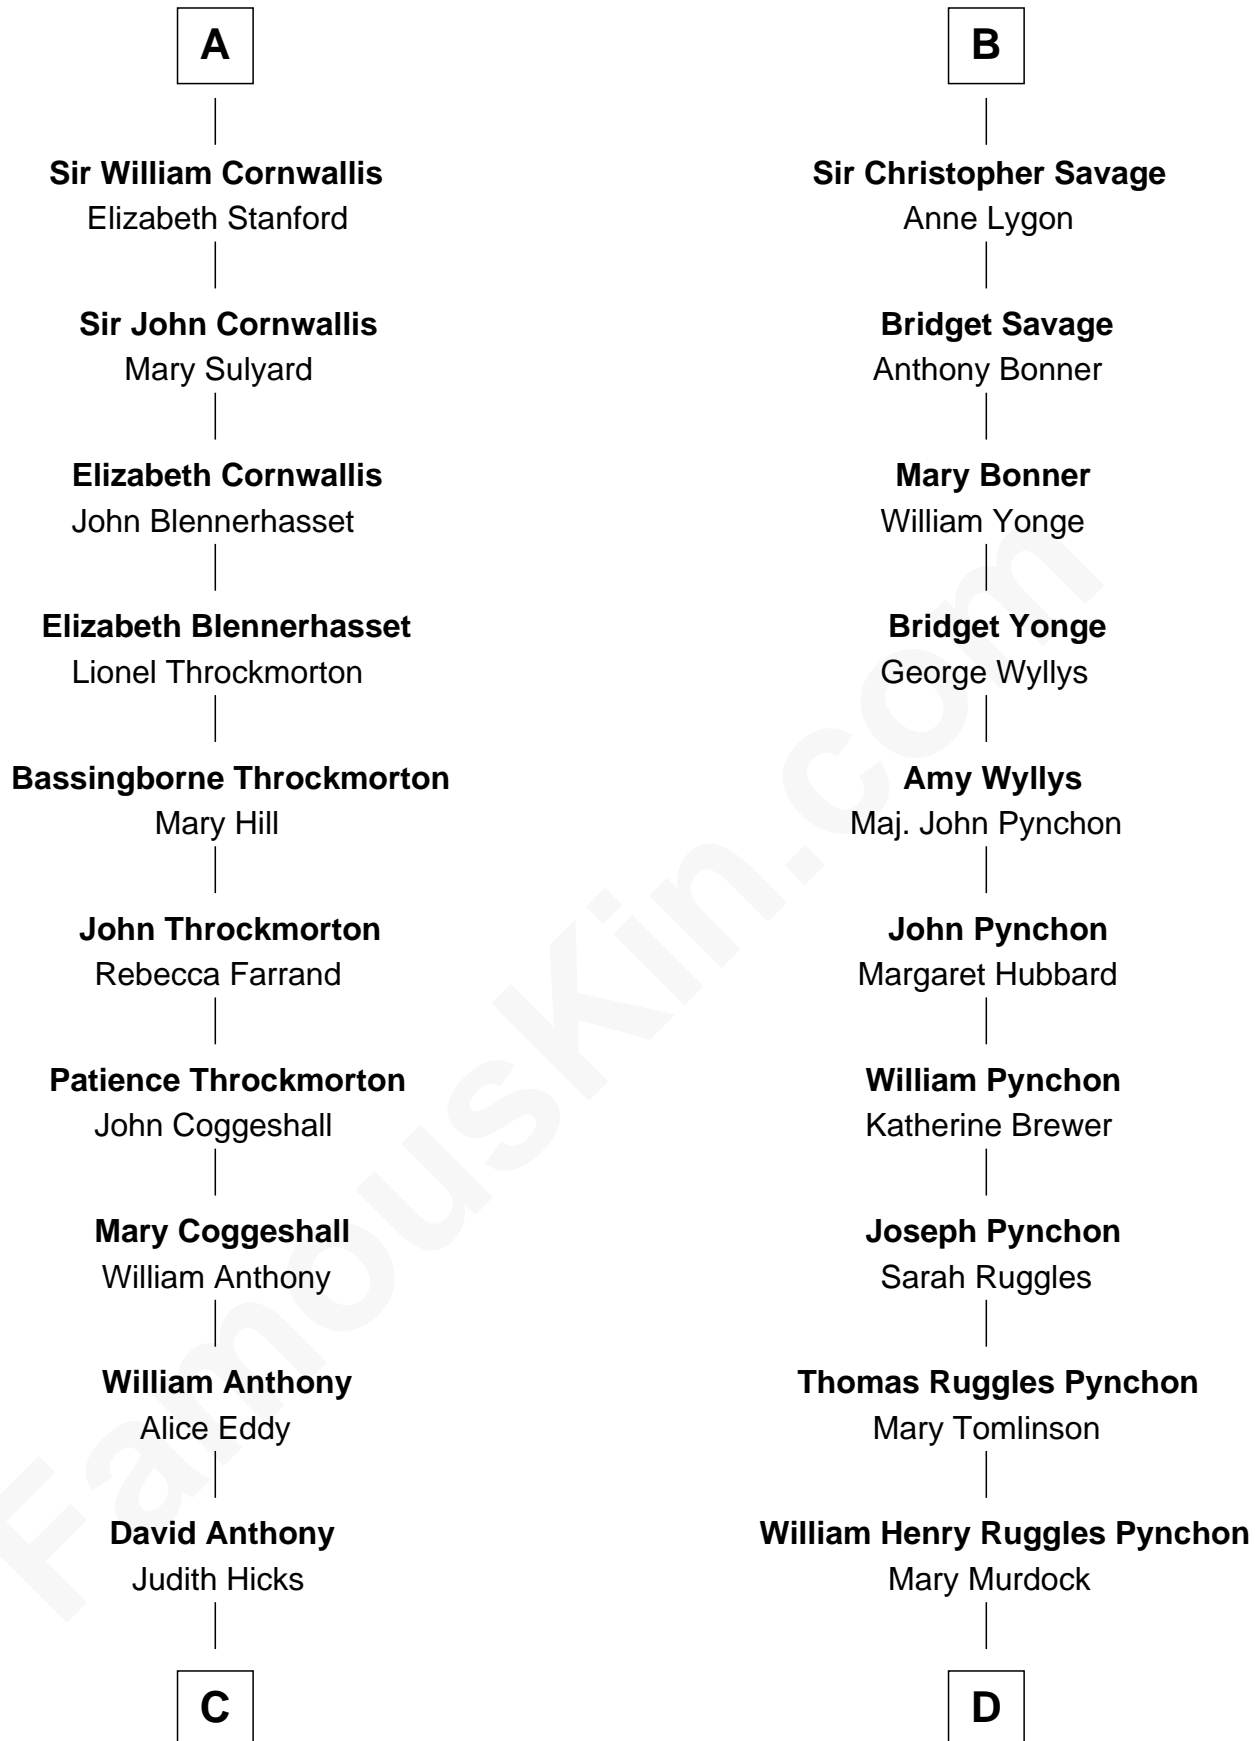

FamousKin.com Relationship Chart of

Susan B. Anthony

Women's Rights Advocate

19th cousin 1 time removed of

Thomas Pynchon

American Novelist

Isabella de Beauchamp

with husband
Sir Hugh le Despencer

Sir John Savage

Philippa Tyrrell

Thomas Cornwallis

Sir Christopher Savage

Anne Stanley

A

B

C

Humphrey Anthony
Hannah Lapham

Daniel Anthony
Lucy Read

Susan B. Anthony
Women's Rights Advocate

D

William Lyon Pynchon
Annie Payne Cogswell

William Henry Chichele Pynchon
Carrie Susan Moyses

Thomas Ruggles Pynchon
Catherine Frances Bennett