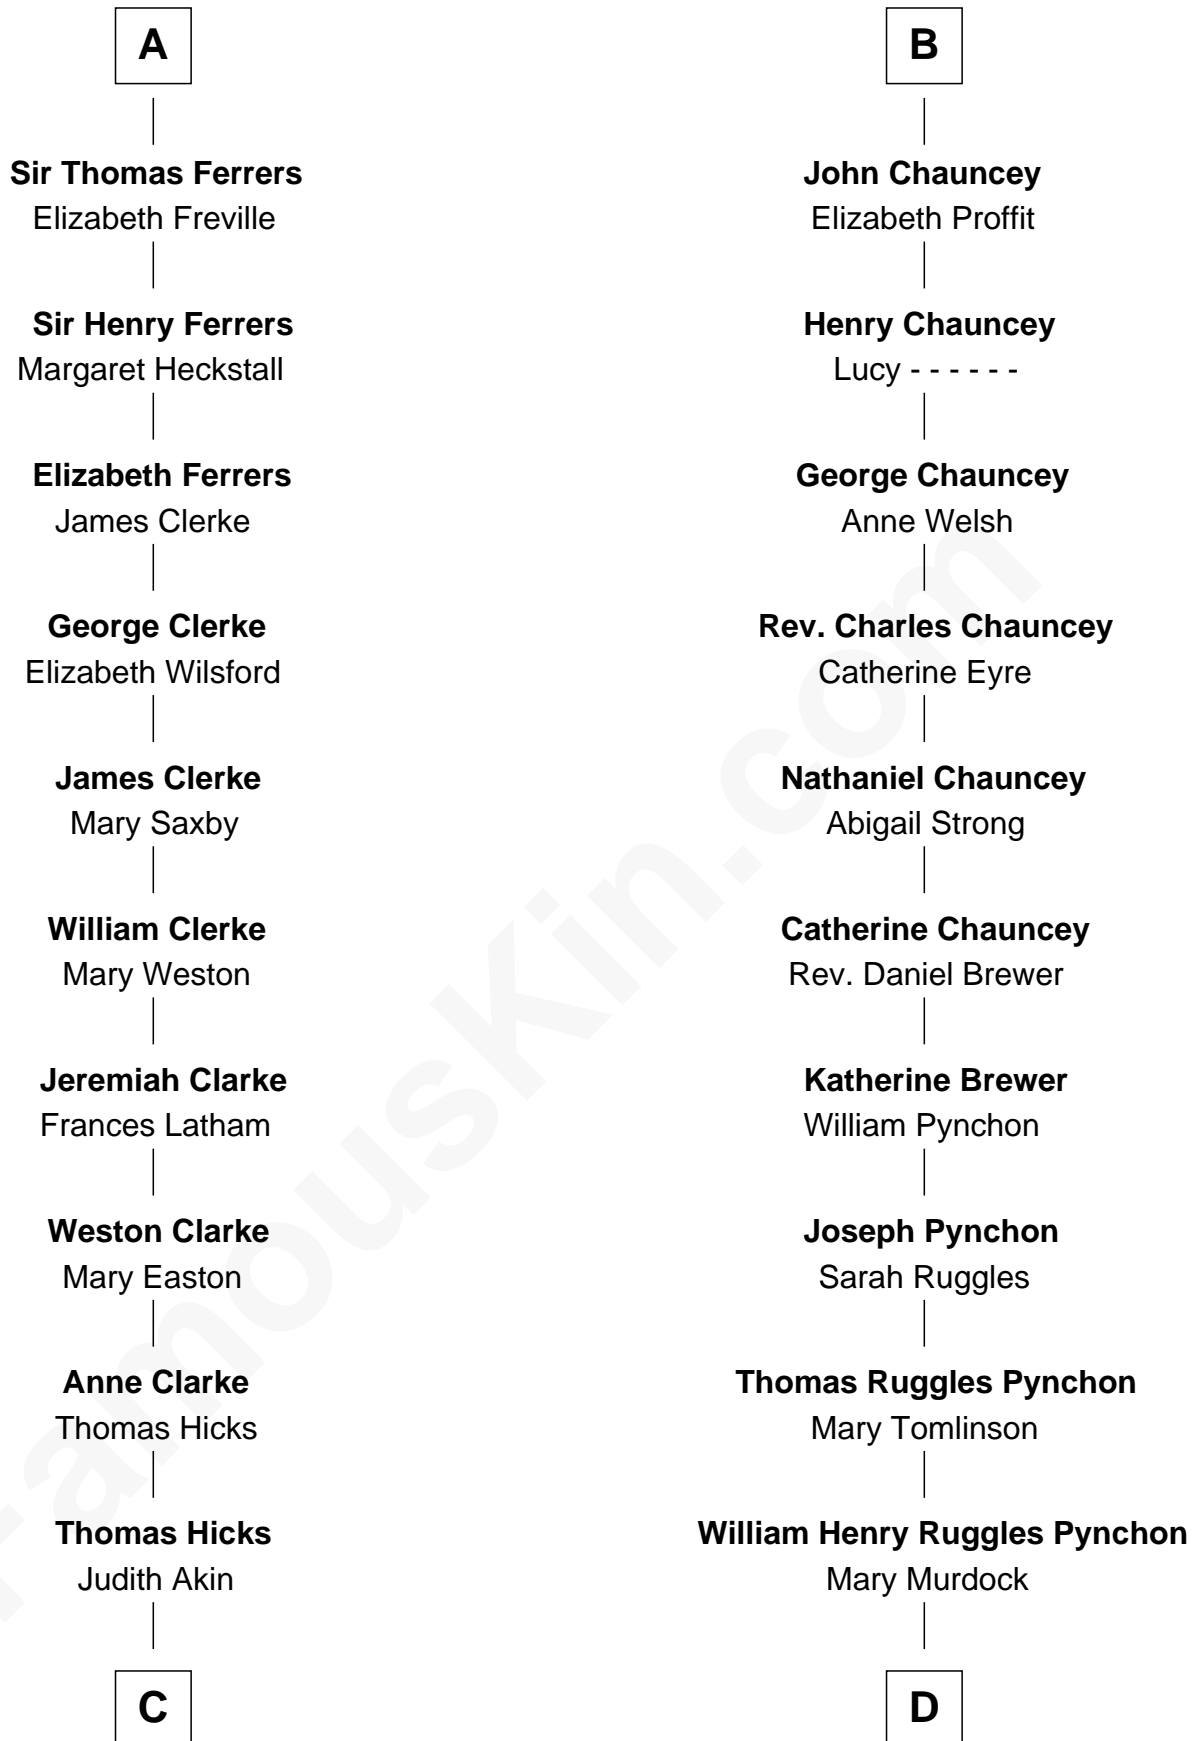

# FamousKin.com Relationship Chart of

**Susan B. Anthony**

*Women's Rights Advocate*

20th cousin of

**Thomas Pynchon**

*American Novelist*

**Sir William de Ferrers**

Agnes of Chester

Sir Ralph le Bigod

**Sir John Bigod**

Isabel - - - - -

**Sir Roger Bigod**

Joan - - - - -

**Joan Bigod**

Sir William Chauncey

**John Chauncey**

Margaret Giffard

**John Chauncey**

Anne Leventhorp

**John Chauncey**

Alice Boyce

**B**

**C**

**Judith Hicks**  
David Anthony

**Humphrey Anthony**  
Hannah Lapham

**Daniel Anthony**  
Lucy Read

**Susan B. Anthony**  
*Women's Rights Advocate*

**D**

**William Lyon Pynchon**  
Annie Payne Cogswell

**William Henry Chichele Pynchon**  
Carrie Susan Moyses