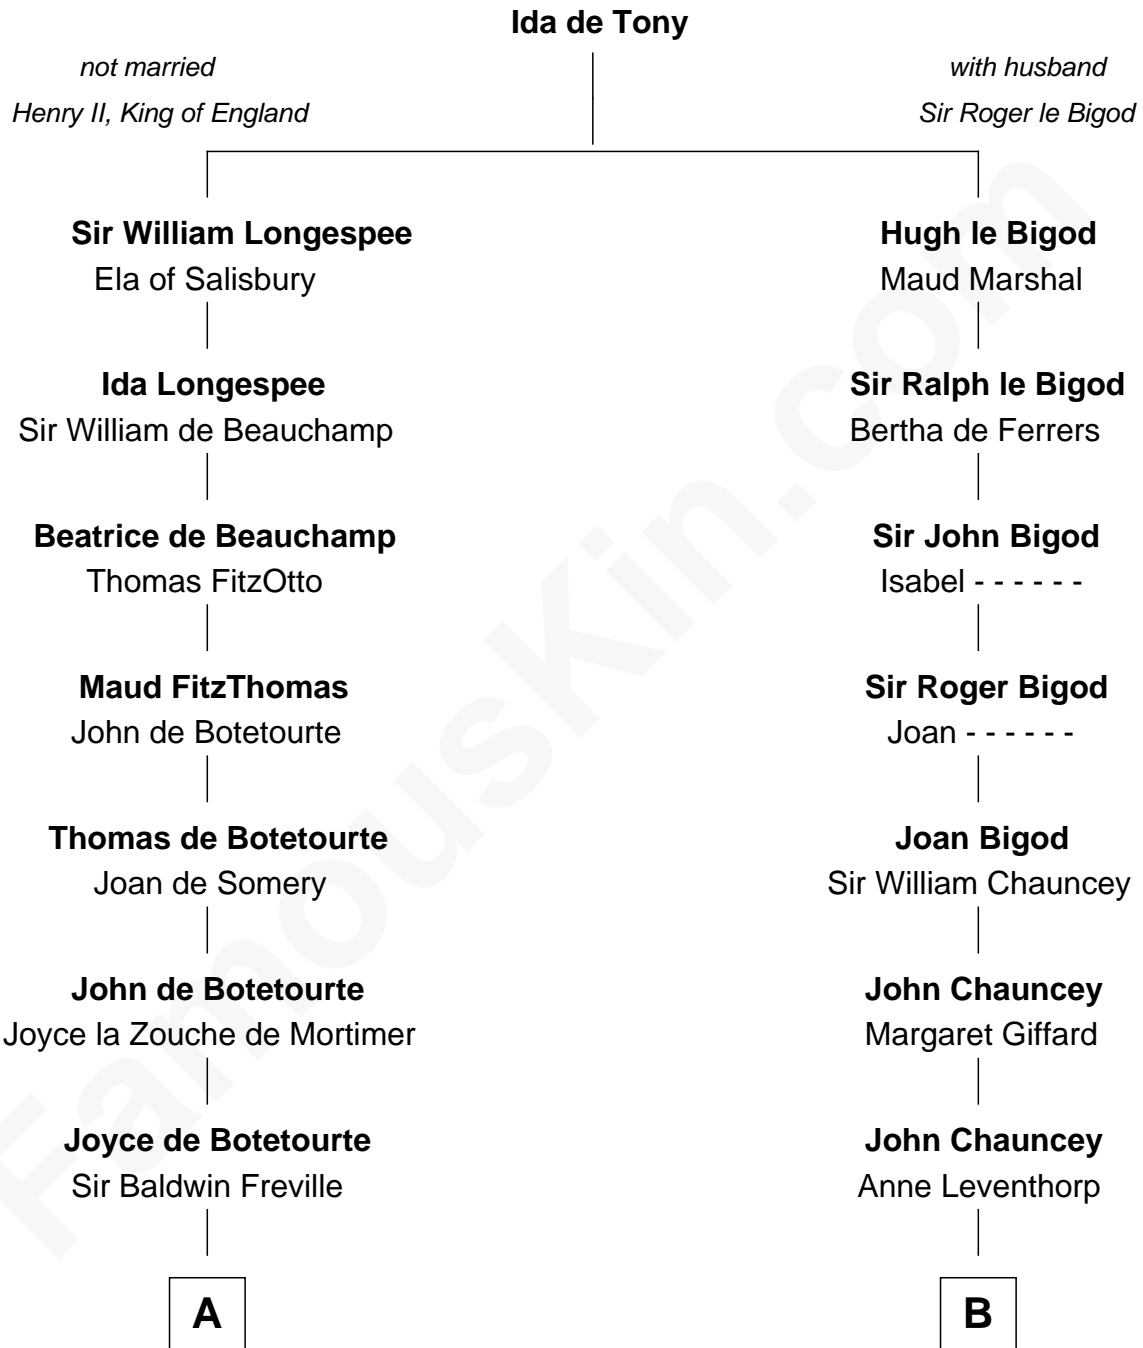

FamousKin.com Relationship Chart of

Susan B. Anthony

Women's Rights Advocate

21st cousin of

Thomas Pynchon

American Novelist

C

Thomas Hicks
Judith Akin

Judith Hicks
David Anthony

Humphrey Anthony
Hannah Lapham

Daniel Anthony
Lucy Read

Susan B. Anthony
Women's Rights Advocate

D

William Henry Ruggles Pynchon
Mary Murdock

William Lyon Pynchon
Annie Payne Cogswell