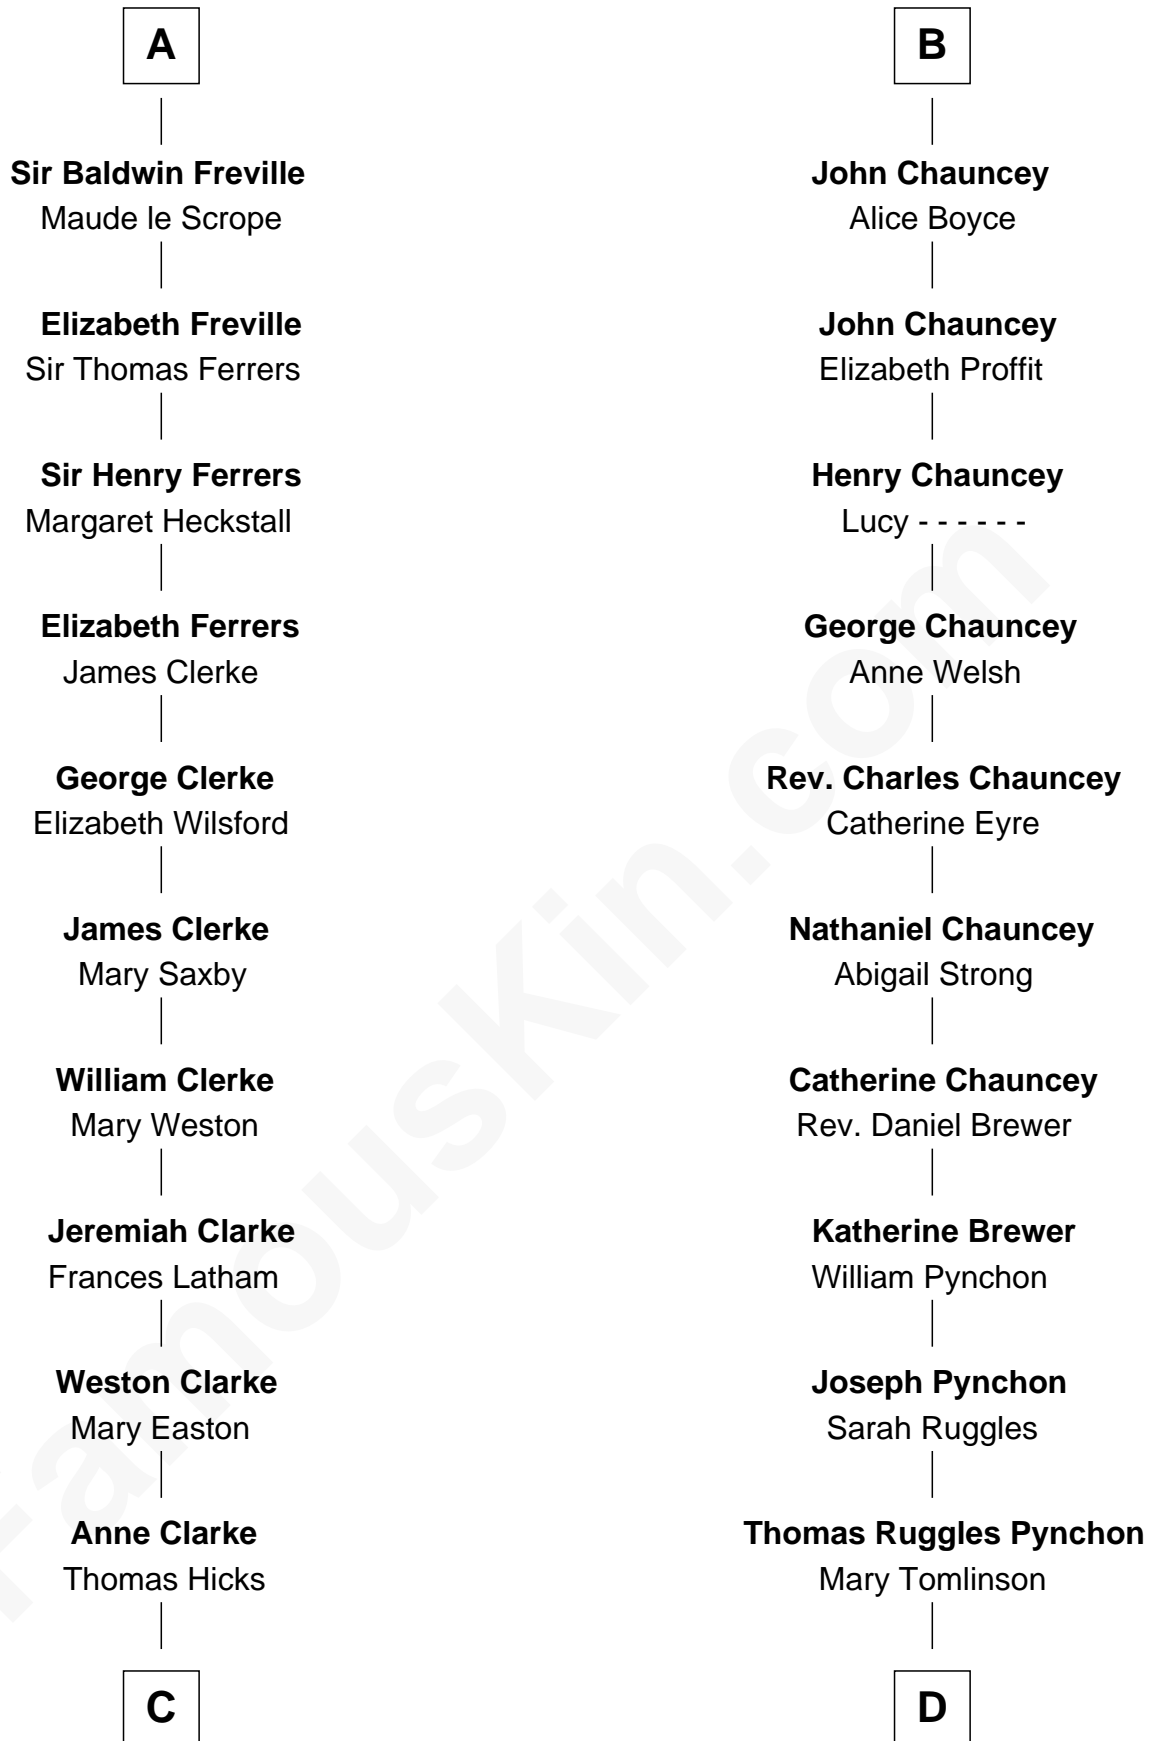

FamousKin.com Relationship Chart of

Susan B. Anthony

Women's Rights Advocate

21st cousin of

Thomas Pynchon

American Novelist

C

Thomas Hicks
Judith Akin

Judith Hicks
David Anthony

Humphrey Anthony
Hannah Lapham

Daniel Anthony
Lucy Read

Susan B. Anthony
Women's Rights Advocate

D

William Henry Ruggles Pynchon
Mary Murdock

William Lyon Pynchon
Annie Payne Cogswell