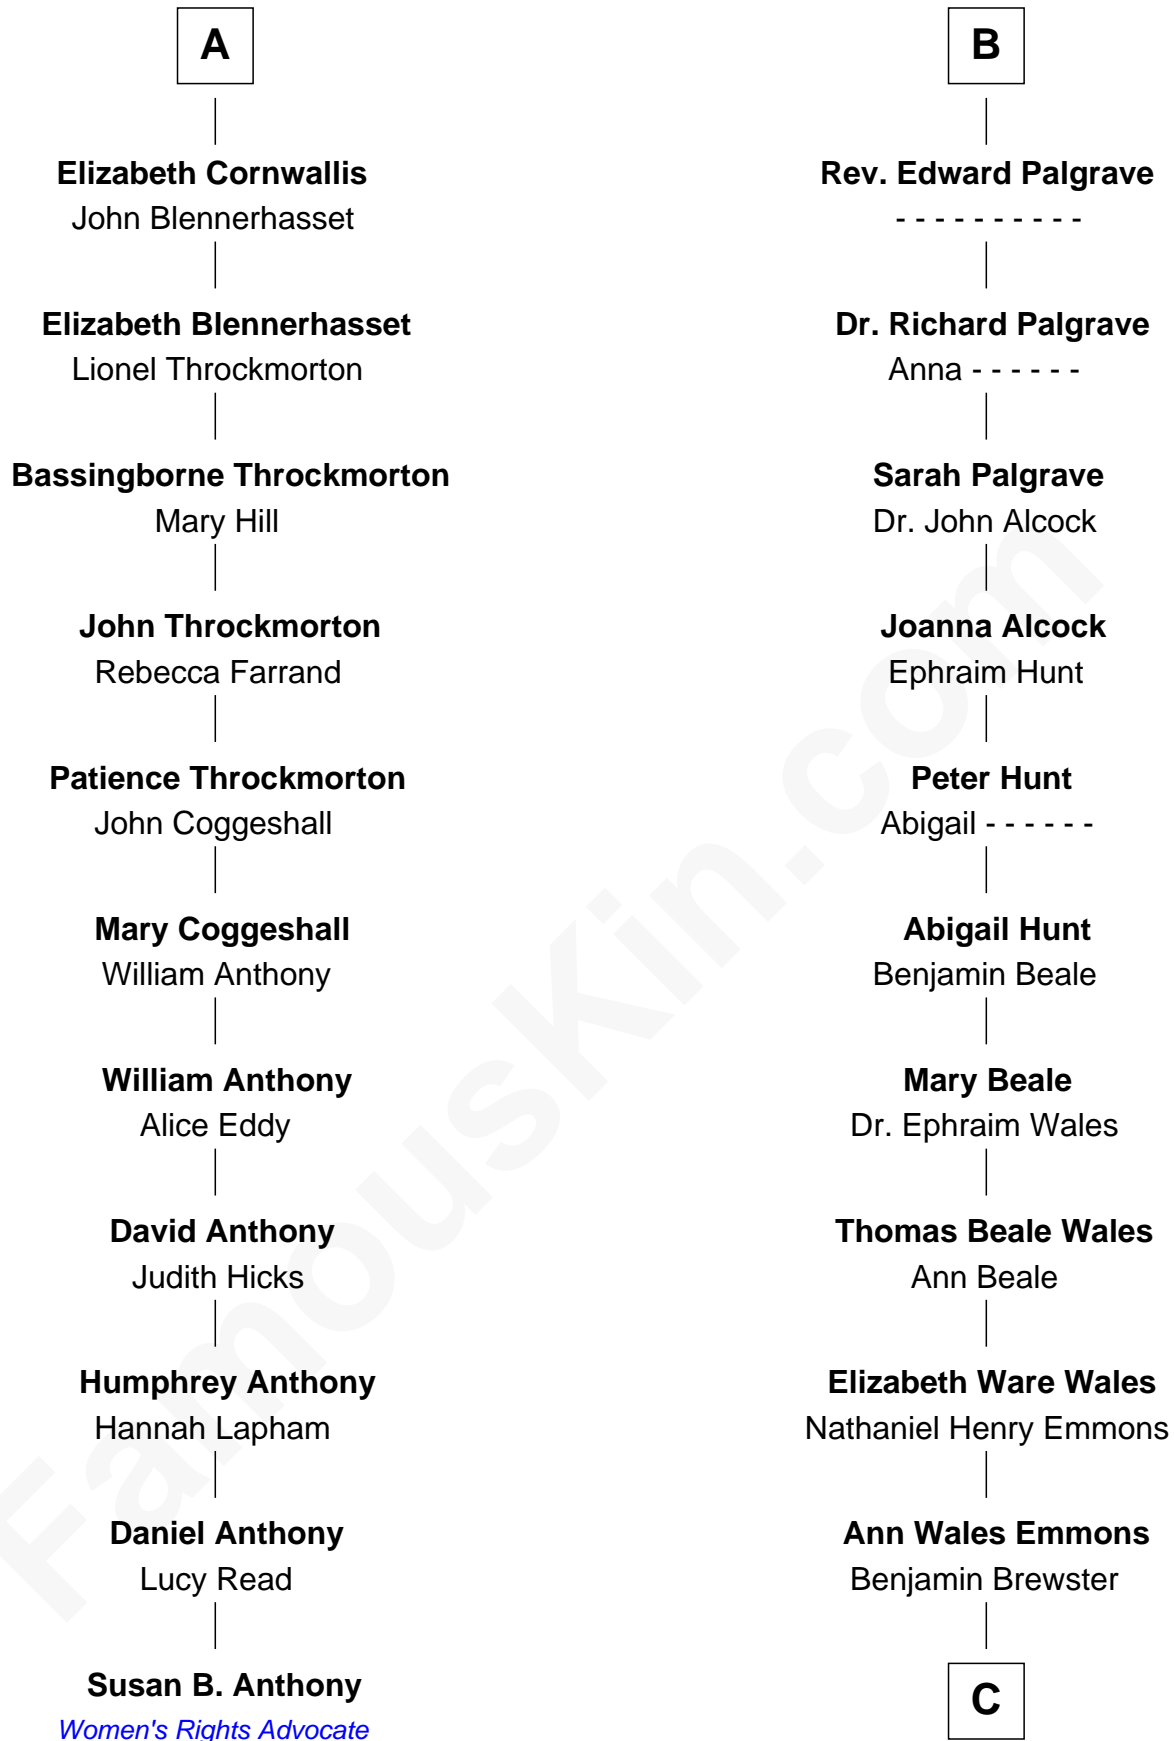

FamousKin.com Relationship Chart of

Susan B. Anthony

Women's Rights Advocate

17th cousin 3 times removed of

Paget Brewster

TV Actress

C

Dr. George Washington Wales Brewster

Ellen Mackenzie Hodge

George Washington Wales Brewster

Joan Ryerson

Galen Brewster

Hathaway Tew

Paget Brewster

TV Actress

FamousKin.com