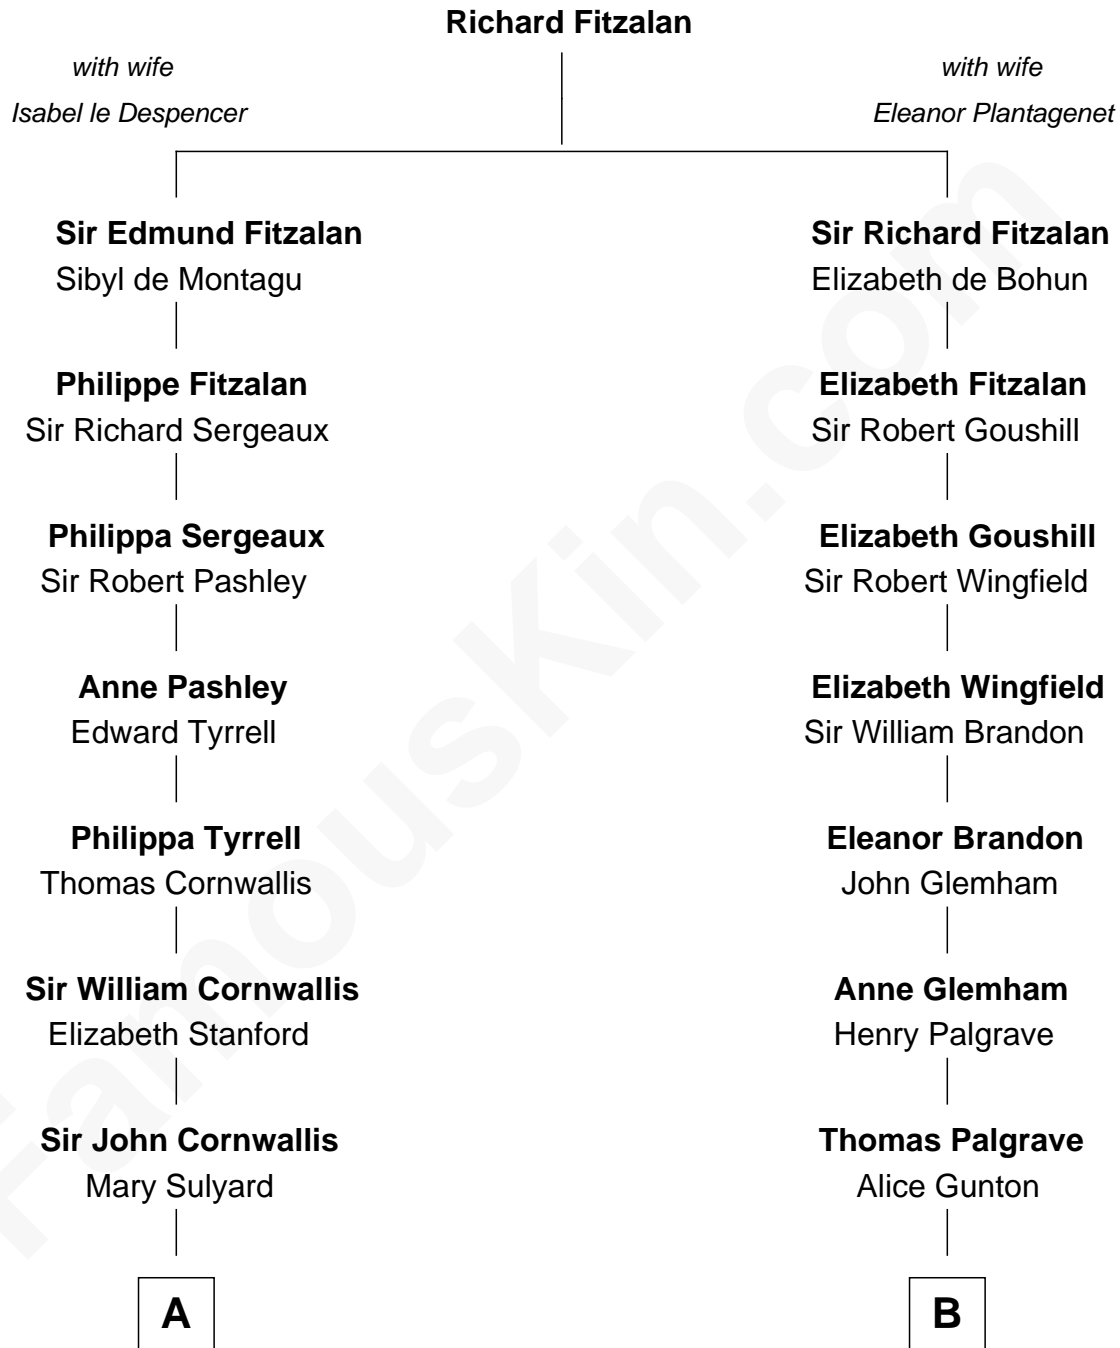

FamousKin.com Relationship Chart of

Susan B. Anthony

Women's Rights Advocate

17th cousin 3 times removed of

Paget Brewster

TV Actress

C

Dr. George Washington Wales Brewster

Ellen Mackenzie Hodge

George Washington Wales Brewster

Joan Ryerson

Galen Brewster

Hathaway Tew

Paget Brewster

TV Actress

FamousKin.com