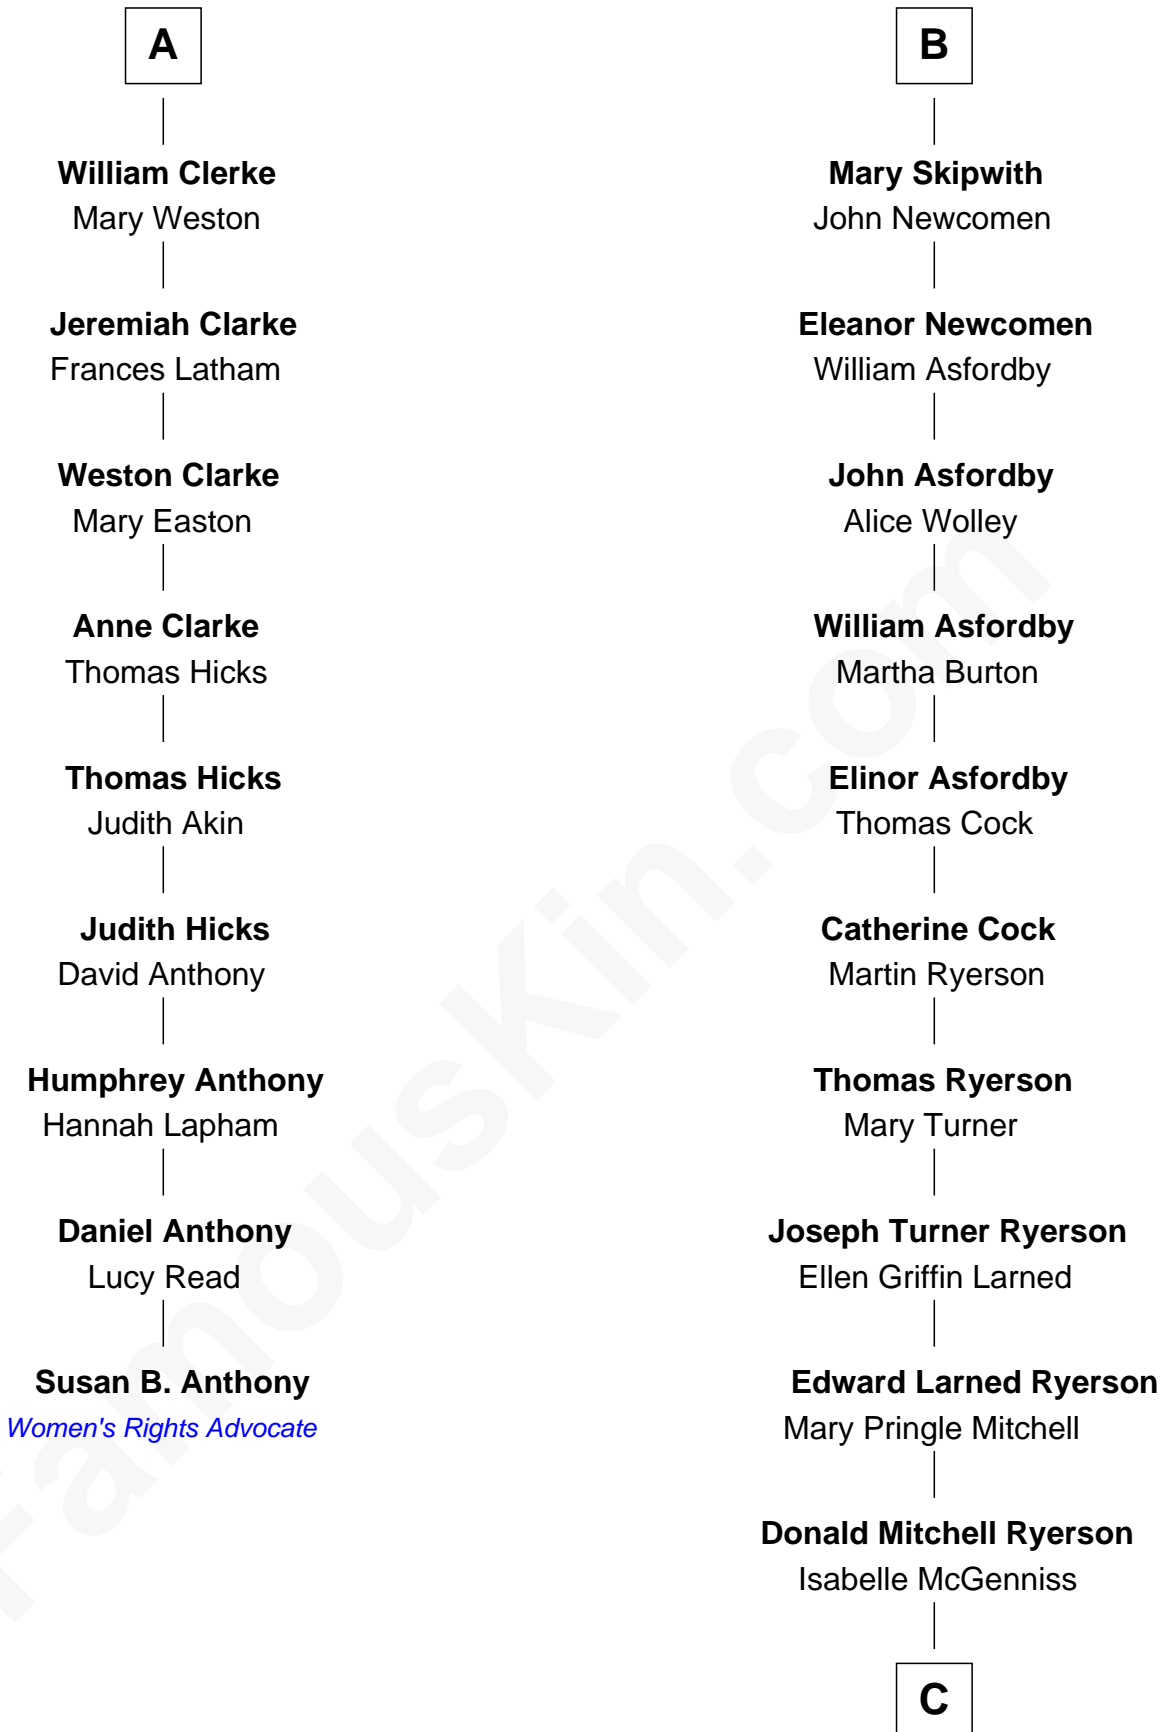

FamousKin.com Relationship Chart of

Susan B. Anthony

Women's Rights Advocate

15th cousin 4 times removed of

Paget Brewster

TV Actress

John de Welles

Maud de Roos

Eleanor de Mowbray

Eudo de Welles

Maud de Greystoke

Sir Lionel de Welles

Joan de Waterton

Margaret de Welles

Sir Thomas Dymoke

Sir Lionel Dymoke

Joanna Griffith

Alice Dymoke

Sir William Skipwith

John Skipwith

Eleanor Kingston

B

C

Joan Ryerson

George Washington Wales Brewster

Galen Brewster

Hathaway Tew

Paget Brewster

TV Actress

FamousKin.com