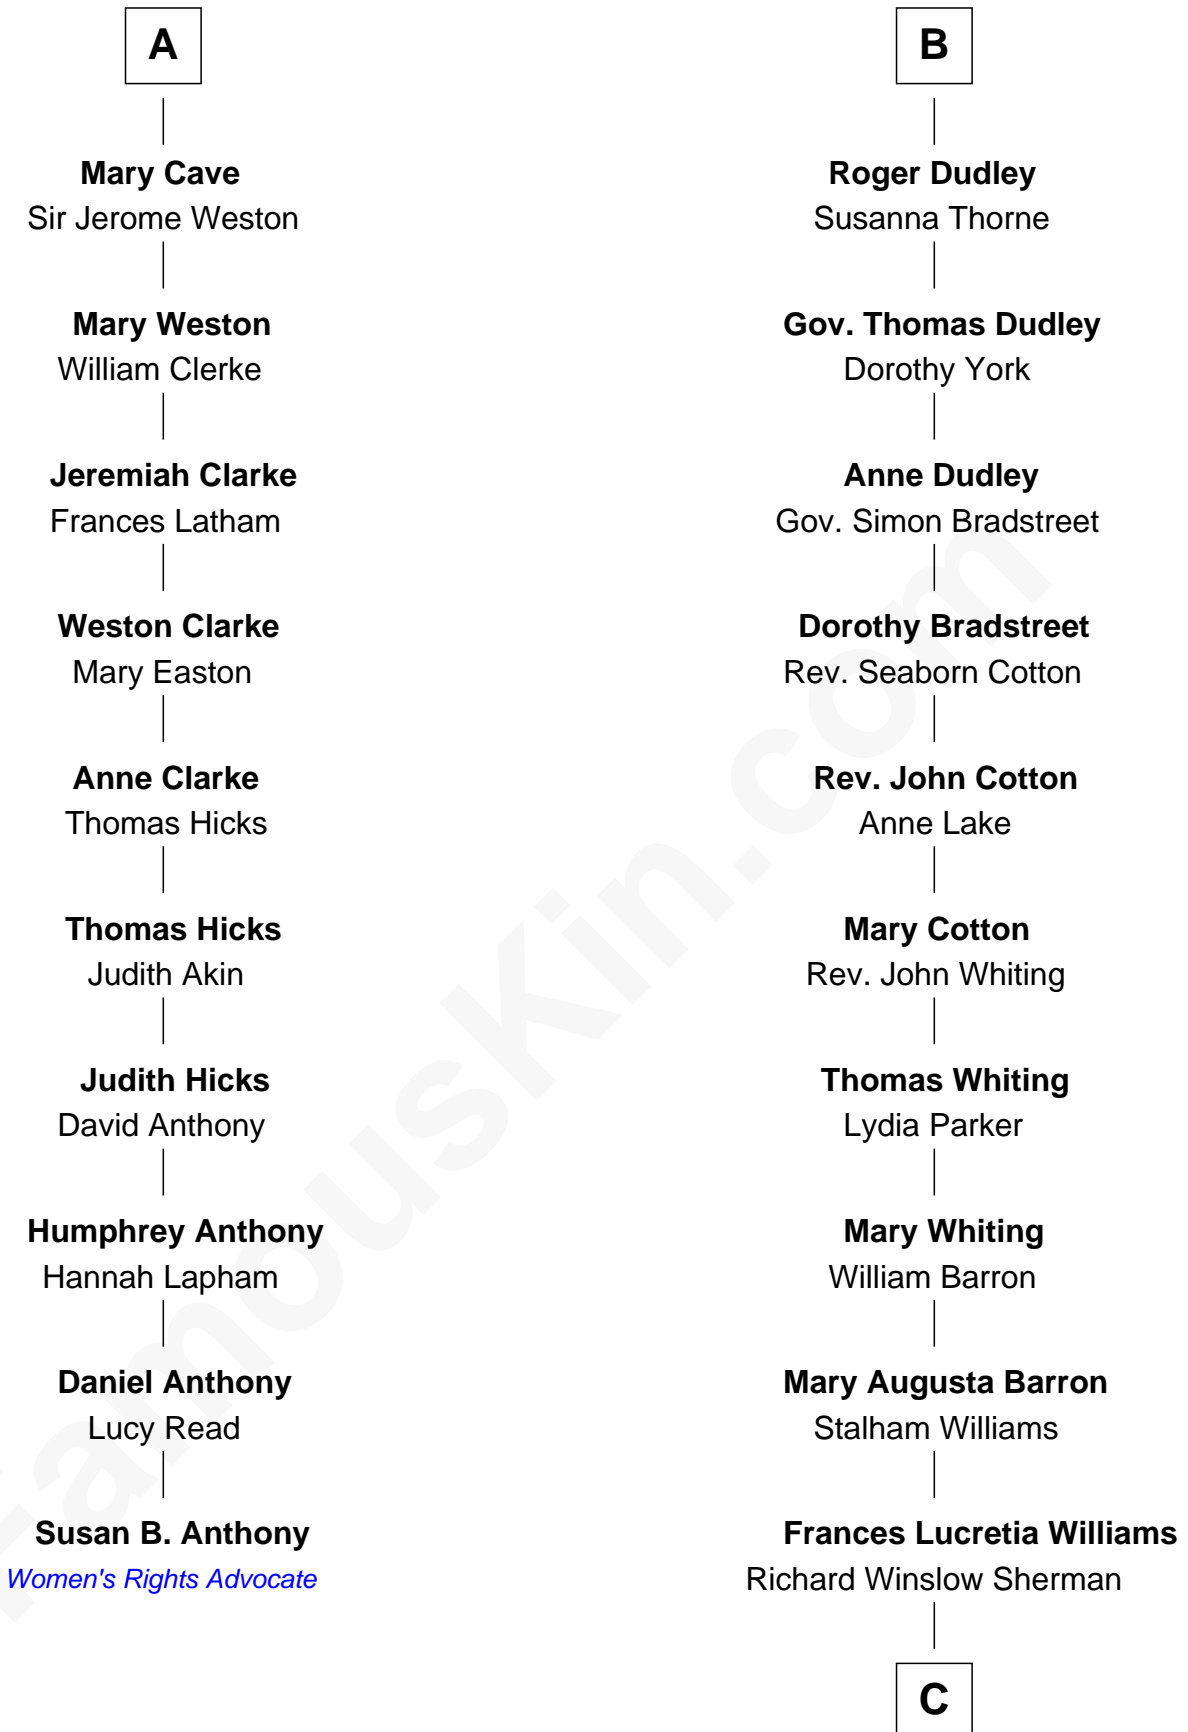

FamousKin.com Relationship Chart of

Susan B. Anthony

Women's Rights Advocate

16th cousin 2 times removed of

James Sherman

27th U.S. Vice-President

Sir Reynold de Grey

Eleanor le Strange