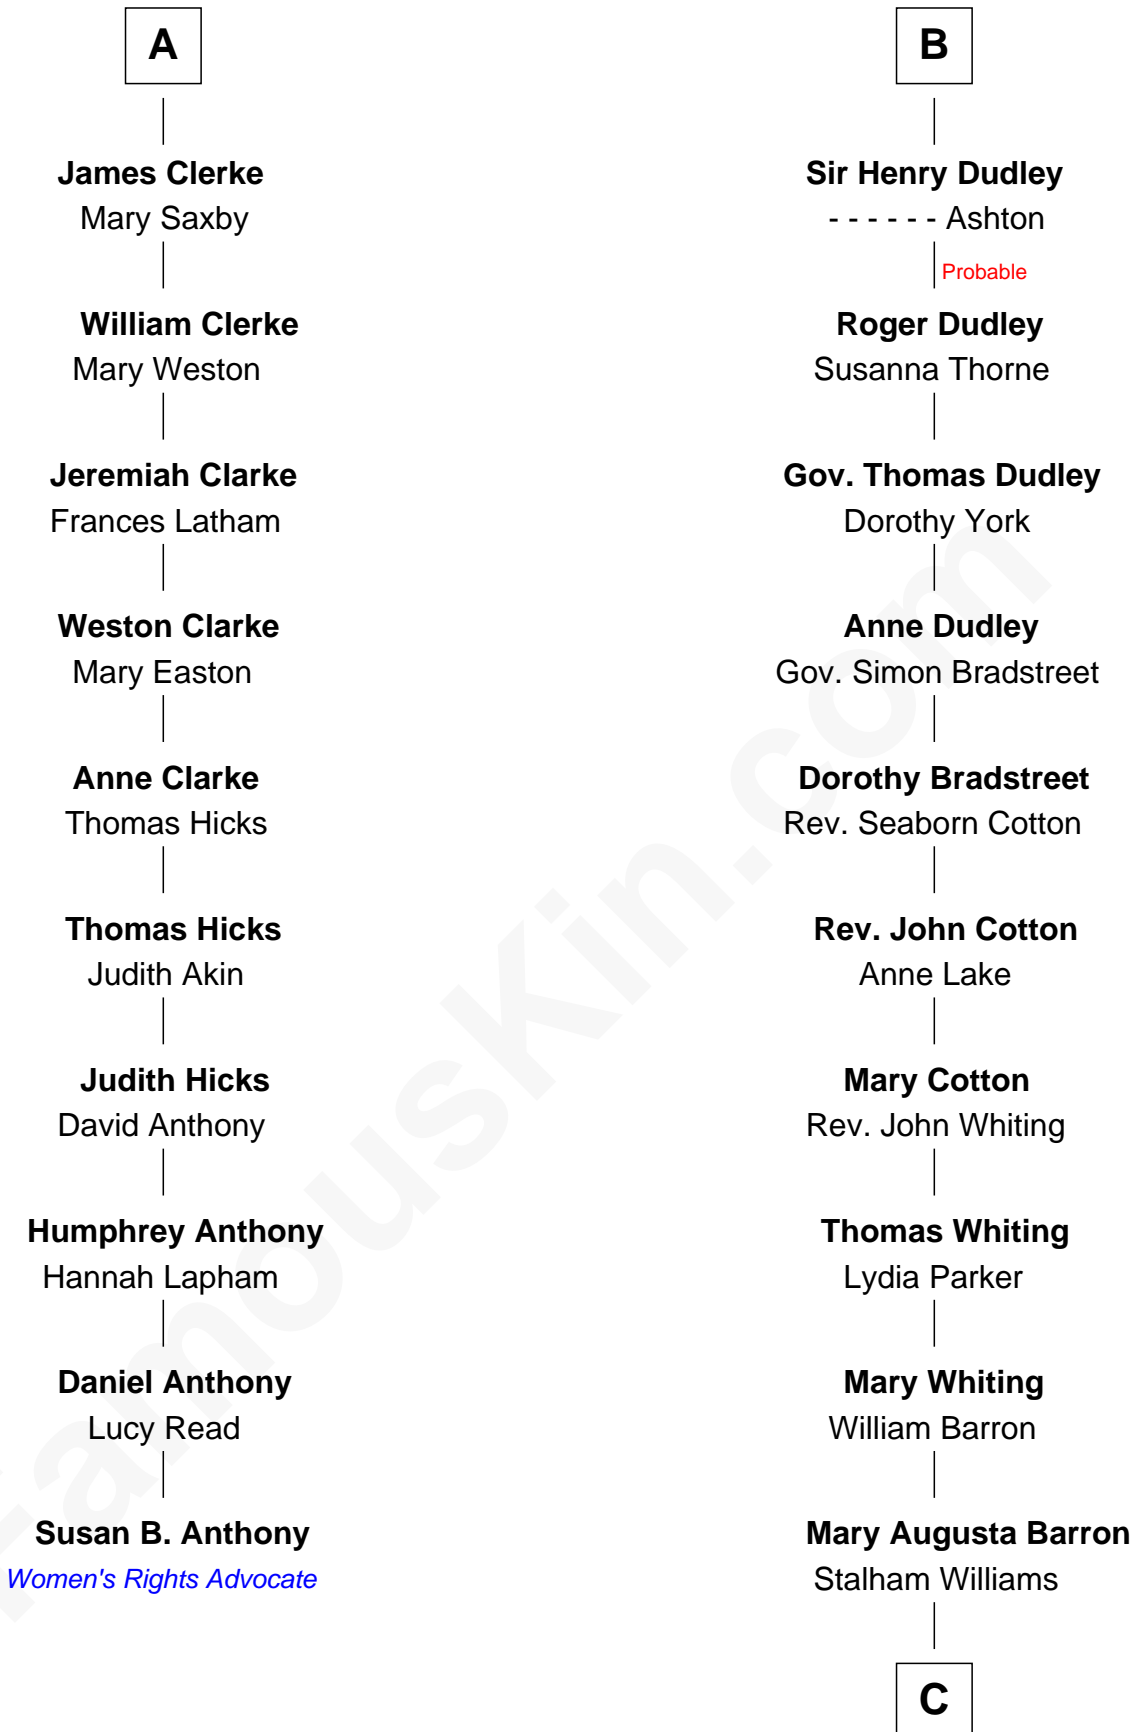

# FamousKin.com Relationship Chart of

**Susan B. Anthony**

*Women's Rights Advocate*

16th cousin 3 times removed of

**James Sherman**

*27th U.S. Vice-President*

**Sir William de Ros**  
Margery de Badlesmere

C

Frances Lucretia Williams

Richard Winslow Sherman

Mary Frances Sherman

Richard Updike Sherman

James Sherman

*27th U.S. Vice-President*

FamousKin.com