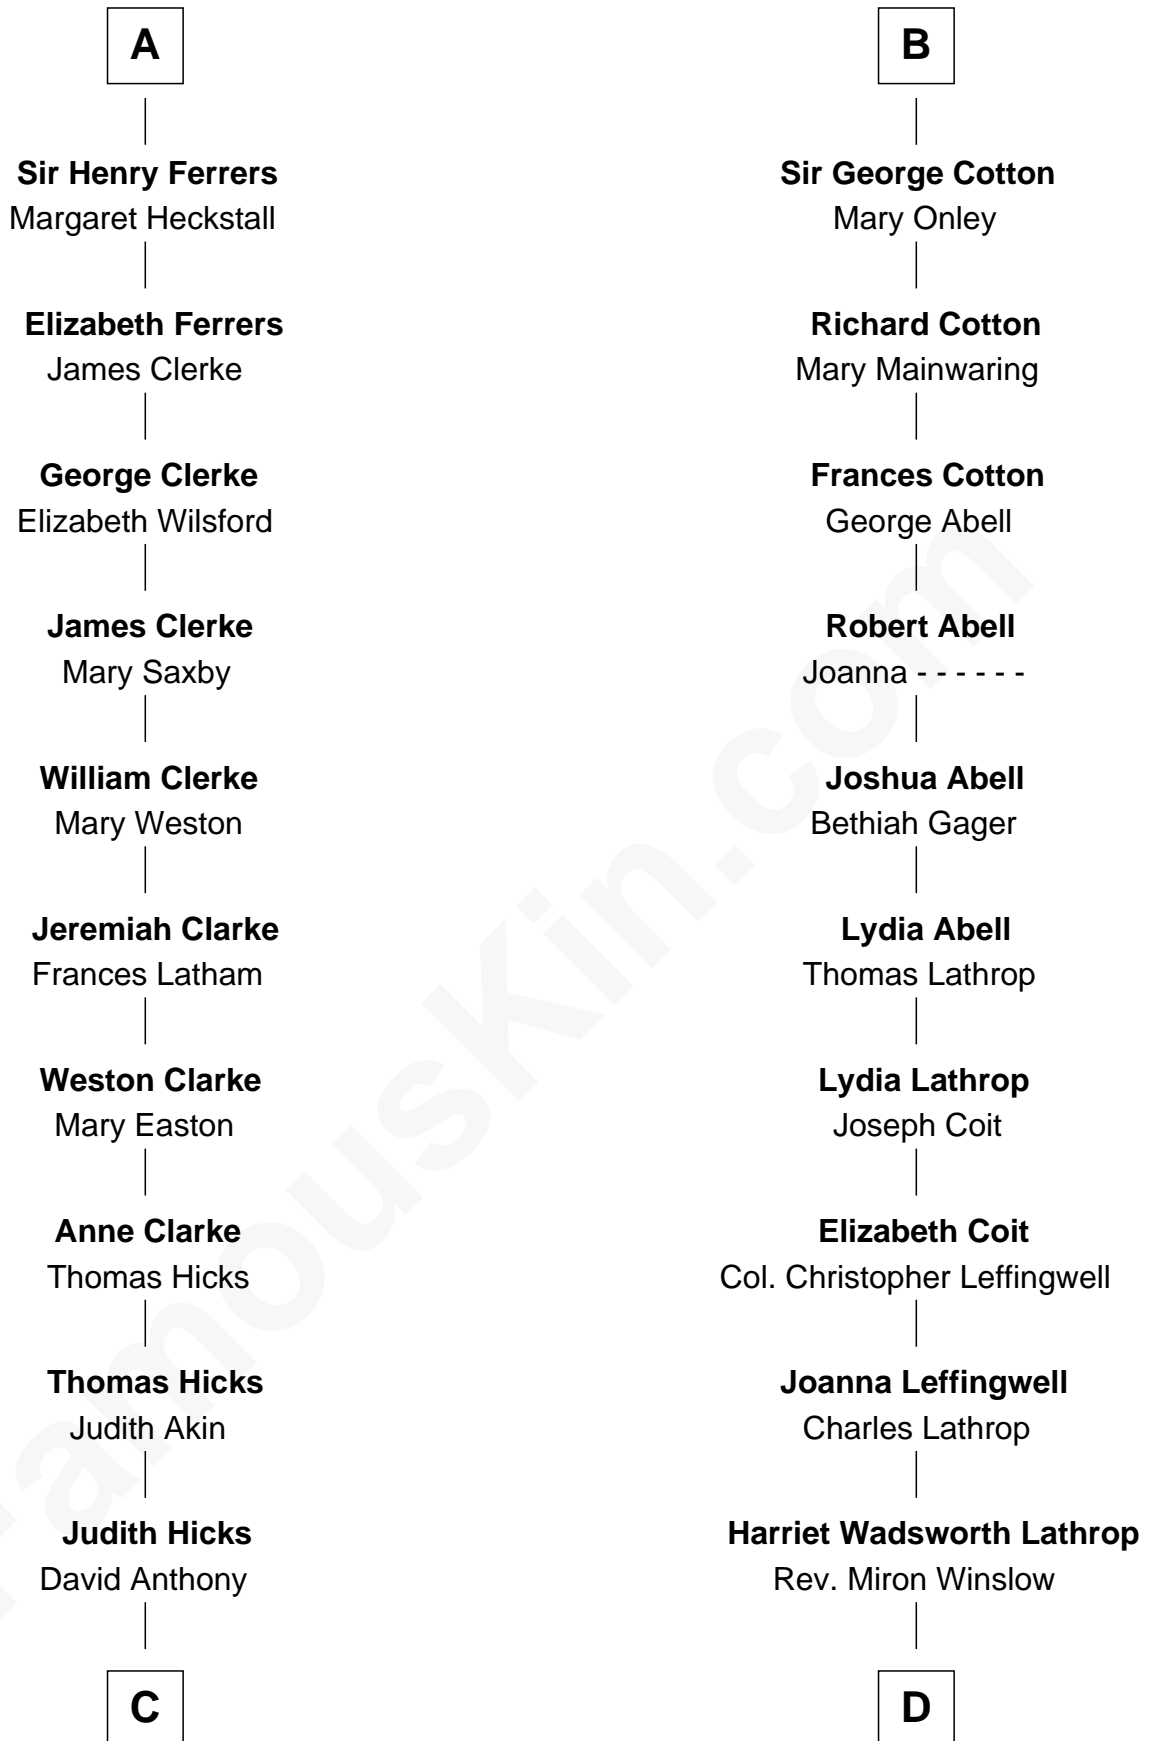

FamousKin.com Relationship Chart of

Susan B. Anthony

Women's Rights Advocate

19th cousin of

Allen Dulles

5th Director of the C.I.A.

Sir William de Ferrers

Margaret de Quincy

Sir Thomas de Berkeley

Sir Maurice de Berkeley

Eve la Zouche

Thomas de Berkeley

Katherine de Clyvedon

Sir John Berkeley

Elizabeth Betteshorne

Elizabeth Berkeley

Sir John Sutton

Jane Sutton

Thomas Mainwaring

Cecily Mainwaring

John Cotton

B

C

Humphrey Anthony

Hannah Lapham

Daniel Anthony

Lucy Read

Susan B. Anthony

Women's Rights Advocate

D

Harriet Lathrop Winslow

Rev. John Welsh Dulles