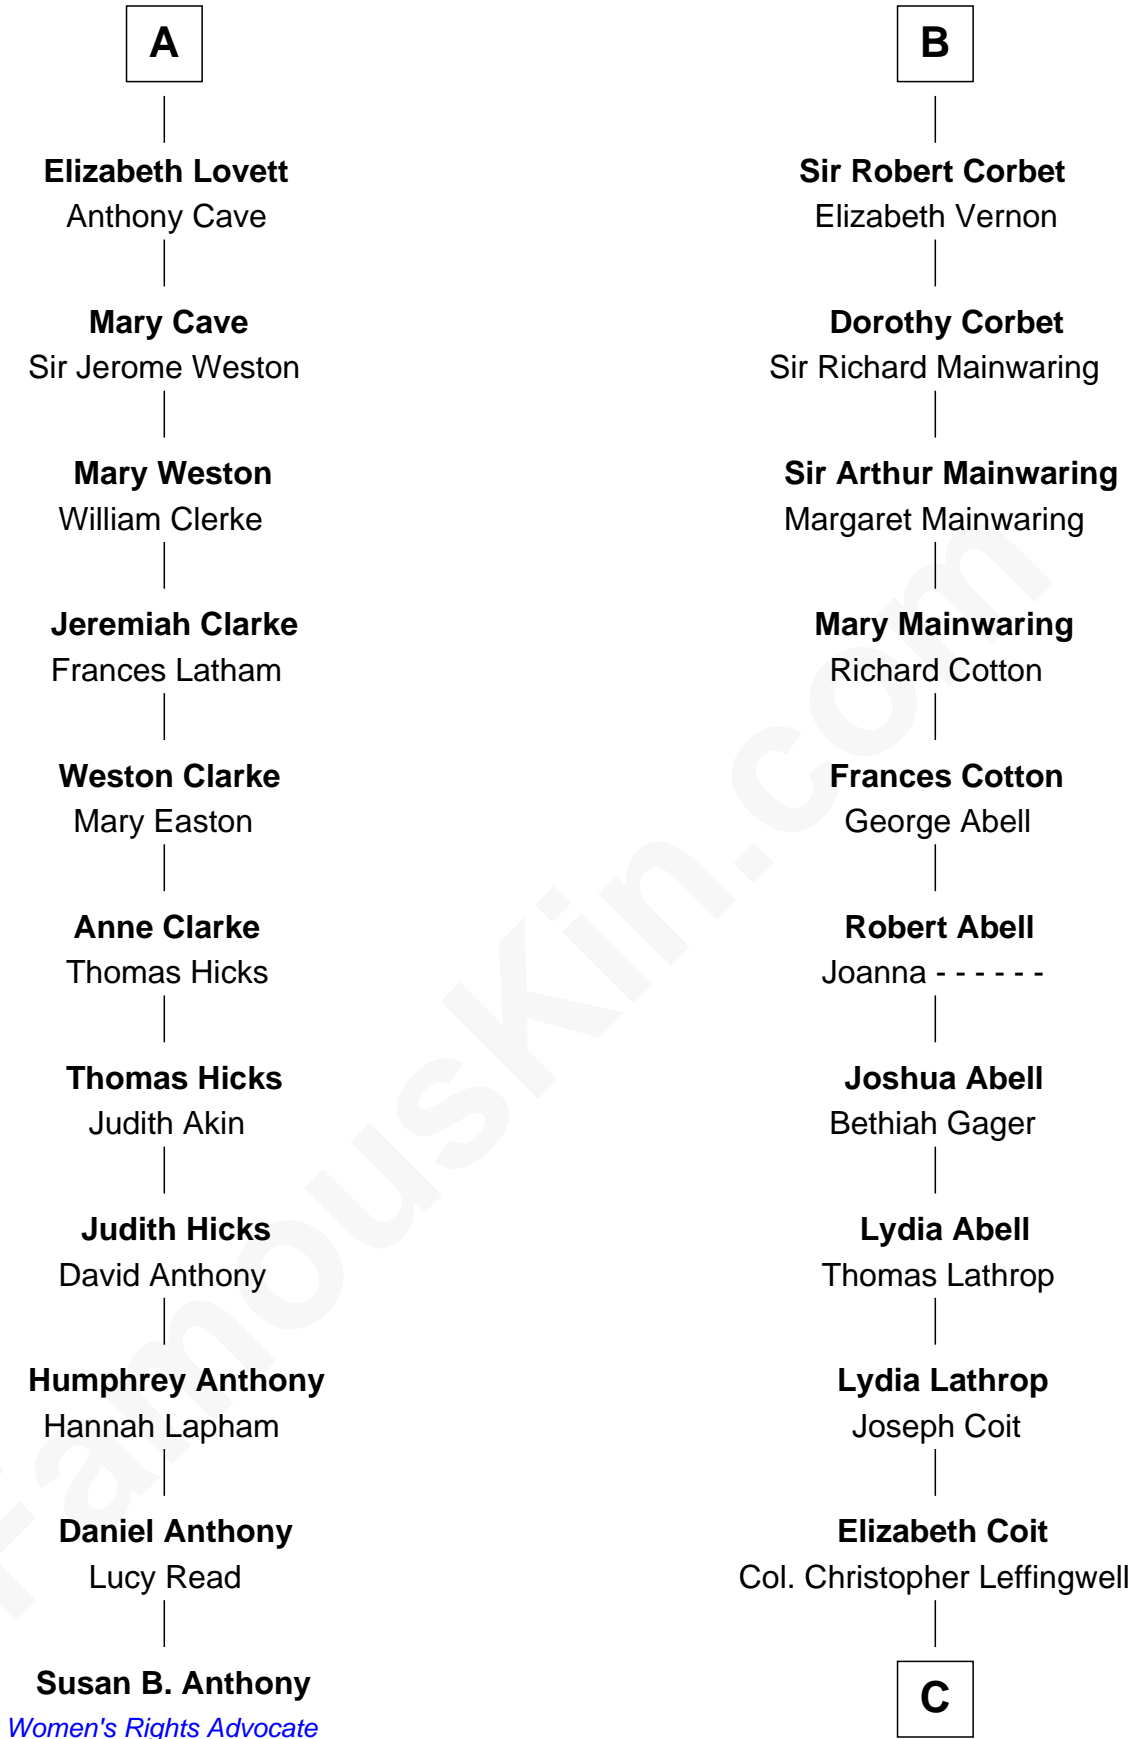

FamousKin.com Relationship Chart of

Susan B. Anthony

Women's Rights Advocate

17th cousin 4 times removed of

John Foster Dulles

52nd U.S. Secretary of State

C

Joanna Leffingwell

Charles Lathrop

Harriet Wadsworth Lathrop

Rev. Miron Winslow

Harriet Lathrop Winslow

Rev. John Welsh Dulles

Allen Macy Dulles

Edith Foster

John Foster Dulles

52nd U.S. Secretary of State