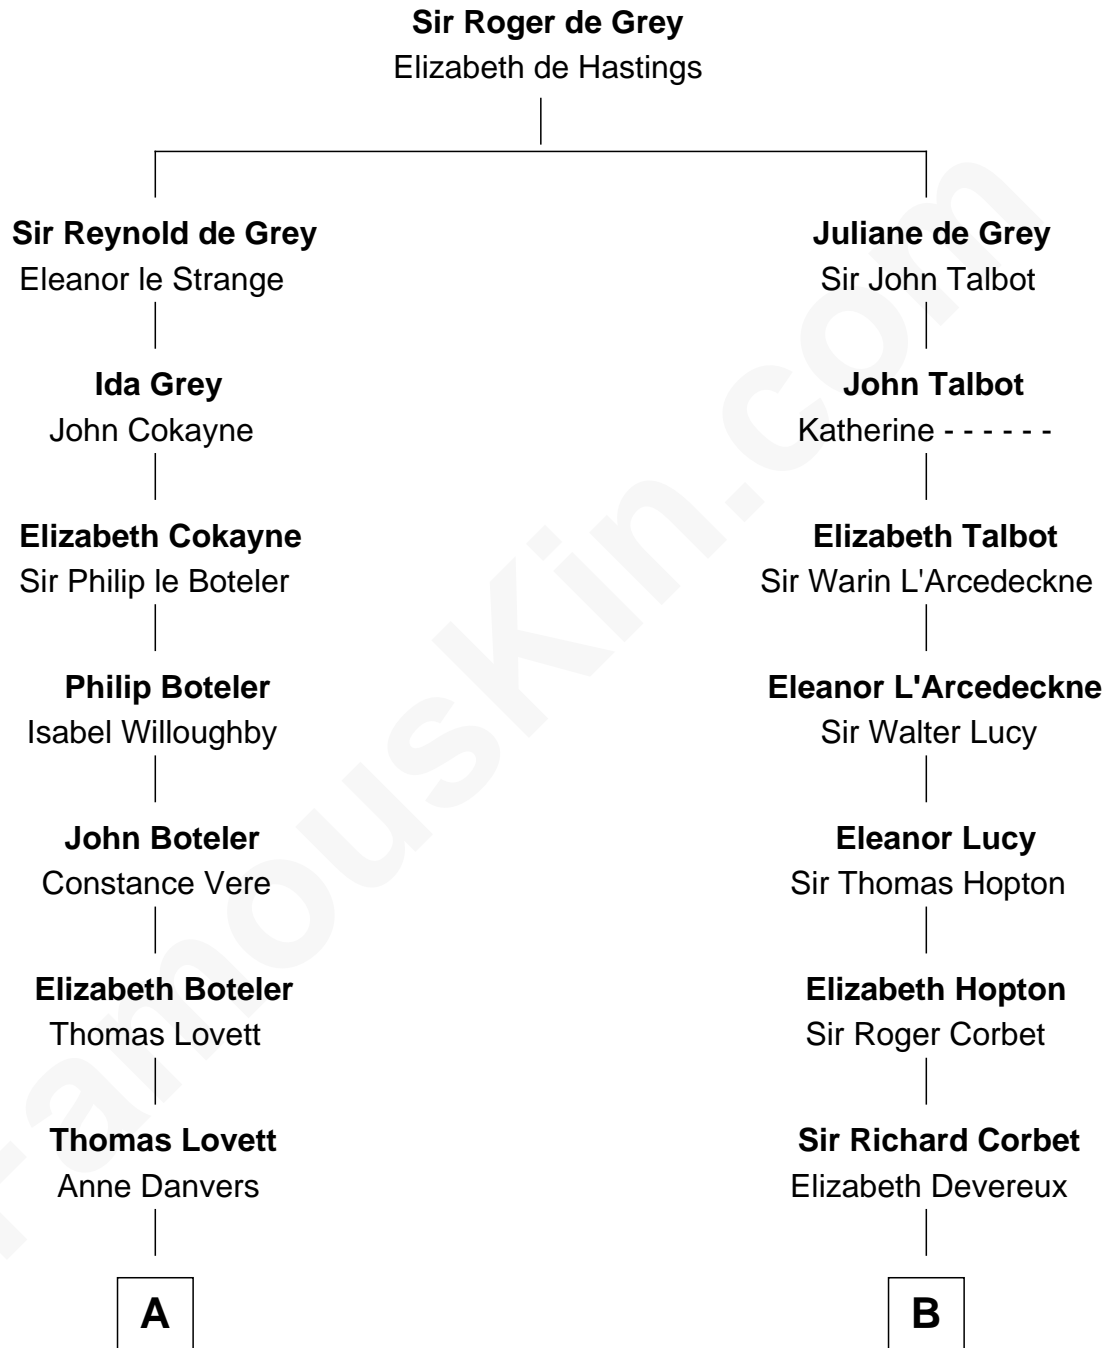

FamousKin.com Relationship Chart of

Susan B. Anthony

Women's Rights Advocate

17th cousin 4 times removed of

John Foster Dulles

52nd U.S. Secretary of State

C

Joanna Leffingwell

Charles Lathrop

Harriet Wadsworth Lathrop

Rev. Miron Winslow

Harriet Lathrop Winslow

Rev. John Welsh Dulles

Allen Macy Dulles

Edith Foster

John Foster Dulles