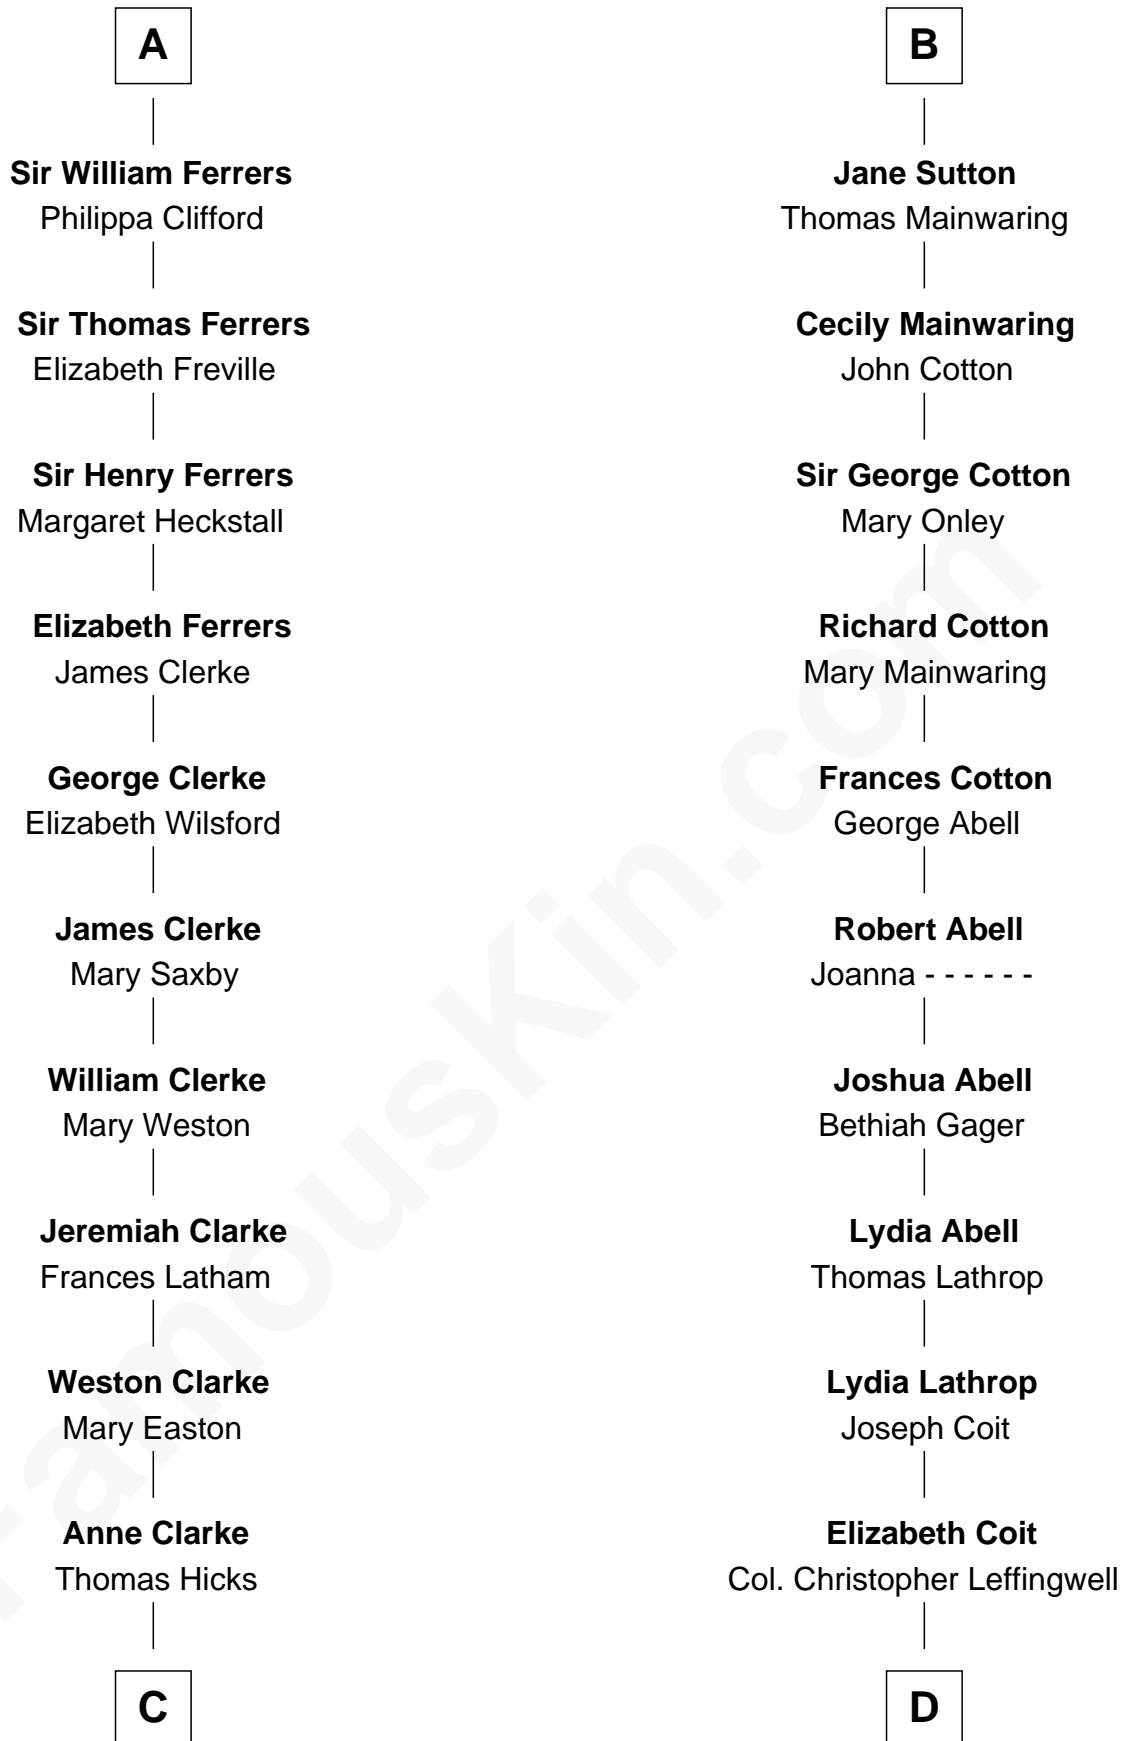

# FamousKin.com Relationship Chart of

**Susan B. Anthony**

*Women's Rights Advocate*

21st cousin of

**John Foster Dulles**

*52nd U.S. Secretary of State*

**C**

**Thomas Hicks**

Judith Akin

**Judith Hicks**

David Anthony

**Humphrey Anthony**

Hannah Lapham

**Daniel Anthony**

Lucy Read

**Susan B. Anthony**