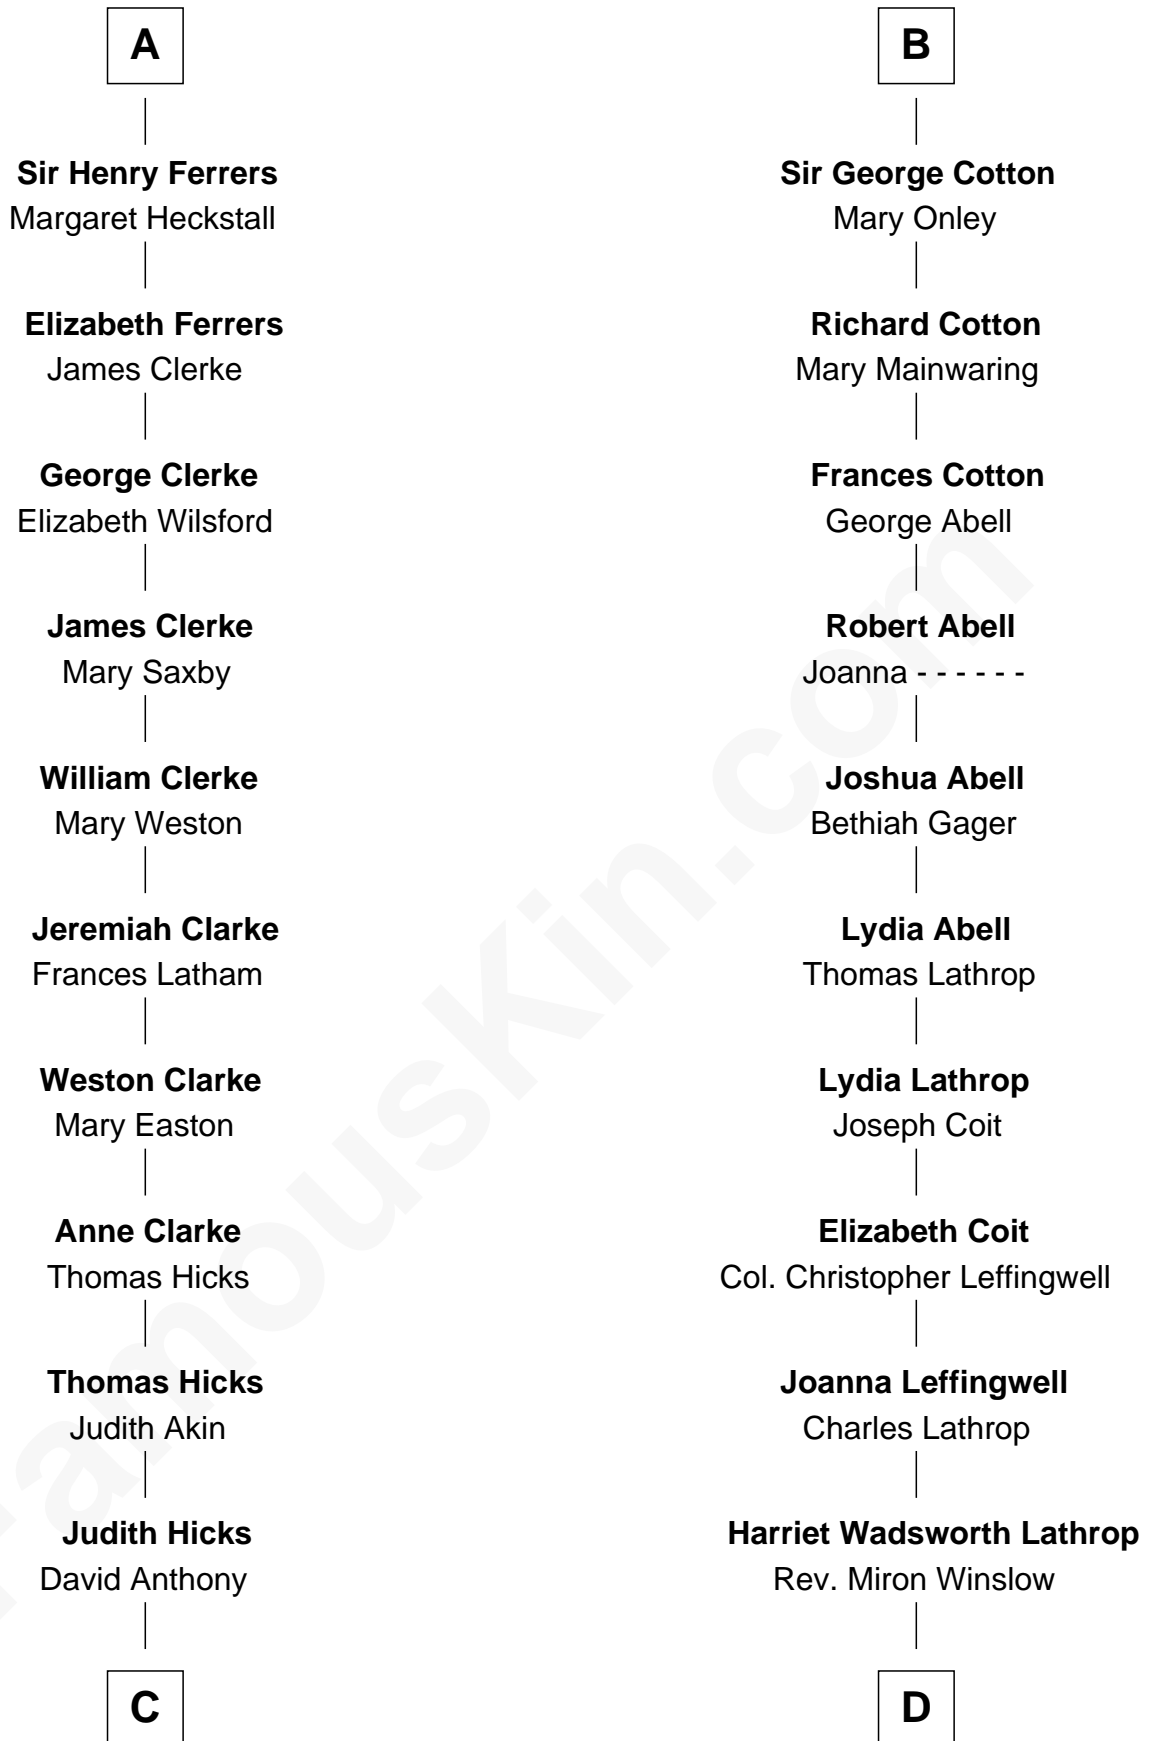

FamousKin.com Relationship Chart of

Susan B. Anthony

Women's Rights Advocate

19th cousin of

John Foster Dulles

52nd U.S. Secretary of State

Sir William de Ferrers

Margaret de Quincy

Sir Thomas de Berkeley

Sir Maurice de Berkeley

Eve la Zouche

Thomas de Berkeley

Katherine de Clyvedon

Sir John Berkeley

Elizabeth Betteshorne

Elizabeth Berkeley

Sir John Sutton

Jane Sutton

Thomas Mainwaring

Cecily Mainwaring

John Cotton

B

C

Humphrey Anthony

Hannah Lapham

Daniel Anthony

Lucy Read

Susan B. Anthony

Women's Rights Advocate

D

Harriet Lathrop Winslow

Rev. John Welsh Dulles