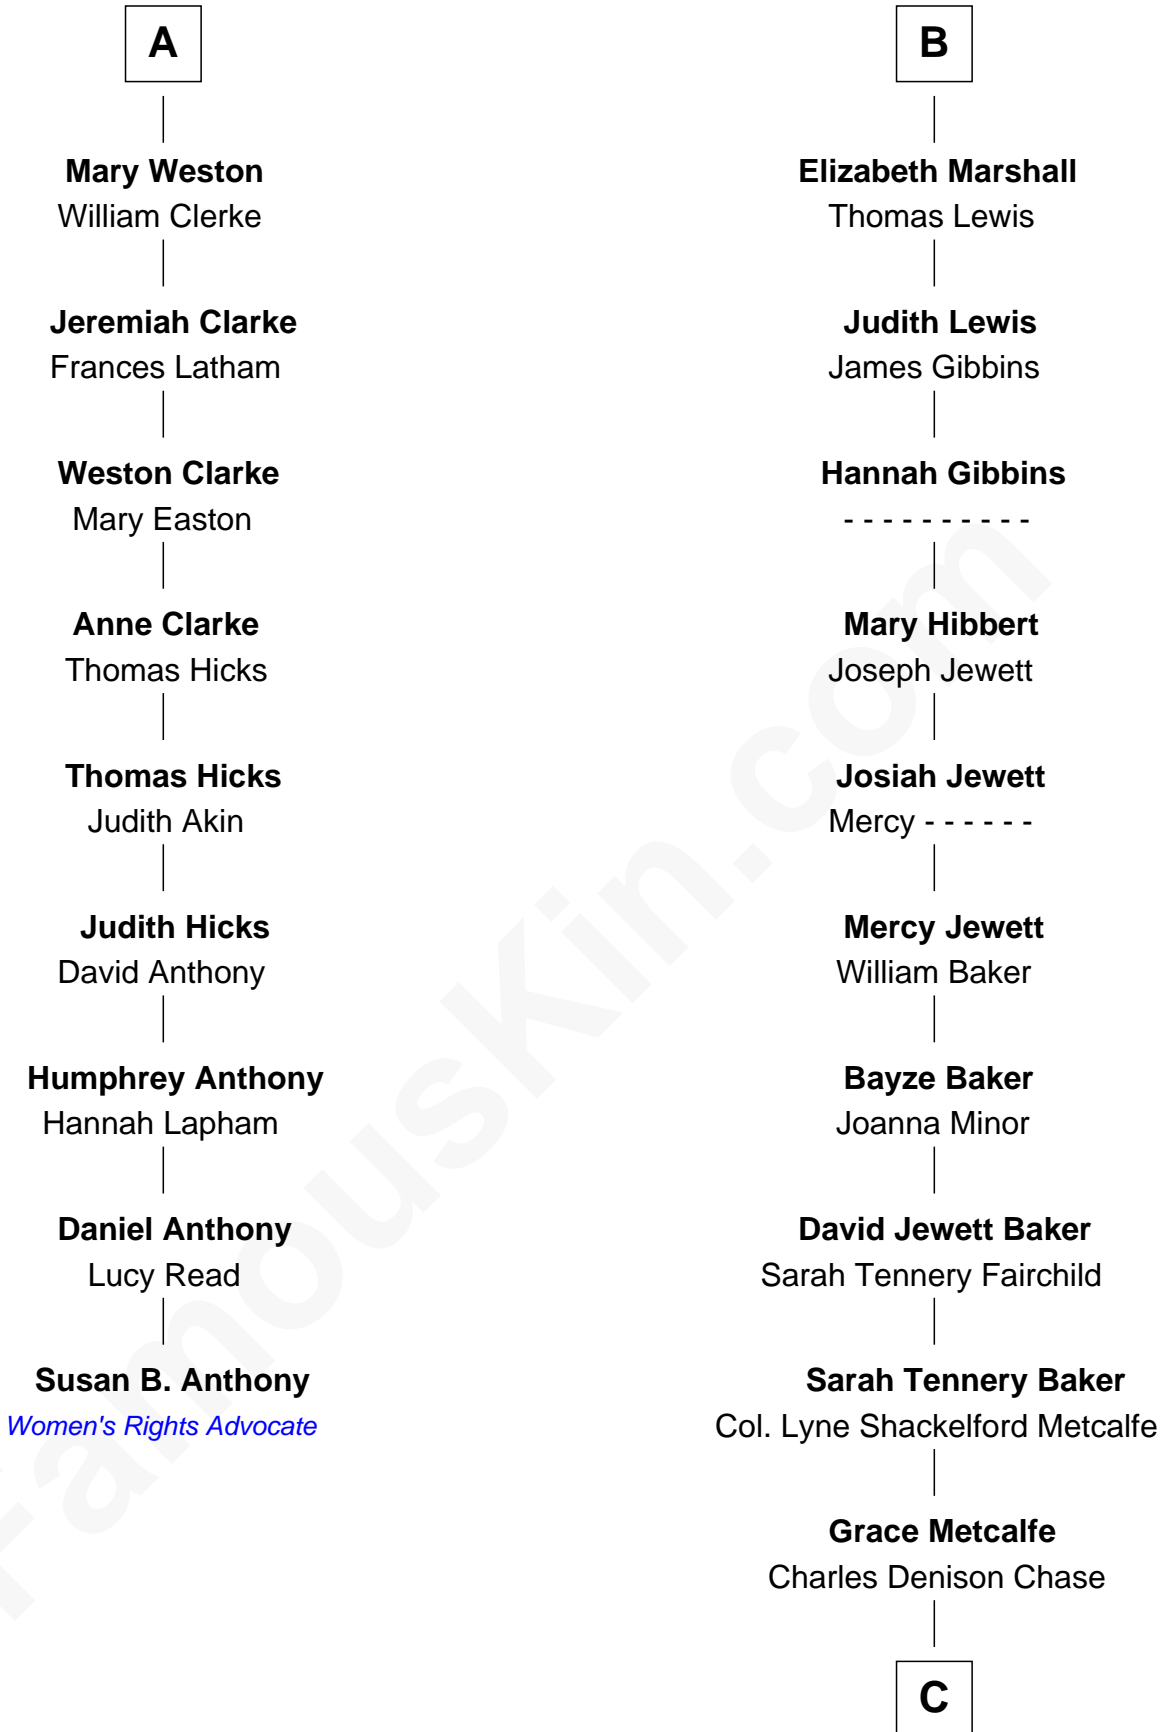

# FamousKin.com Relationship Chart of

**Susan B. Anthony**

*Women's Rights Advocate*

15th cousin 4 times removed of

**Chevy Chase**

*Comedian, Actor and Writer*

**Sir Walter Blount**

Sancha de Ayala

**Sir Thomas Blount**

Margaret de Gresley

**Sanchia Blount**

Edward Langford

**Alice Langford**

John Stradling

**Anne Stradling**

Sir John Danvers

Sir John Sutton

**Sir John Sutton**

Elizabeth Berkeley

**Eleanor Sutton**

Sir Henry Beaumont

**Constance Beaumont**

John Mytton

**Joyce Mytton**

John Harpersfield

**Edward Harpersfield alias Mytton**

Anne Skrimshire

**Katherine Mytton**

Roger Marshall

**B**

**C**

**Edward Leigh Chase**