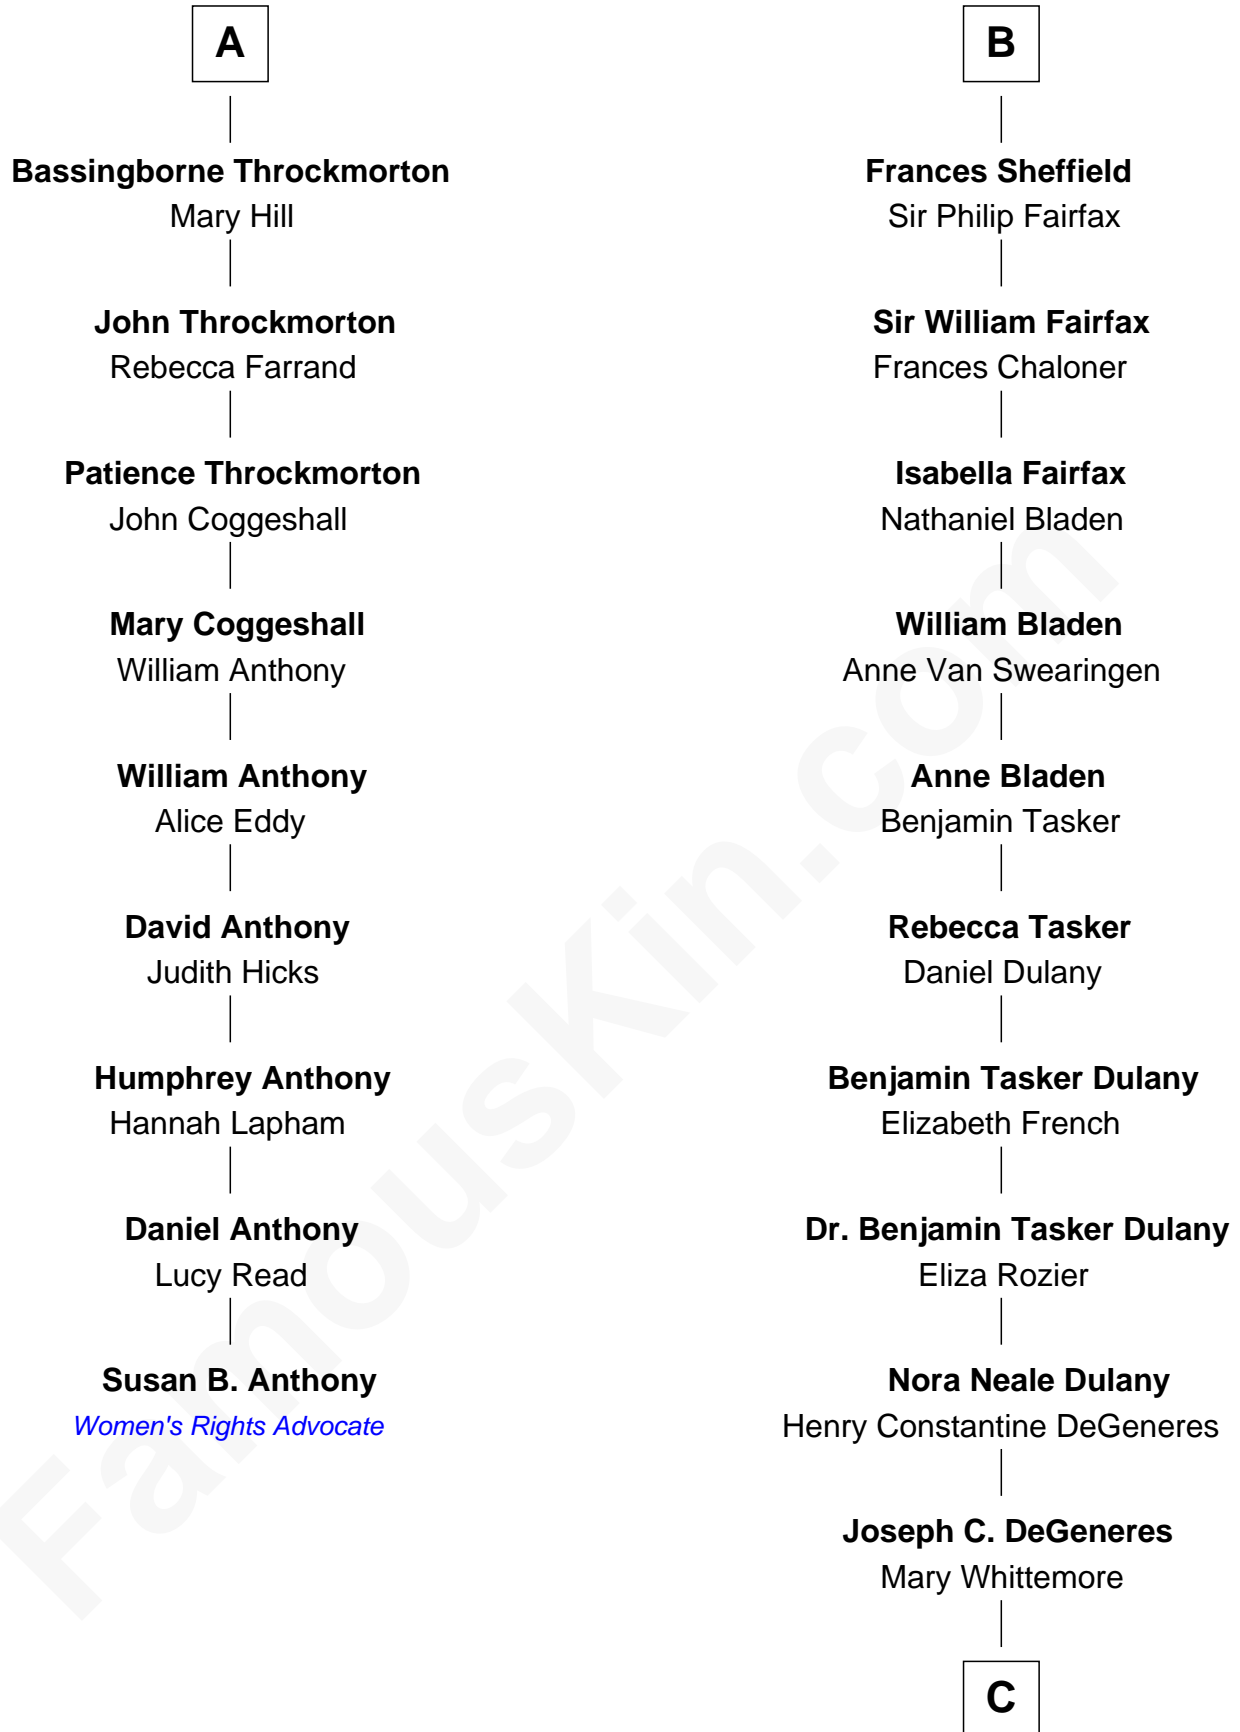

FamousKin.com Relationship Chart of

Susan B. Anthony

Women's Rights Advocate

15th cousin 5 times removed of

Ellen DeGeneres

Comedienne and TV Personality

Sir Richard Sergeaux

Philippe Fitzalan

Sir John Cornwallis

Mary Sulyard

Elizabeth Cornwallis

John Blennerhasset

Elizabeth Blennerhasset

Lionel Throckmorton

A

Alice Sergeaux

Edmund Sheffield

Sir John Sheffield

Douglas Howard

Edmund Sheffield

Ursula Tyrwhitt

B

C

Alfred George DeGeneres