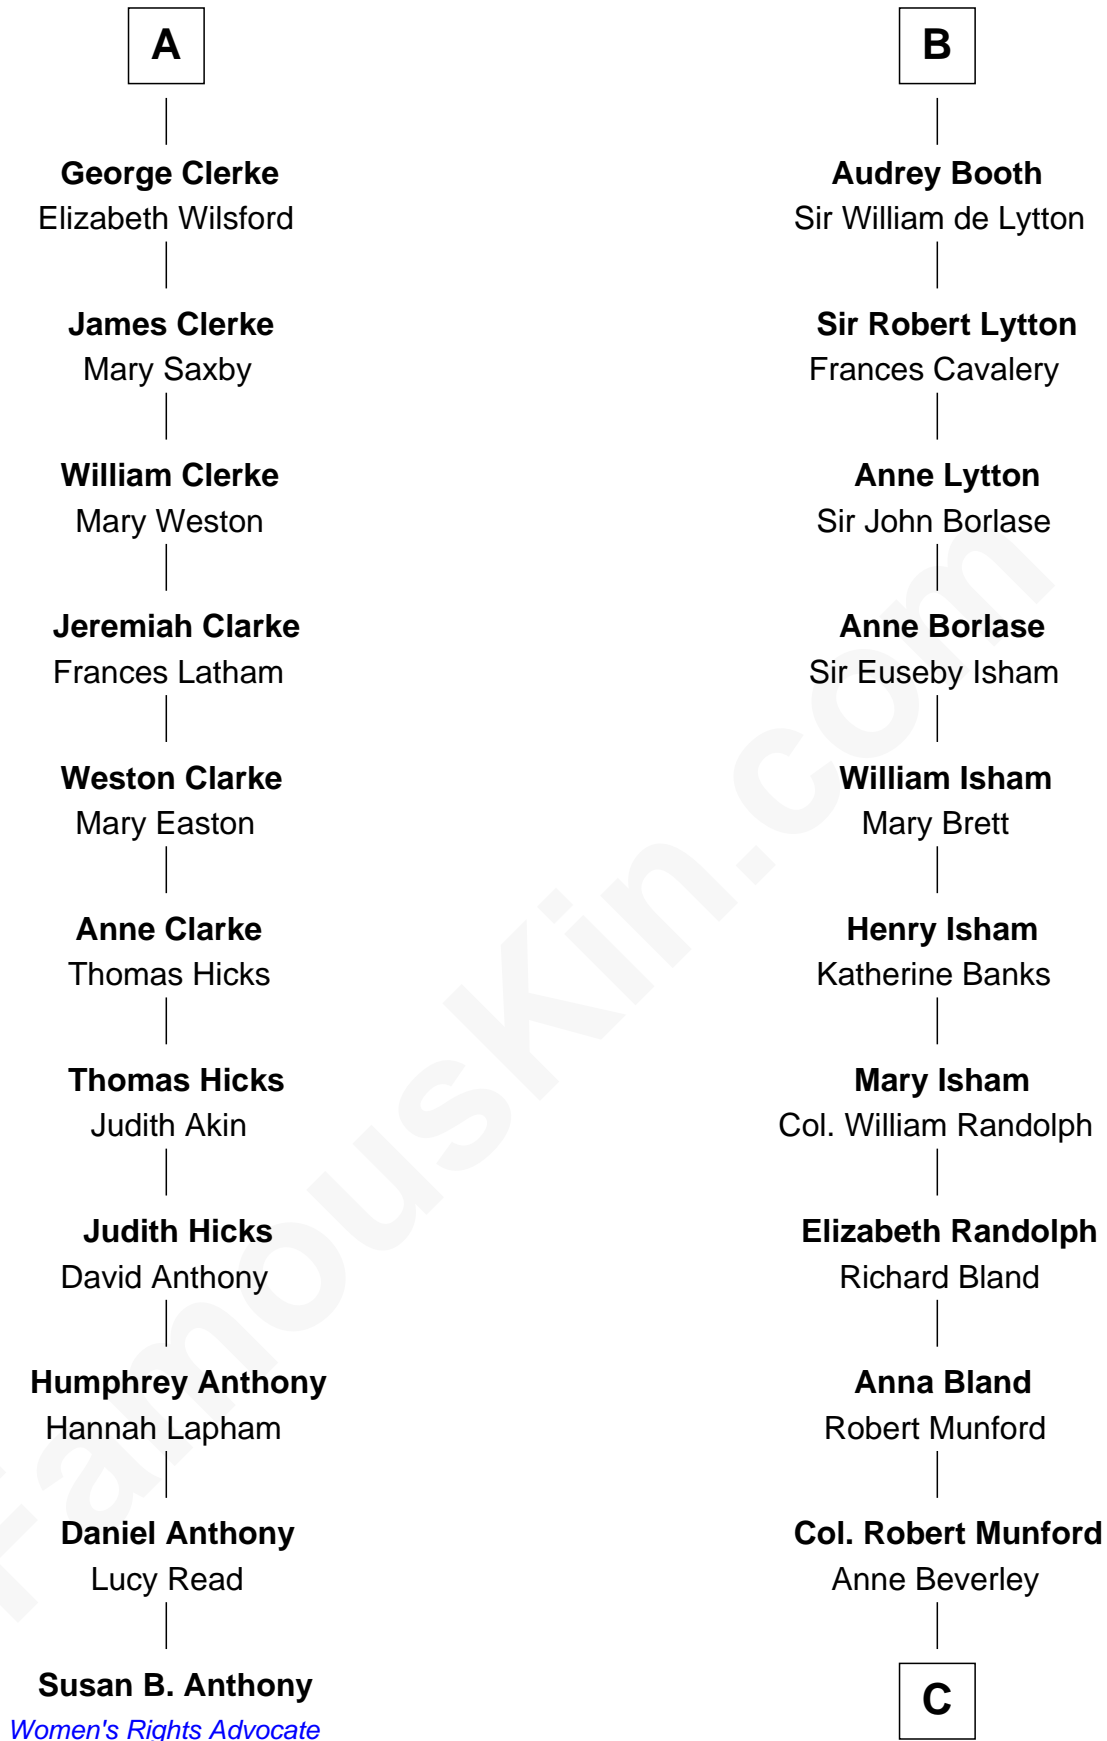

# FamousKin.com Relationship Chart of

**Susan B. Anthony**

*Women's Rights Advocate*

17th cousin 4 times removed of

**Upton Sinclair**

*Pulitzer Prize Winning Novelist*

**William de Ros**  
Maude de Vaux

**Sir William de Ros**  
Margery de Badlesmere

**Maud de Roos**  
John de Welles

**Margery de Welles**  
Stephen le Scrope

**Maude le Scrope**  
Sir Baldwin Freville

**Elizabeth Freville**  
Sir Thomas Ferrers

**Sir Henry Ferrers**  
Margaret Heckstall

**Elizabeth Ferrers**  
James Clerke

**A**

**Agnes de Ros**  
Pain de Tibetot

**Sir John de Tibetot**  
Margaret de Badlesmere

**Sir Robert de Tibetot**  
Margaret Deincourt

**Elizabeth de Tibetot**  
Sir Philip le Despencer

**Margery Despencer**  
Sir Roger Wentworth

**Margaret Wentworth**  
Sir William Hopton

**Margaret Hopton**  
Sir Philip Booth

**B**

**C**

**Elizabeth Beverley Munford**

Richard Kennon

**Sarah Skipwith Kennon**