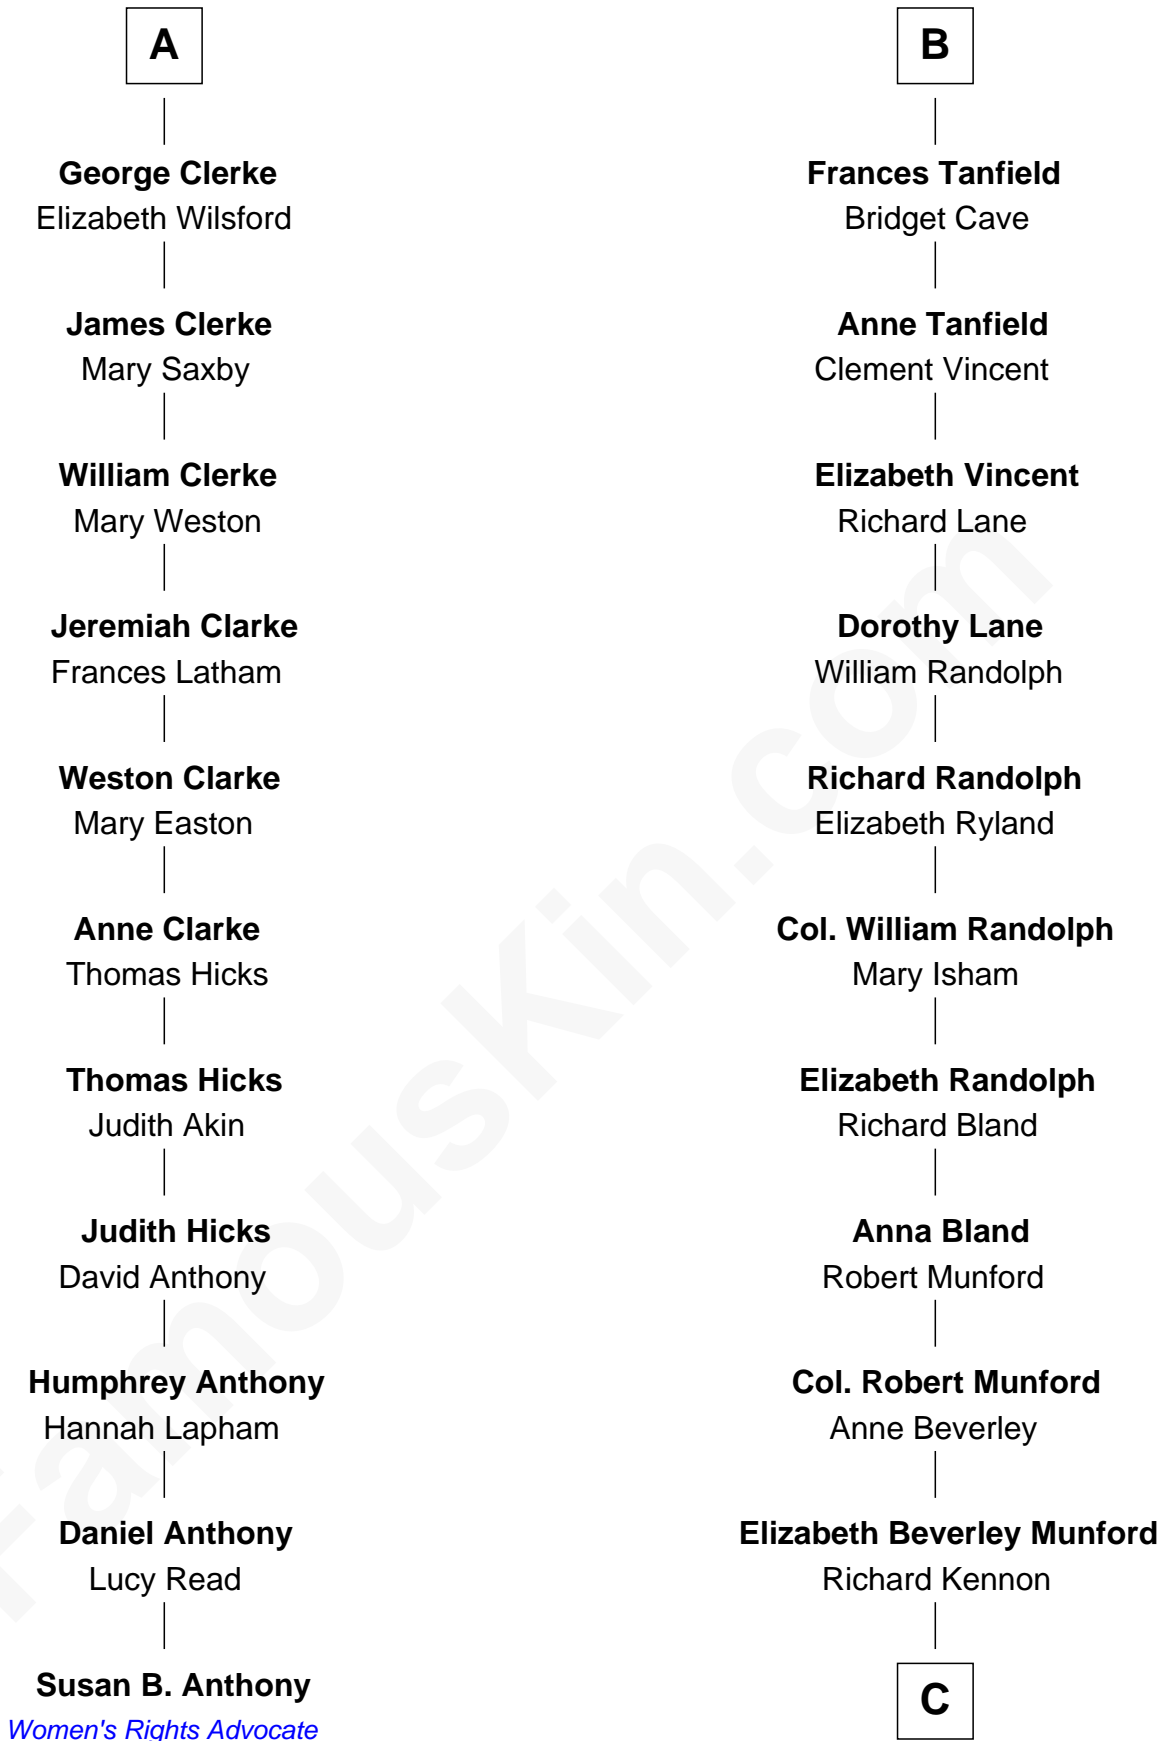

# FamousKin.com Relationship Chart of

**Susan B. Anthony**

*Women's Rights Advocate*

17th cousin 3 times removed of

**Upton Sinclair**

*Pulitzer Prize Winning Novelist*

**Bartholomew de Badlesmere**

Margaret de Clare

**Margery de Badlesmere**

Sir William de Ros

**Maud de Roos**

John de Welles

**Margery de Welles**

Stephen le Scrope

**Maude le Scrope**

Sir Baldwin Freville

Sir William de Bohun

**Elizabeth de Bohun**

Sir Richard Fitzalan

**Elizabeth Fitzalan**

Sir Thomas Mowbray

**Margaret Mowbray**

Sir Robert Howard

**Katherine Howard**

Sir Edward Neville

**Catherine Neville**

Robert Tanfield

**William Tanfield**

Elizabeth Stavely

**B**

**C**

—  
**Sarah Skipwith Kennon**