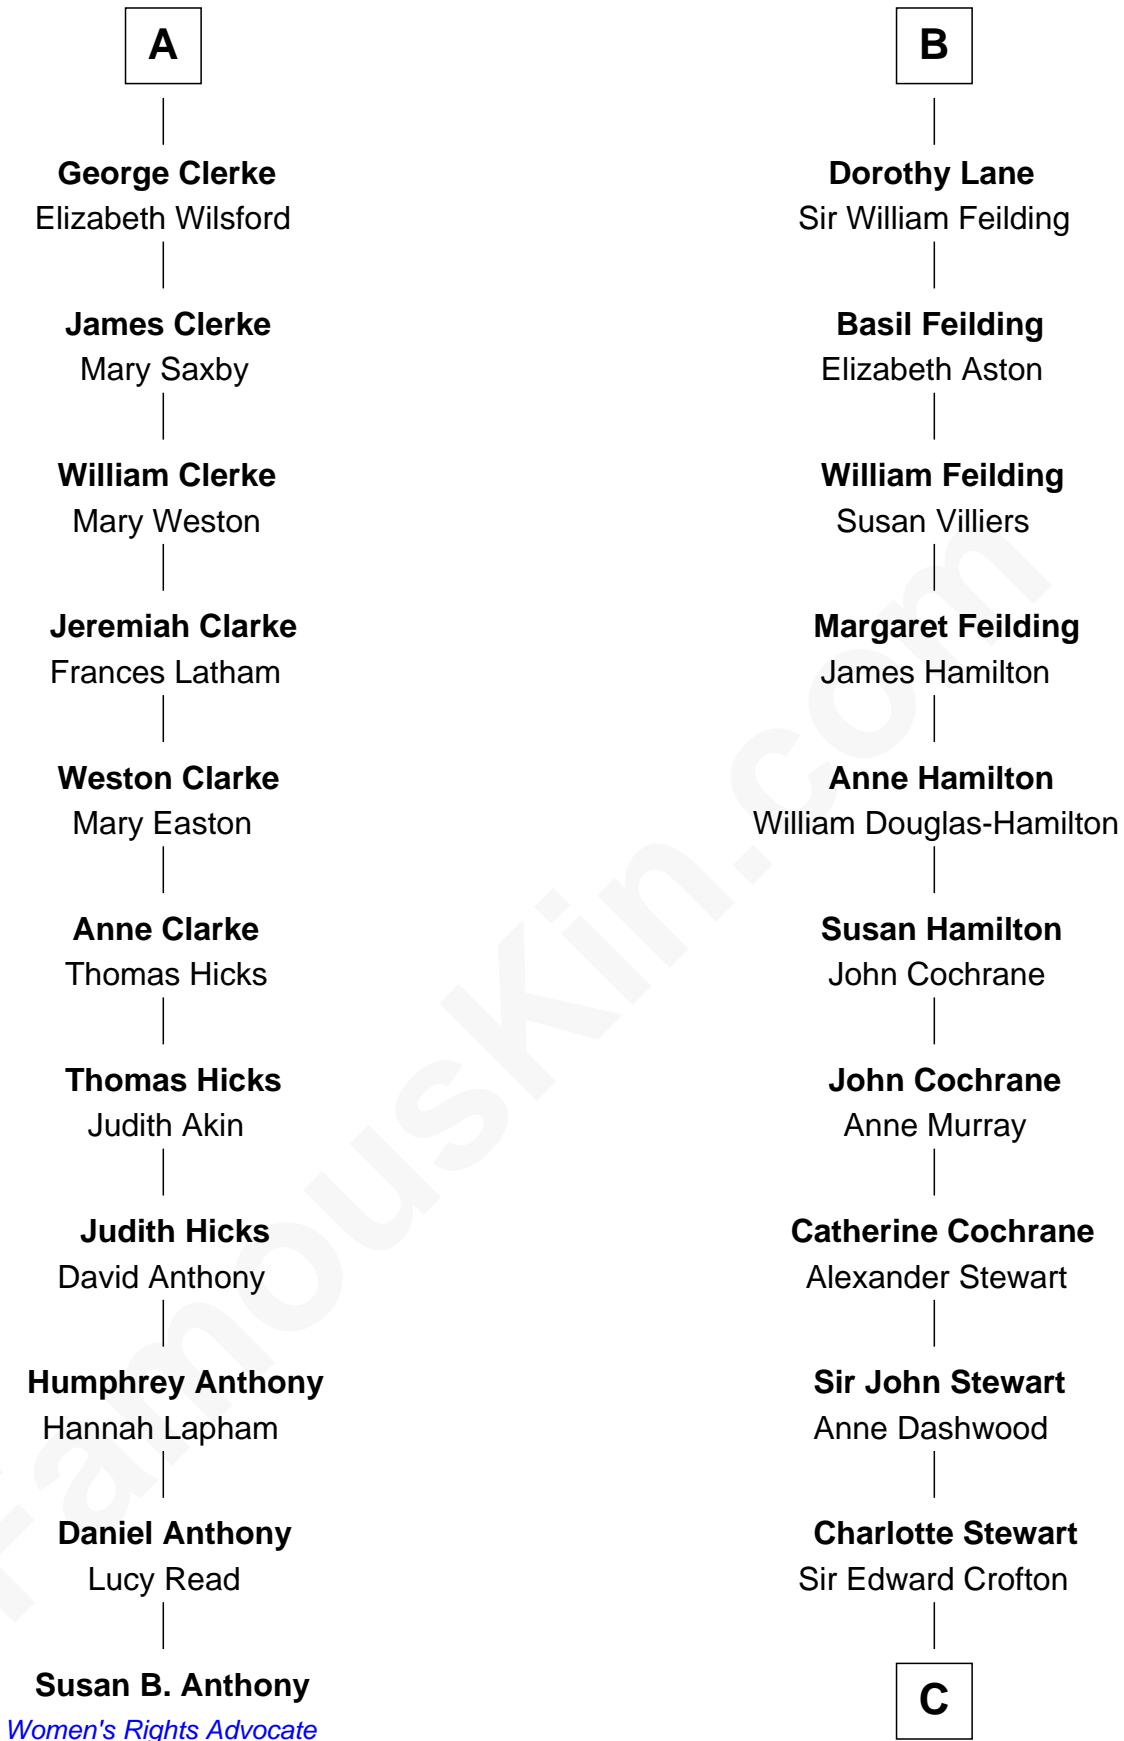

FamousKin.com Relationship Chart of

Susan B. Anthony

Women's Rights Advocate

17th cousin 4 times removed of

Guy Ritchie

British Filmmaker

C

Frederica Crofton

Hubert McLaughlin

Vivian Guy Ouseley McLaughlin

Edith Jane Martineau

Doris Margaretta McLaughlin

Stuart John Ritchie

John Vivian Ritchie

Amber Mary Parkinson

Guy Ritchie