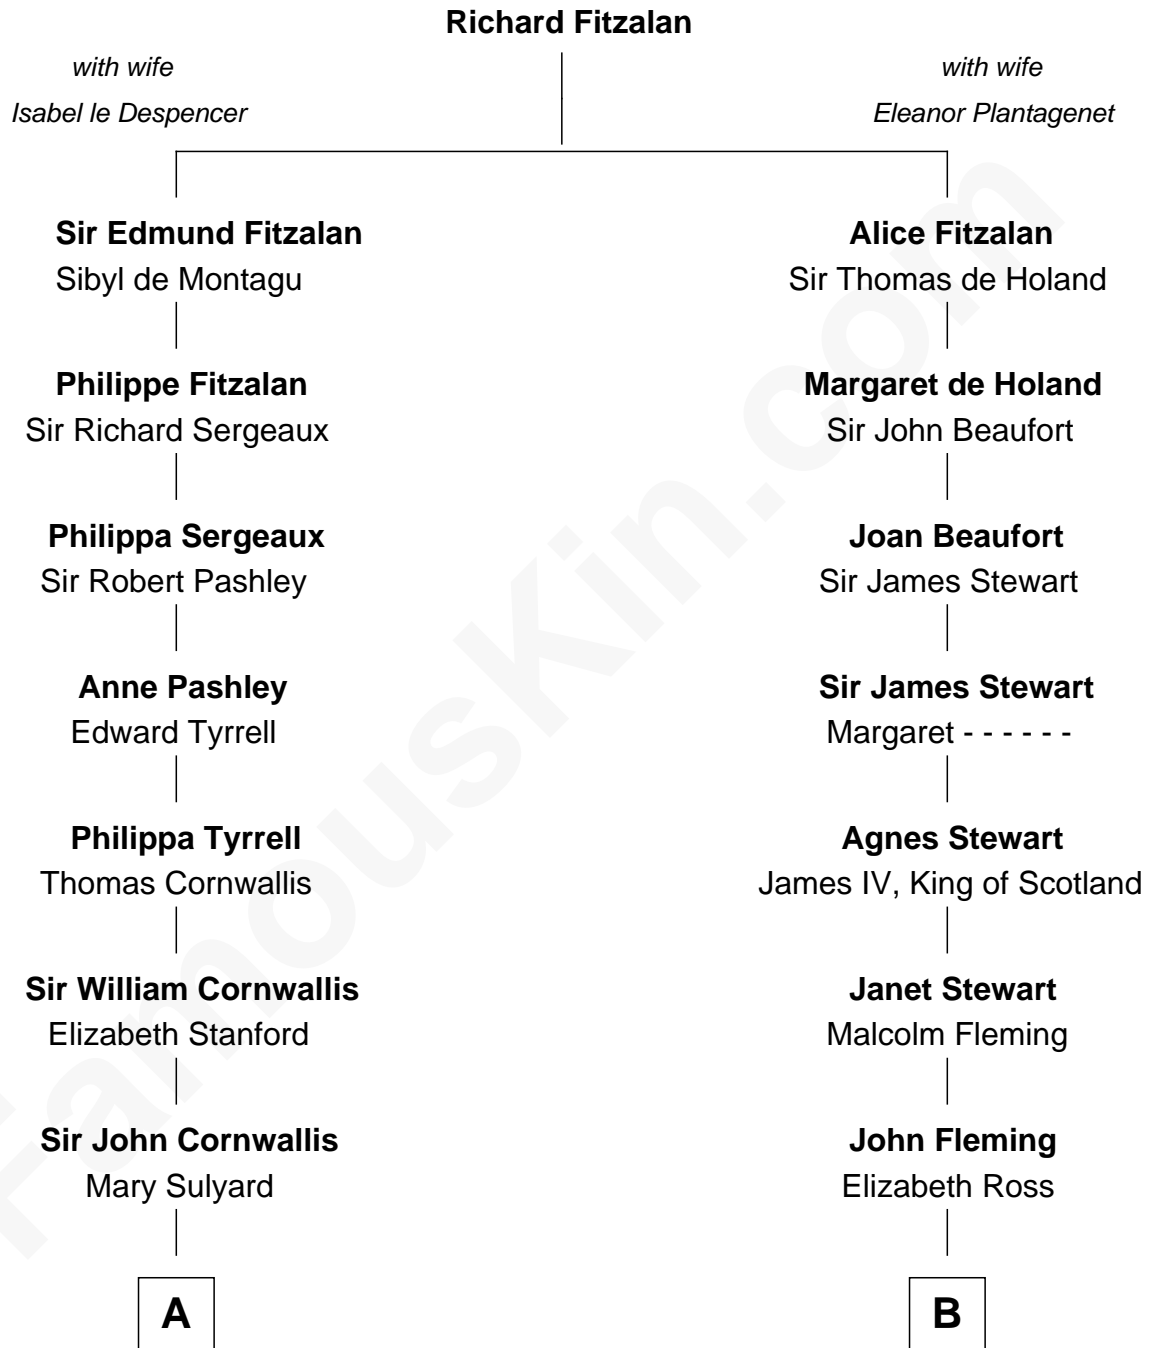

FamousKin.com

Relationship Chart of

Susan B. Anthony

Women's Rights Advocate

17th cousin 2 times removed of

Guy Ritchie
British Filmmaker

C

Doris Margaretta McLaughlin

Stuart John Ritchie

John Vivian Ritchie

Amber Mary Parkinson

Guy Ritchie

British Filmmaker