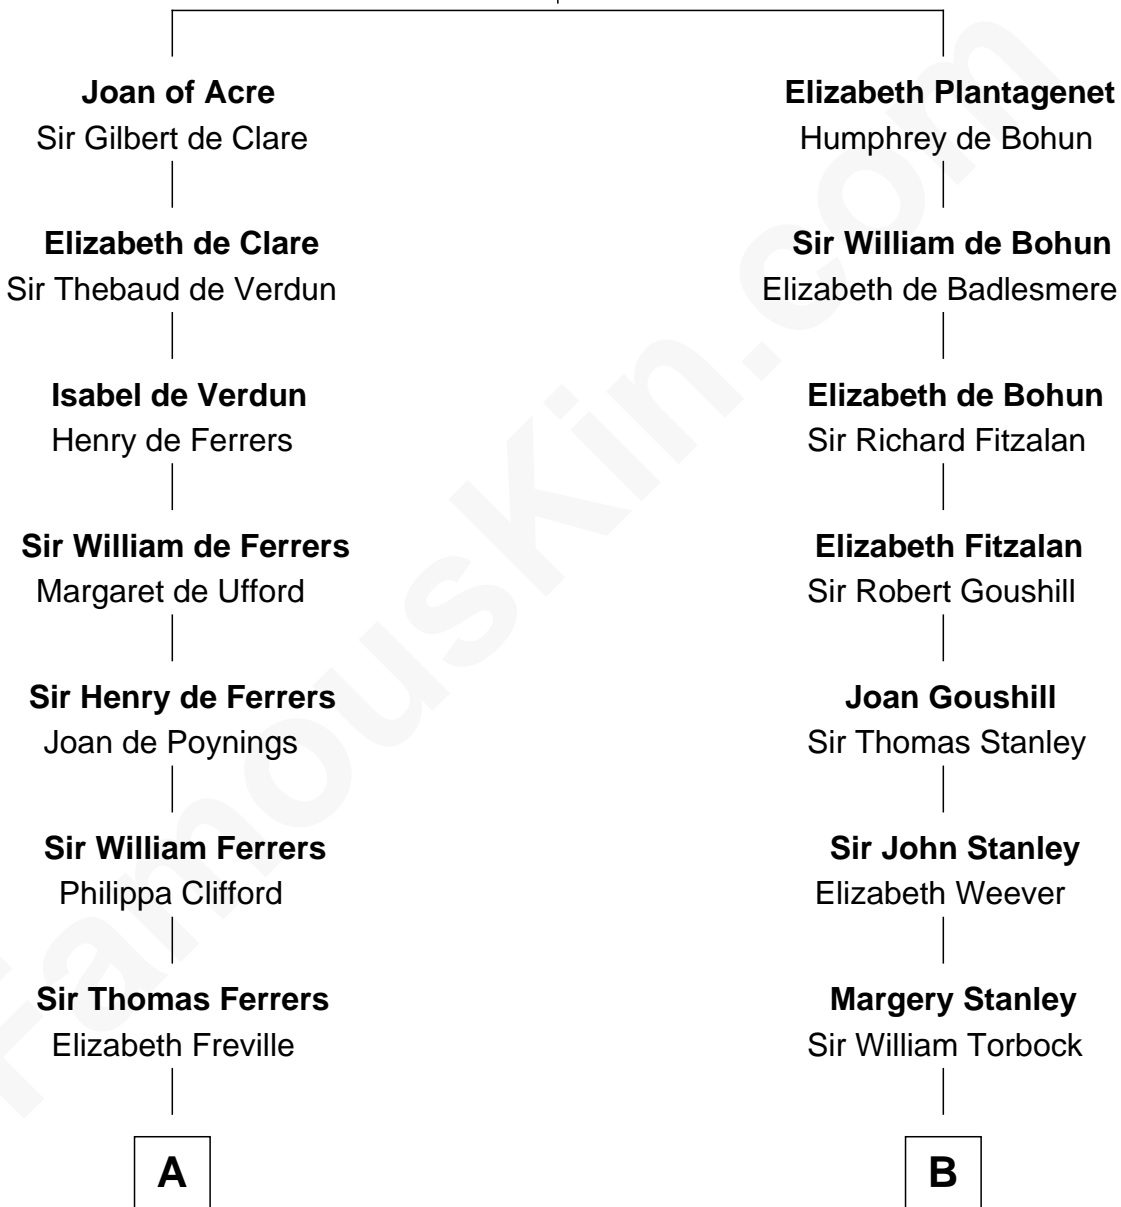

# FamousKin.com Relationship Chart of

**Susan B. Anthony**

*Women's Rights Advocate*

19th cousin of

**Buckminster Fuller**

*Author, Architect, and Inventor*

**King Edward I**  
Eleanor of Castile

FamousKin.com