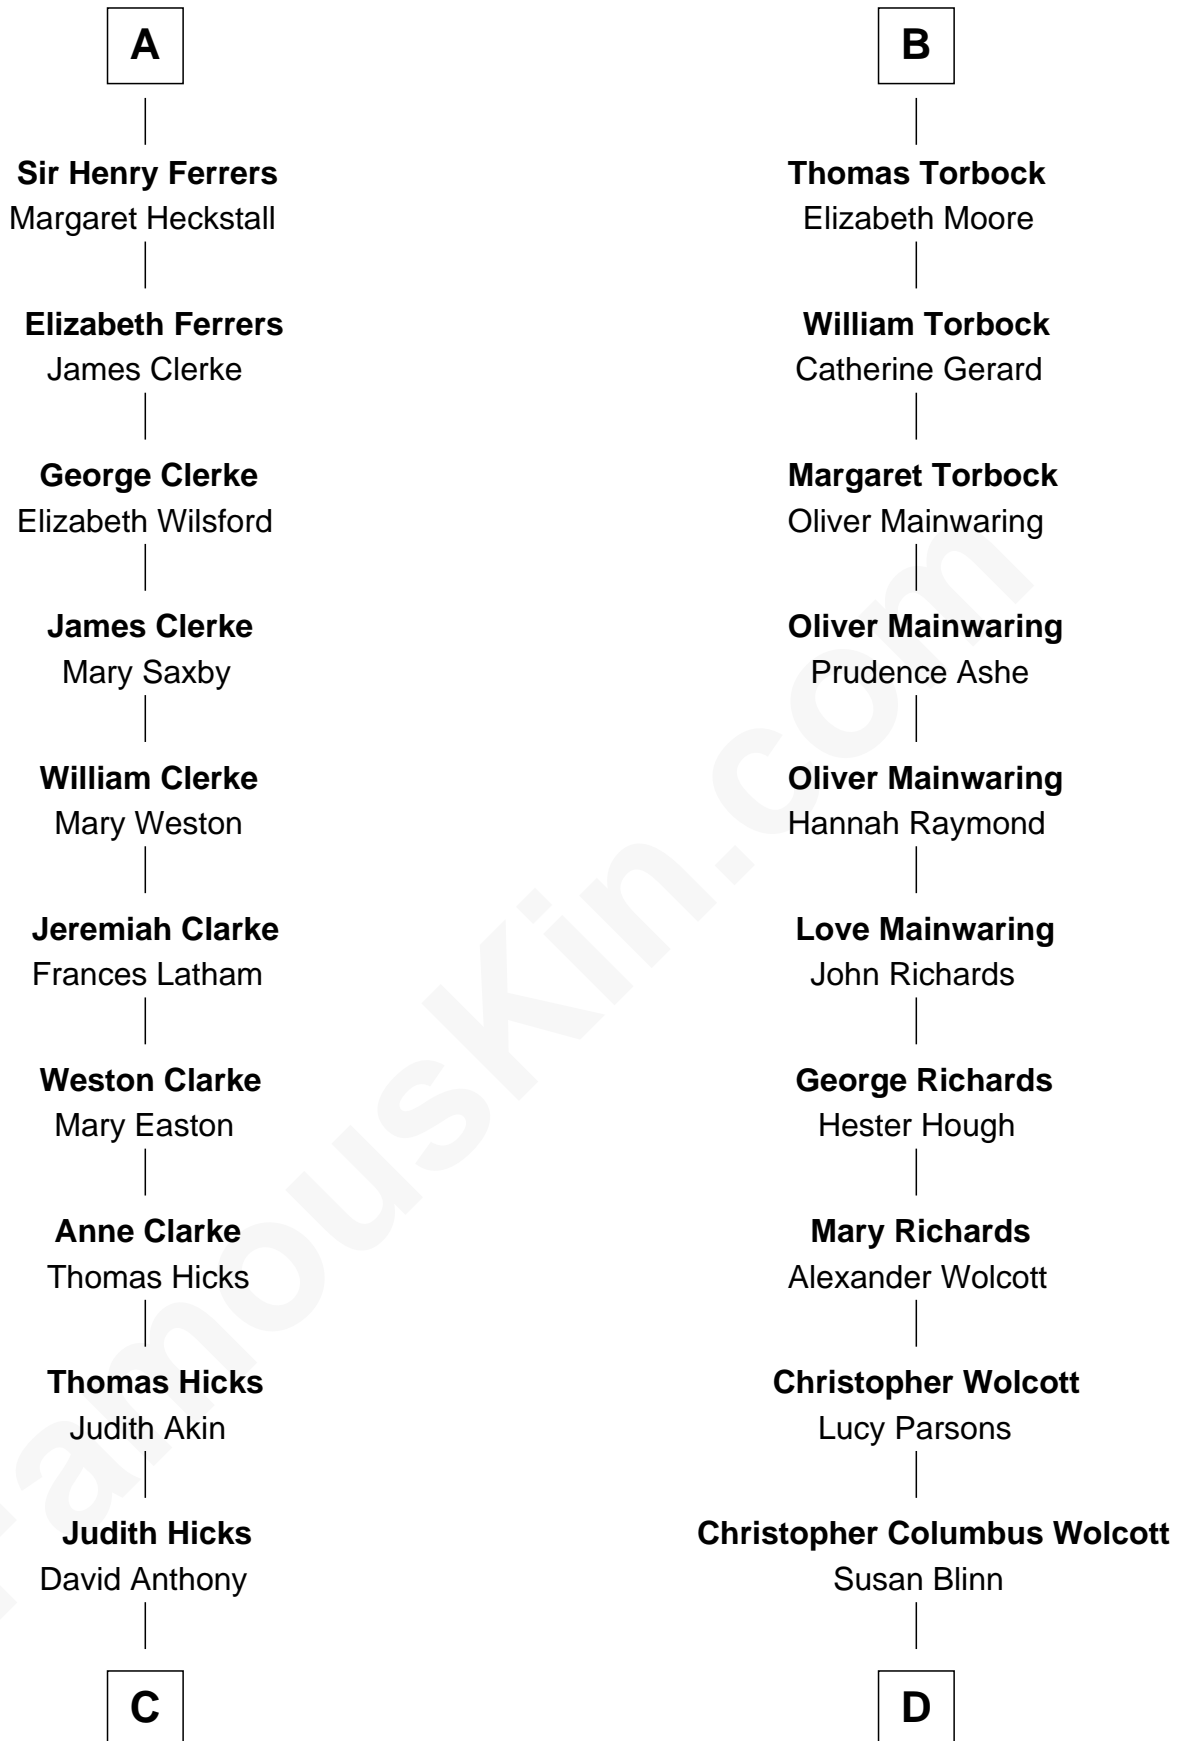

# FamousKin.com Relationship Chart of

**Susan B. Anthony**

*Women's Rights Advocate*

19th cousin of

**Buckminster Fuller**

*Author, Architect, and Inventor*

**King Edward I**  
Eleanor of Castile

FamousKin.com