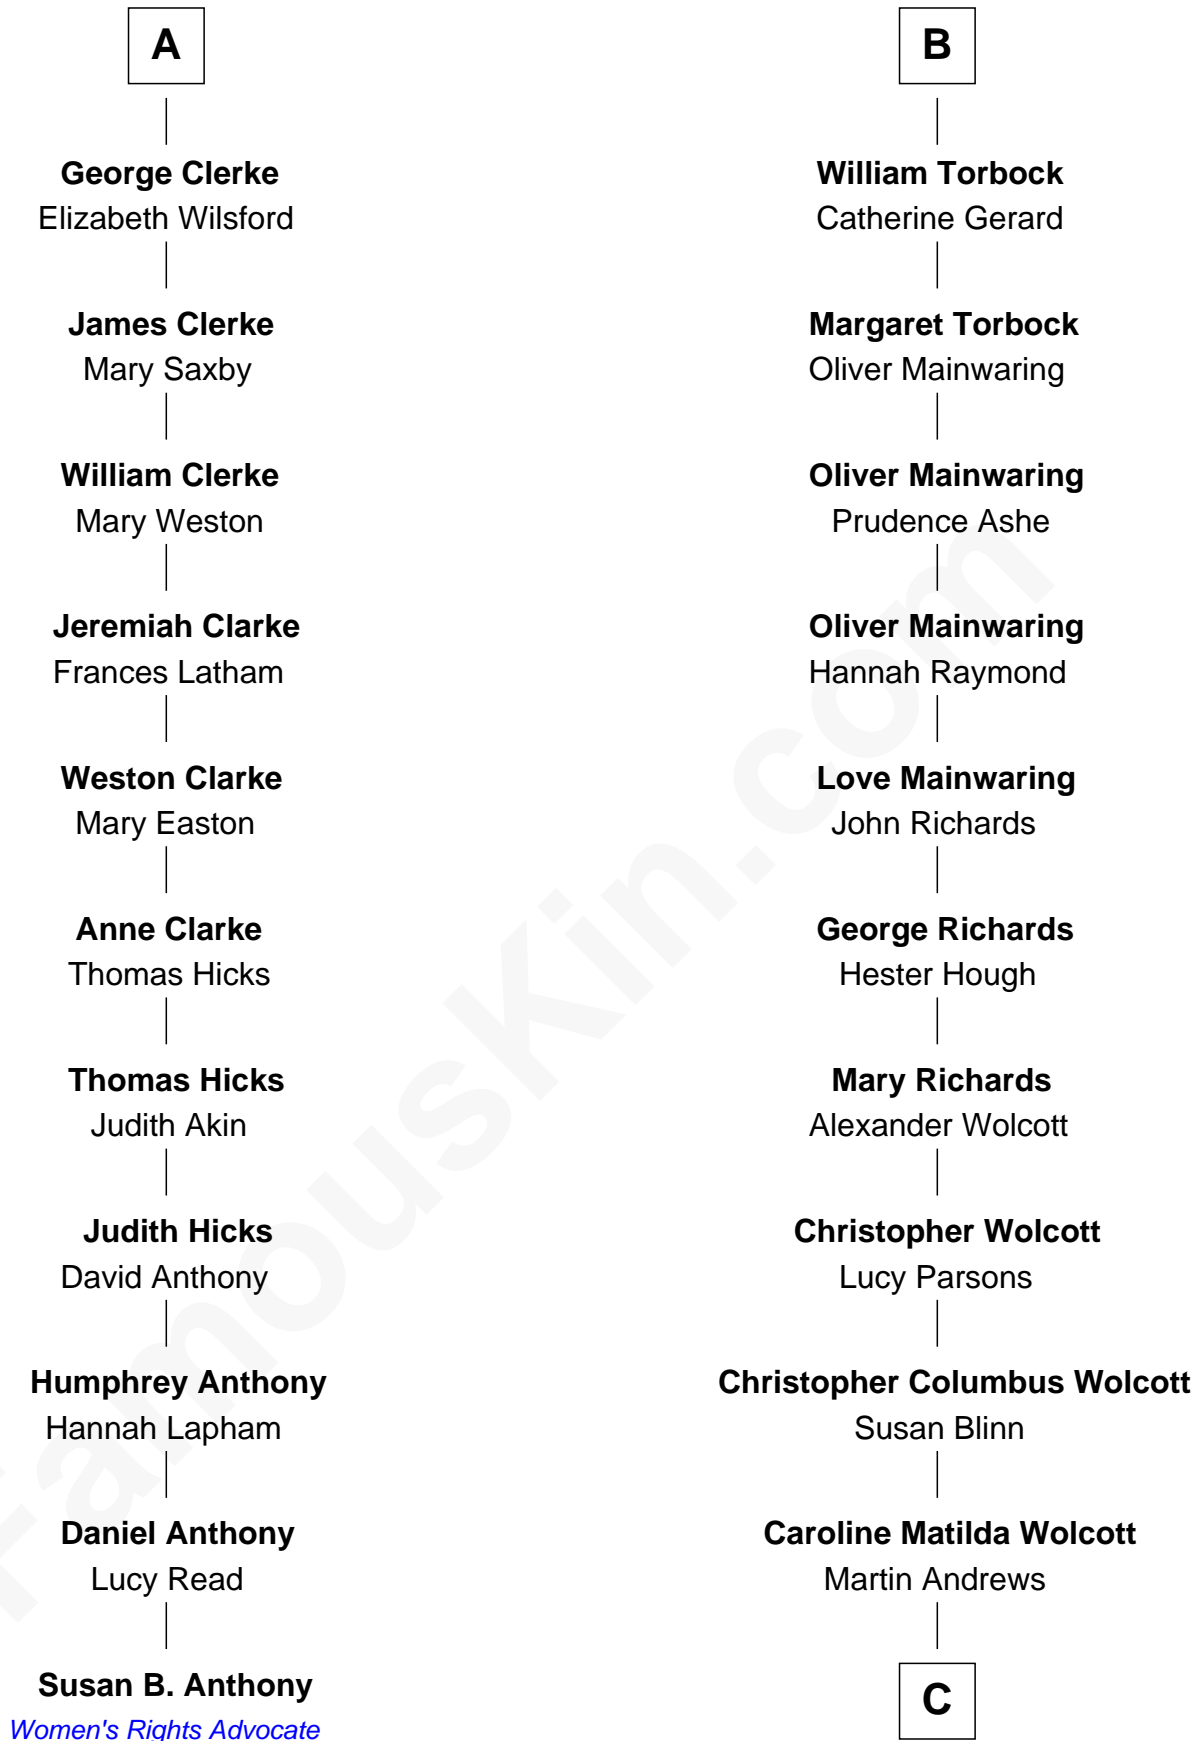

# FamousKin.com Relationship Chart of

**Susan B. Anthony**

*Women's Rights Advocate*

17th cousin 1 time removed of

**Buckminster Fuller**

*Author, Architect, and Inventor*

**Bartholomew de Badlesmere**

Margaret de Clare

**Margery de Badlesmere**

Sir William de Ros

**Maud de Roos**

John de Welles

**Margery de Welles**

Stephen le Scrope

**Maude le Scrope**

Sir Baldwin Freville

Sir William de Bohun

**Elizabeth de Bohun**

Sir Richard Fitzalan

**Elizabeth Fitzalan**

Sir Robert Goushill

**Joan Goushill**

Sir Thomas Stanley

**Sir John Stanley**

Elizabeth Weever

**Margery Stanley**

Sir William Torbock

**Thomas Torbock**

Elizabeth Moore

**B**

C

Caroline Wolcott Andrews