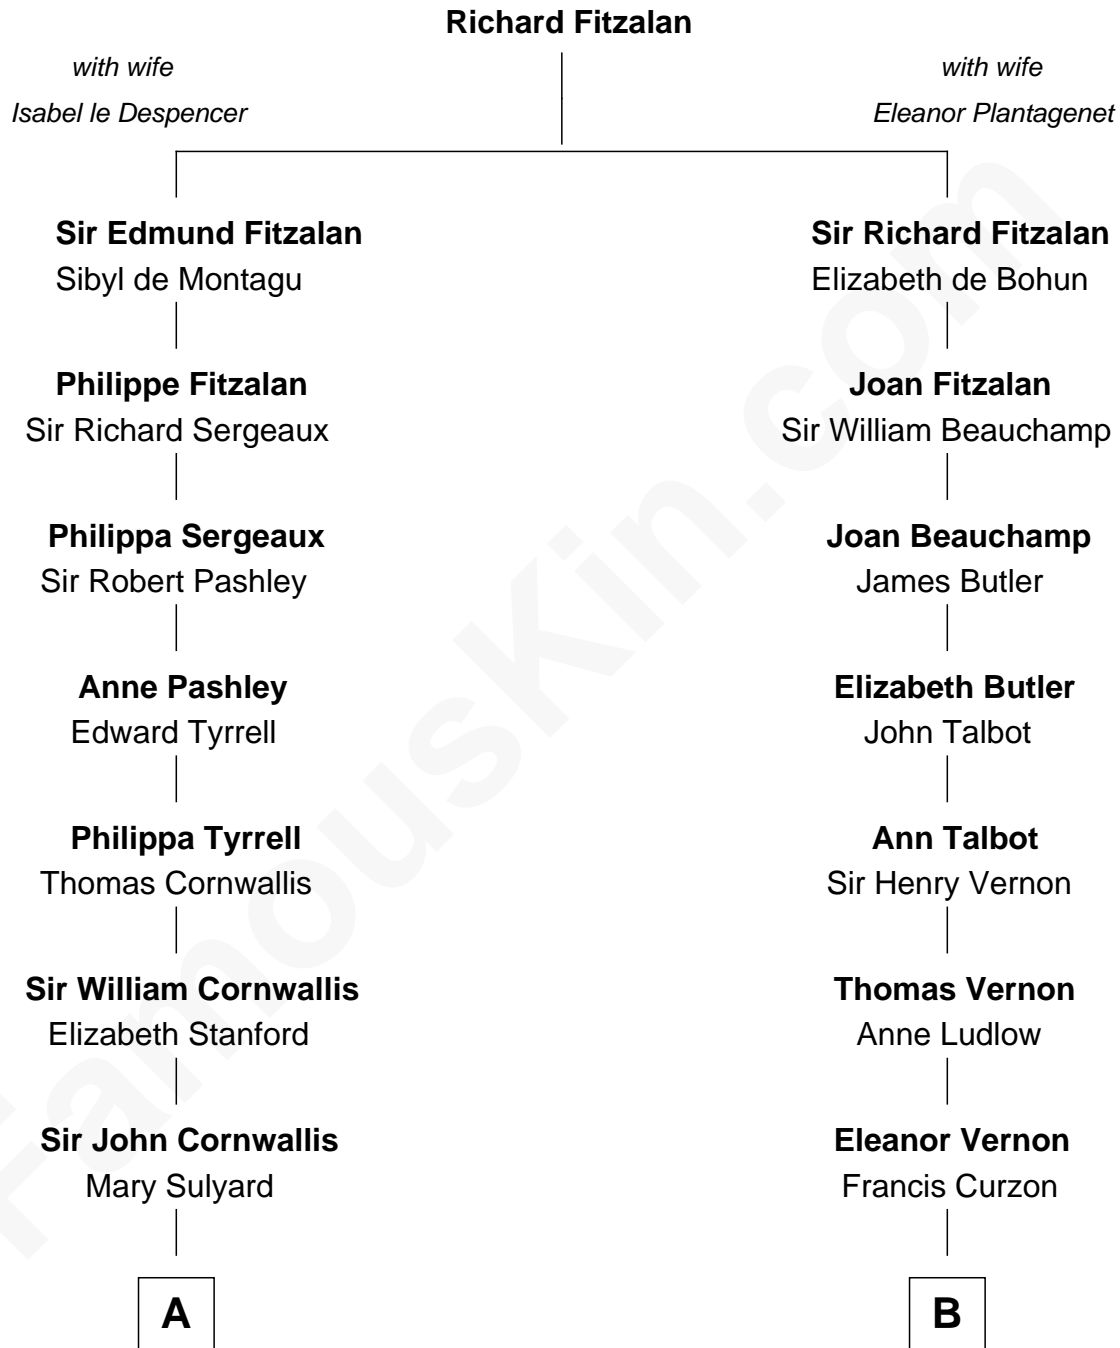

FamousKin.com

Relationship Chart of

Susan B. Anthony

Women's Rights Advocate

17th cousin 3 times removed of

Oliver Platt
Movie Actor

C

Cynthia Burke Roche

Arthur Scott Burden

Eileen Burden

Walter Maynard

Sheila Maynard

Nicholas Platt

Oliver Platt

Movie Actor