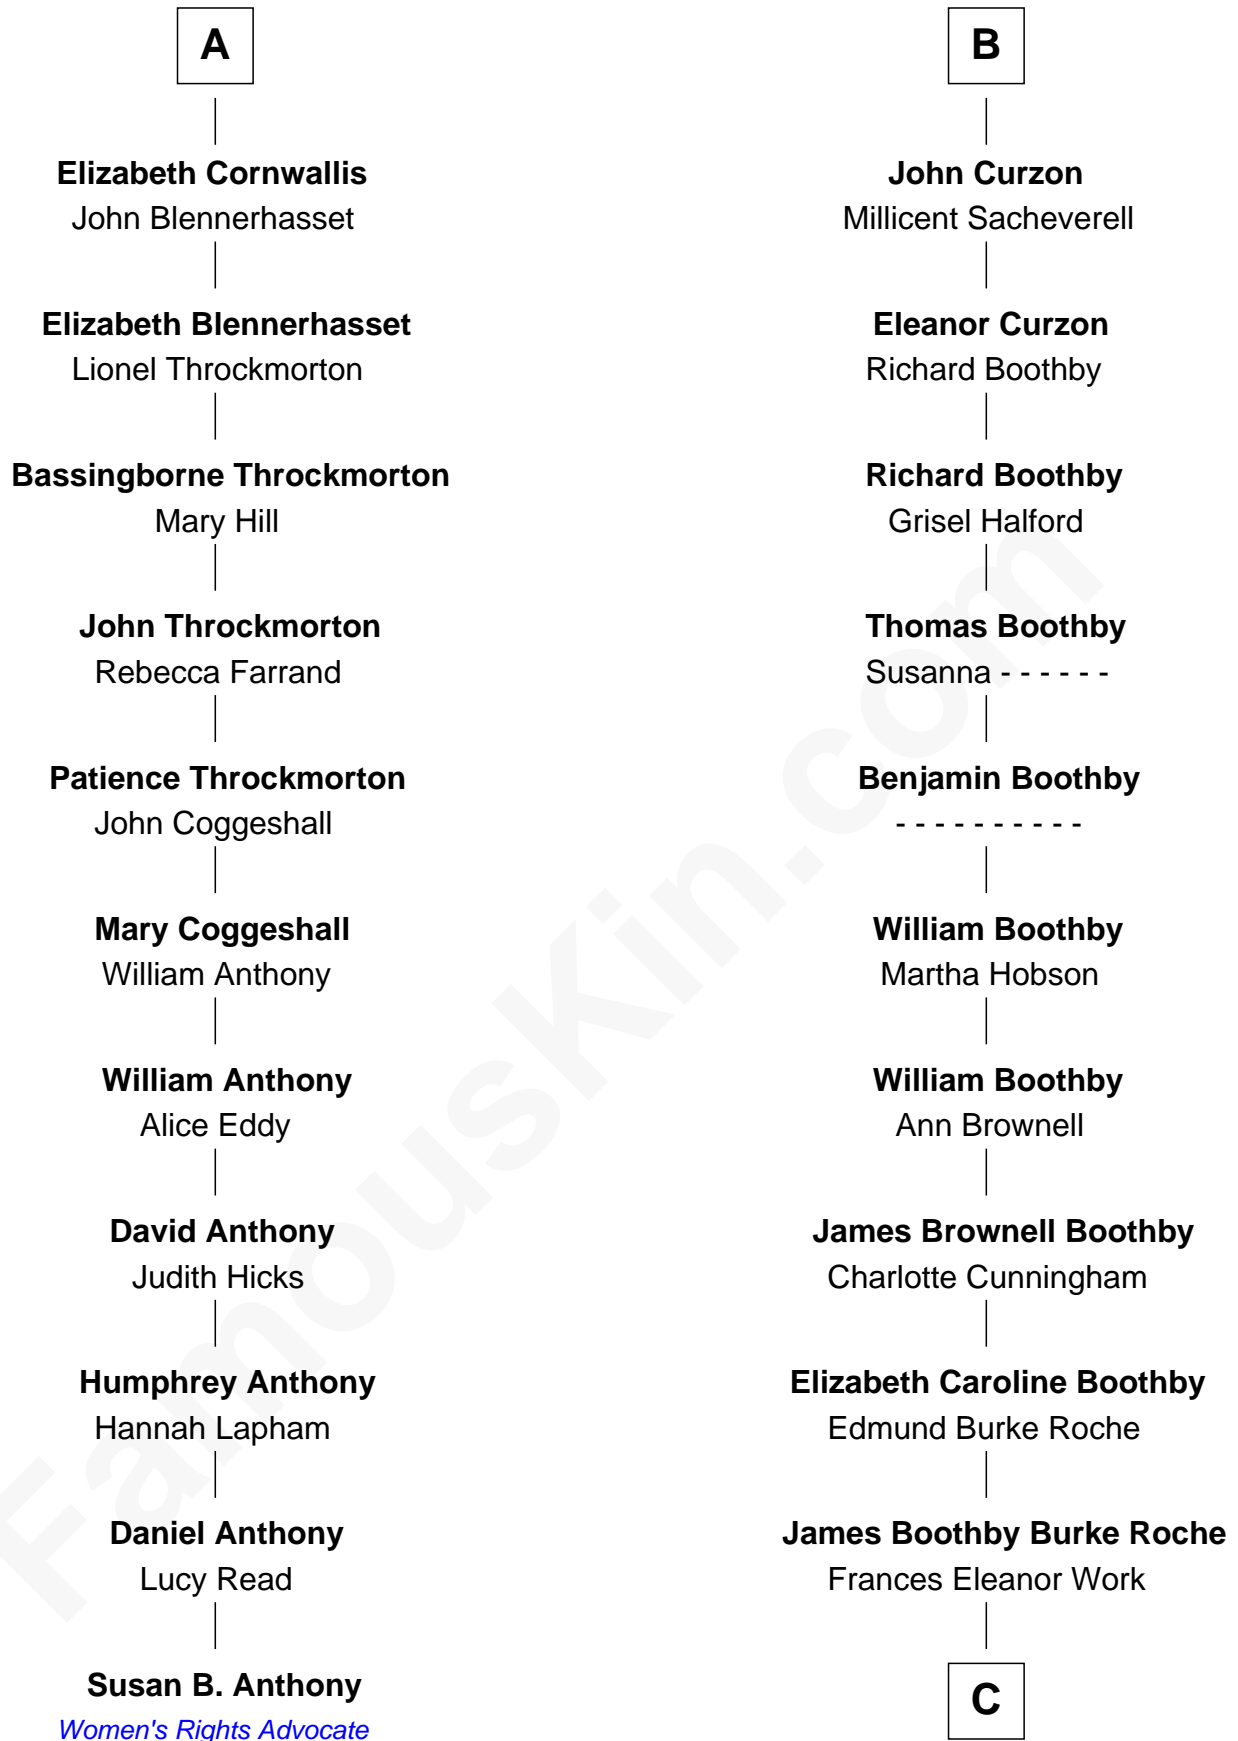

FamousKin.com

Relationship Chart of

Susan B. Anthony

Women's Rights Advocate

17th cousin 3 times removed of

Oliver Platt
Movie Actor

C

Cynthia Burke Roche

Arthur Scott Burden

Eileen Burden

Walter Maynard

Sheila Maynard

Nicholas Platt

Oliver Platt

Movie Actor