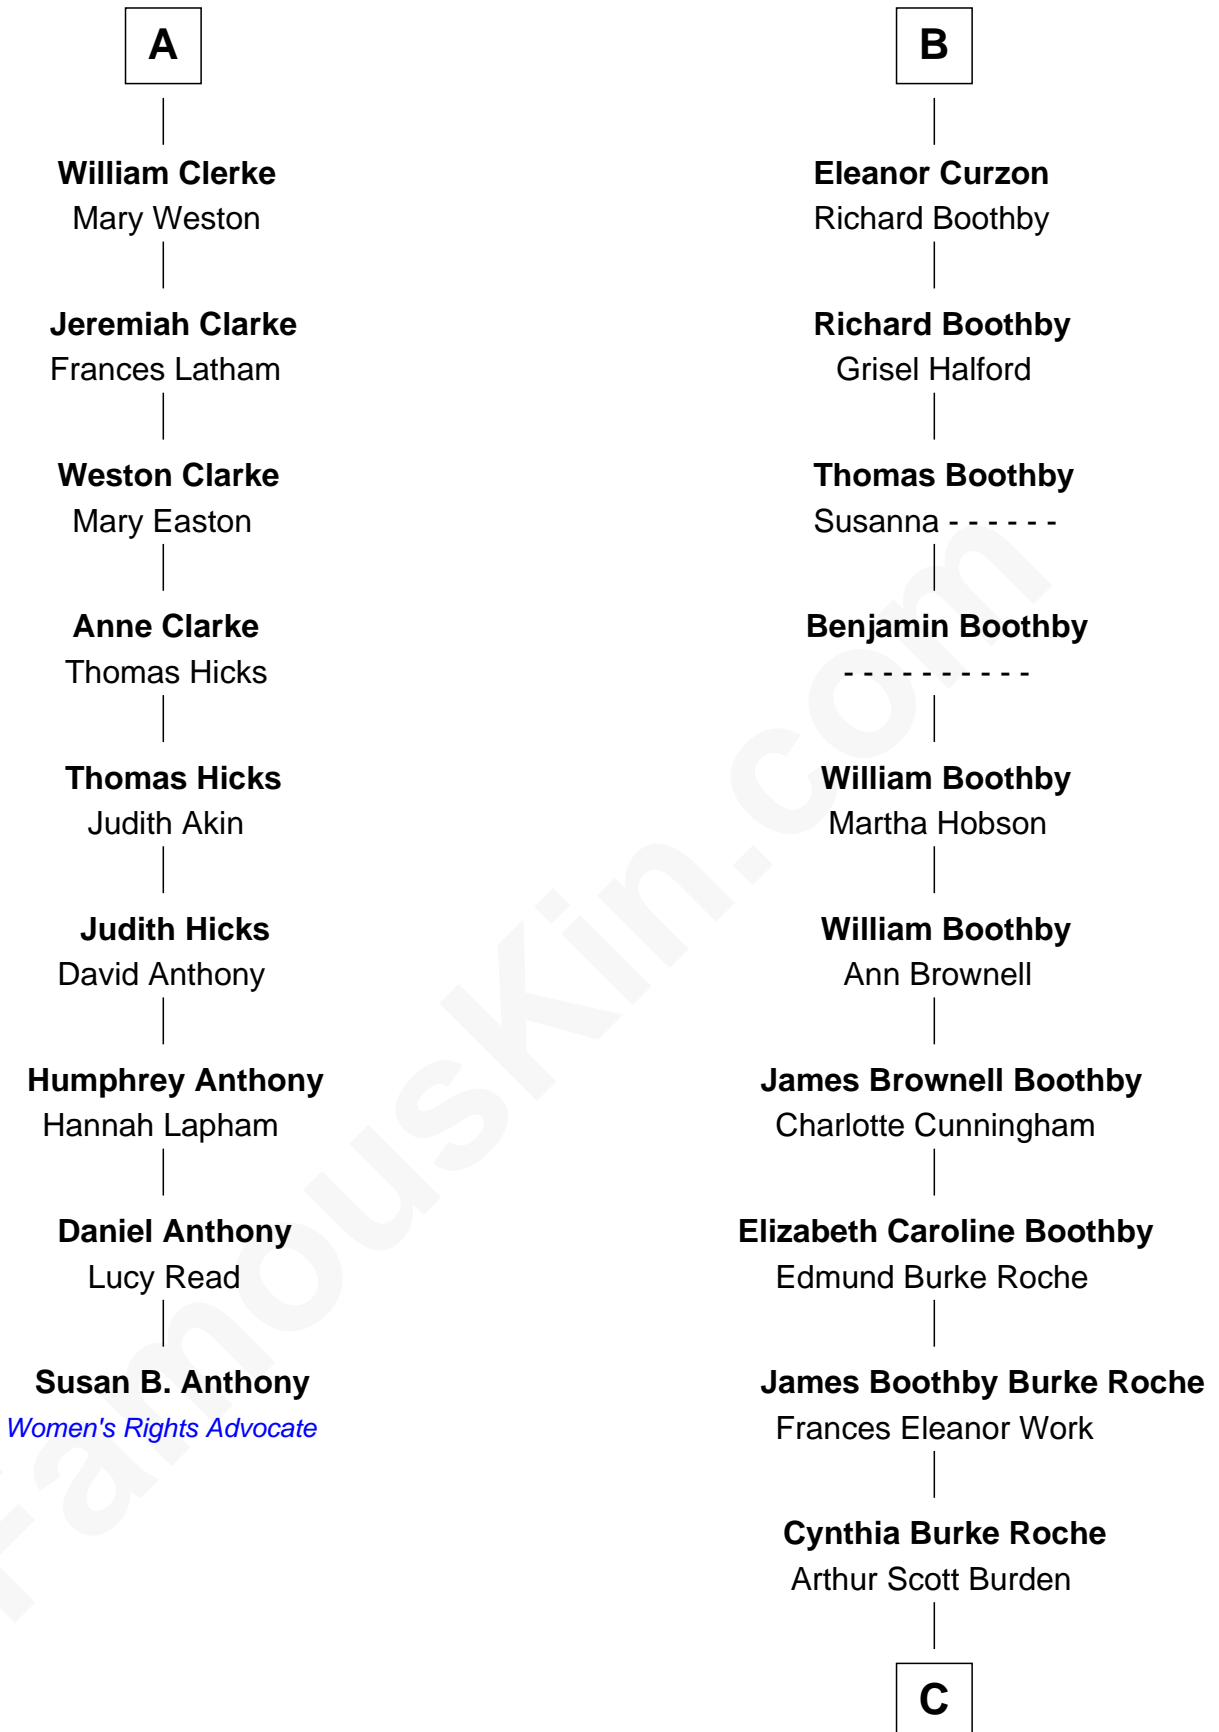

FamousKin.com
Relationship Chart of
Susan B. Anthony
Women's Rights Advocate

15th cousin 4 times removed of

Oliver Platt
Movie Actor

John de Welles
 Maud de Roos

C

Eileen Burden
Walter Maynard

Sheila Maynard
Nicholas Platt