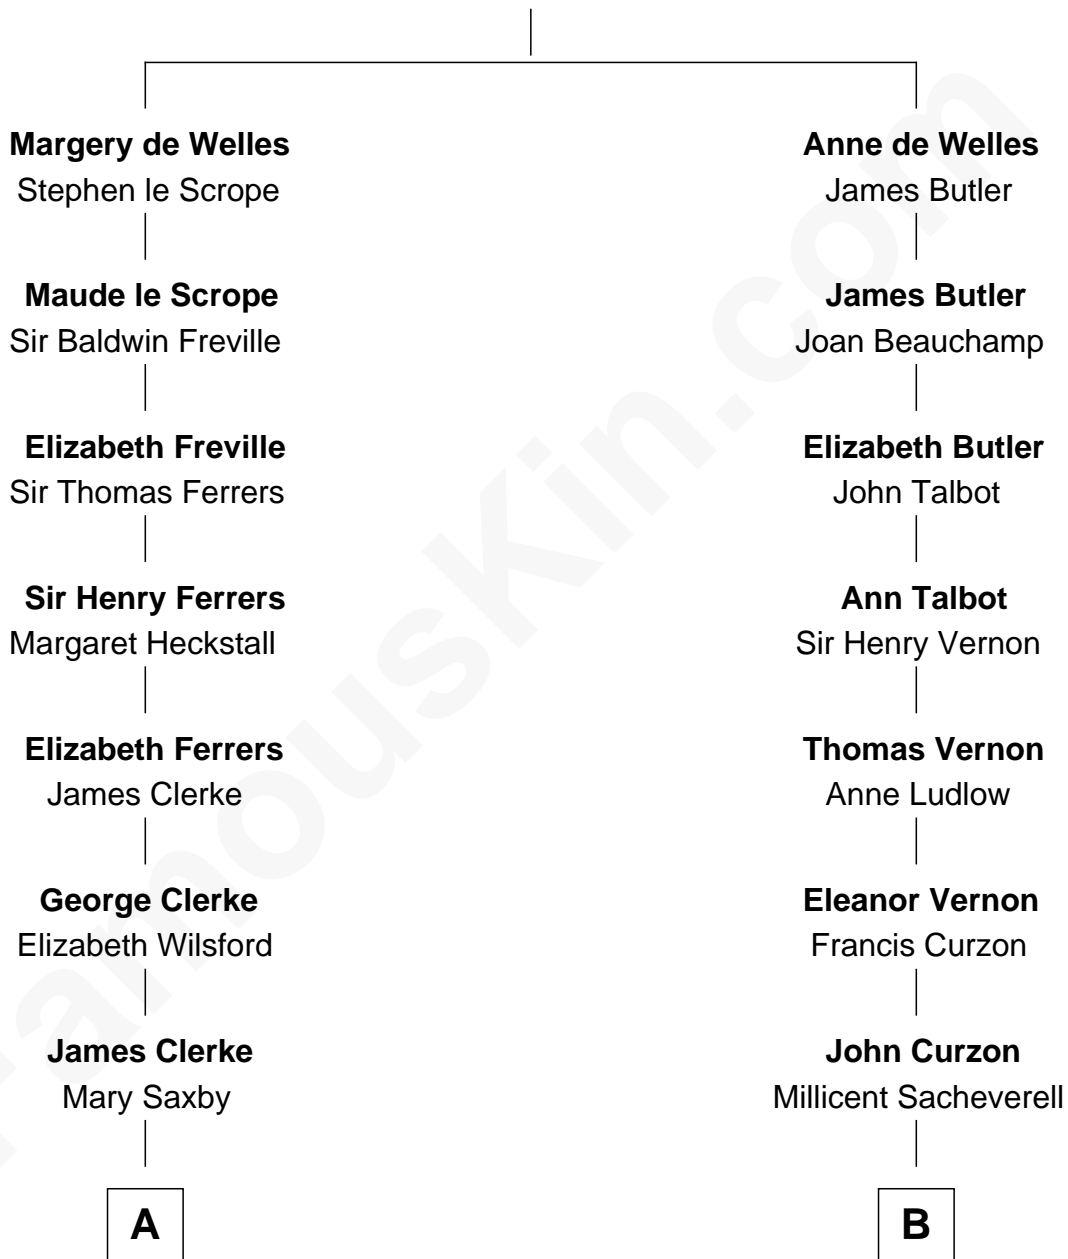

FamousKin.com
Relationship Chart of
Susan B. Anthony
Women's Rights Advocate

15th cousin 4 times removed of

Oliver Platt
Movie Actor

John de Welles
 Maud de Roos

C

Eileen Burden
Walter Maynard

Sheila Maynard
Nicholas Platt