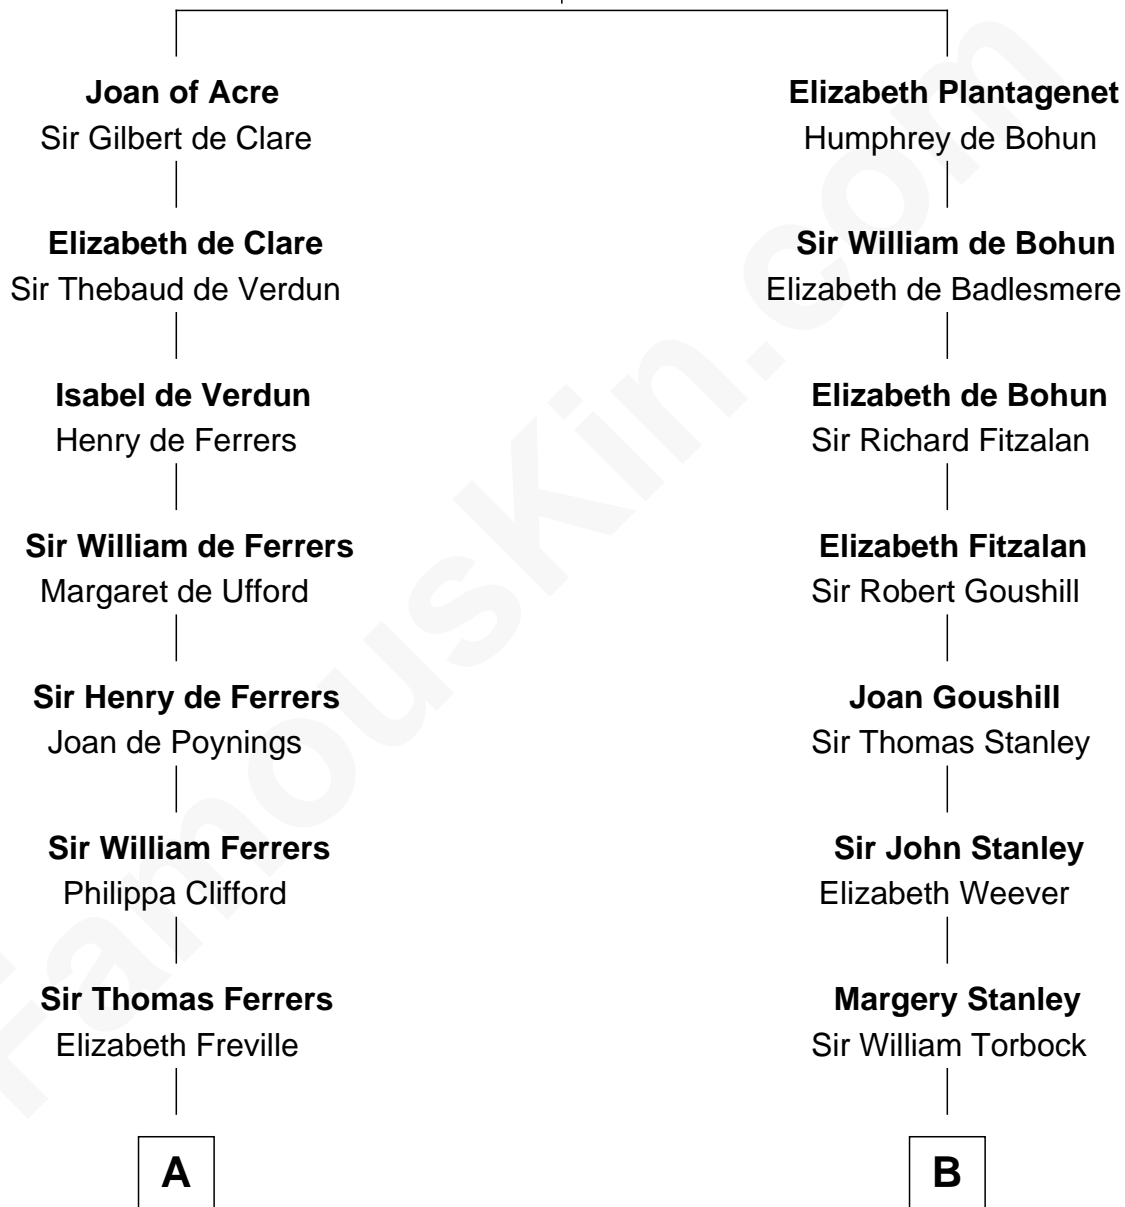

# FamousKin.com Relationship Chart of

**Susan B. Anthony**

*Women's Rights Advocate*

19th cousin of

**Thomas Hunt Morgan**

*Nobel Prize Winner in Physiology or Medicine*

**King Edward I**  
Eleanor of Castile

FamousKin.com