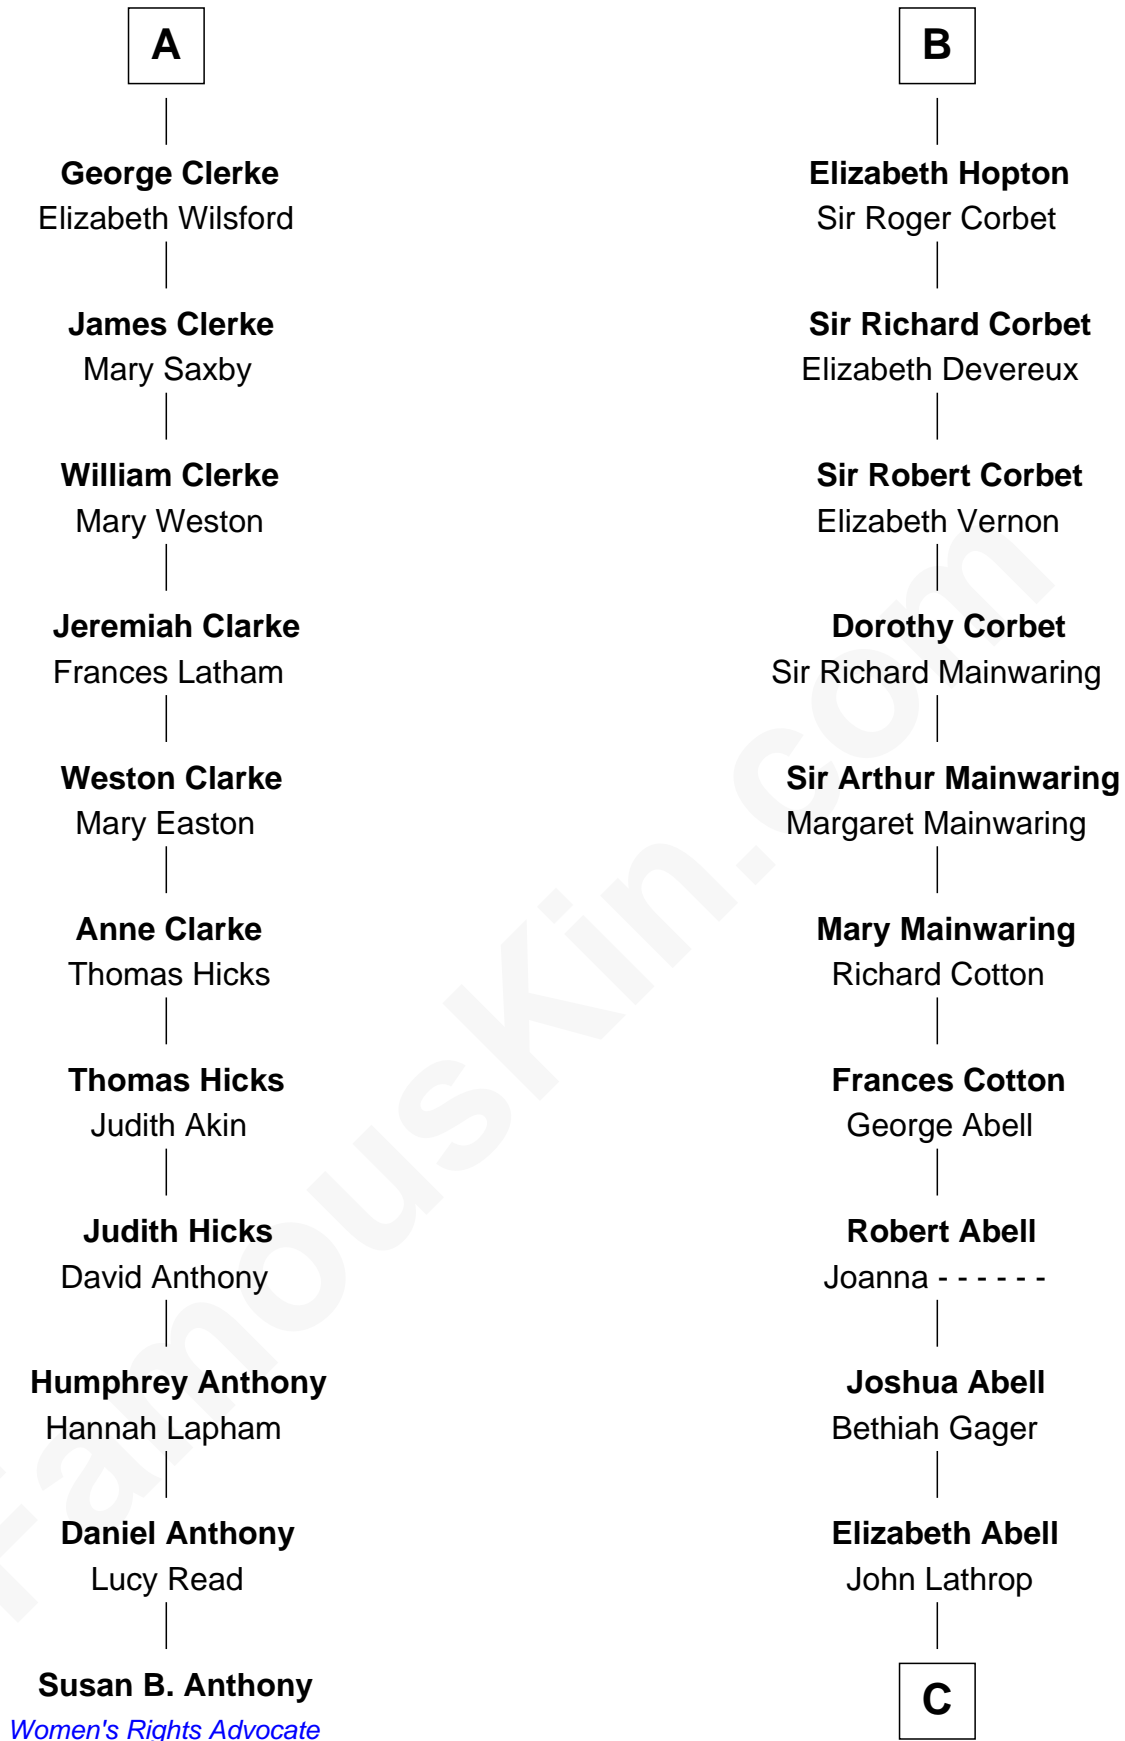

# FamousKin.com Relationship Chart of

**Susan B. Anthony**

*Women's Rights Advocate*

17th cousin 4 times removed of

**Marjorie Post**

*Founder of General Foods*

**C**

**Azel Lathrop**  
Elizabeth Hyde

**Erastus Lathrop**  
Sarah Bailey

**Caroline Cushman Lathrop**  
Charles Rollin Post

**Charles William Post**  
Elle Letitia Merriweather

**Marjorie Post**  
*Founder of General Foods*

FamousKin.com