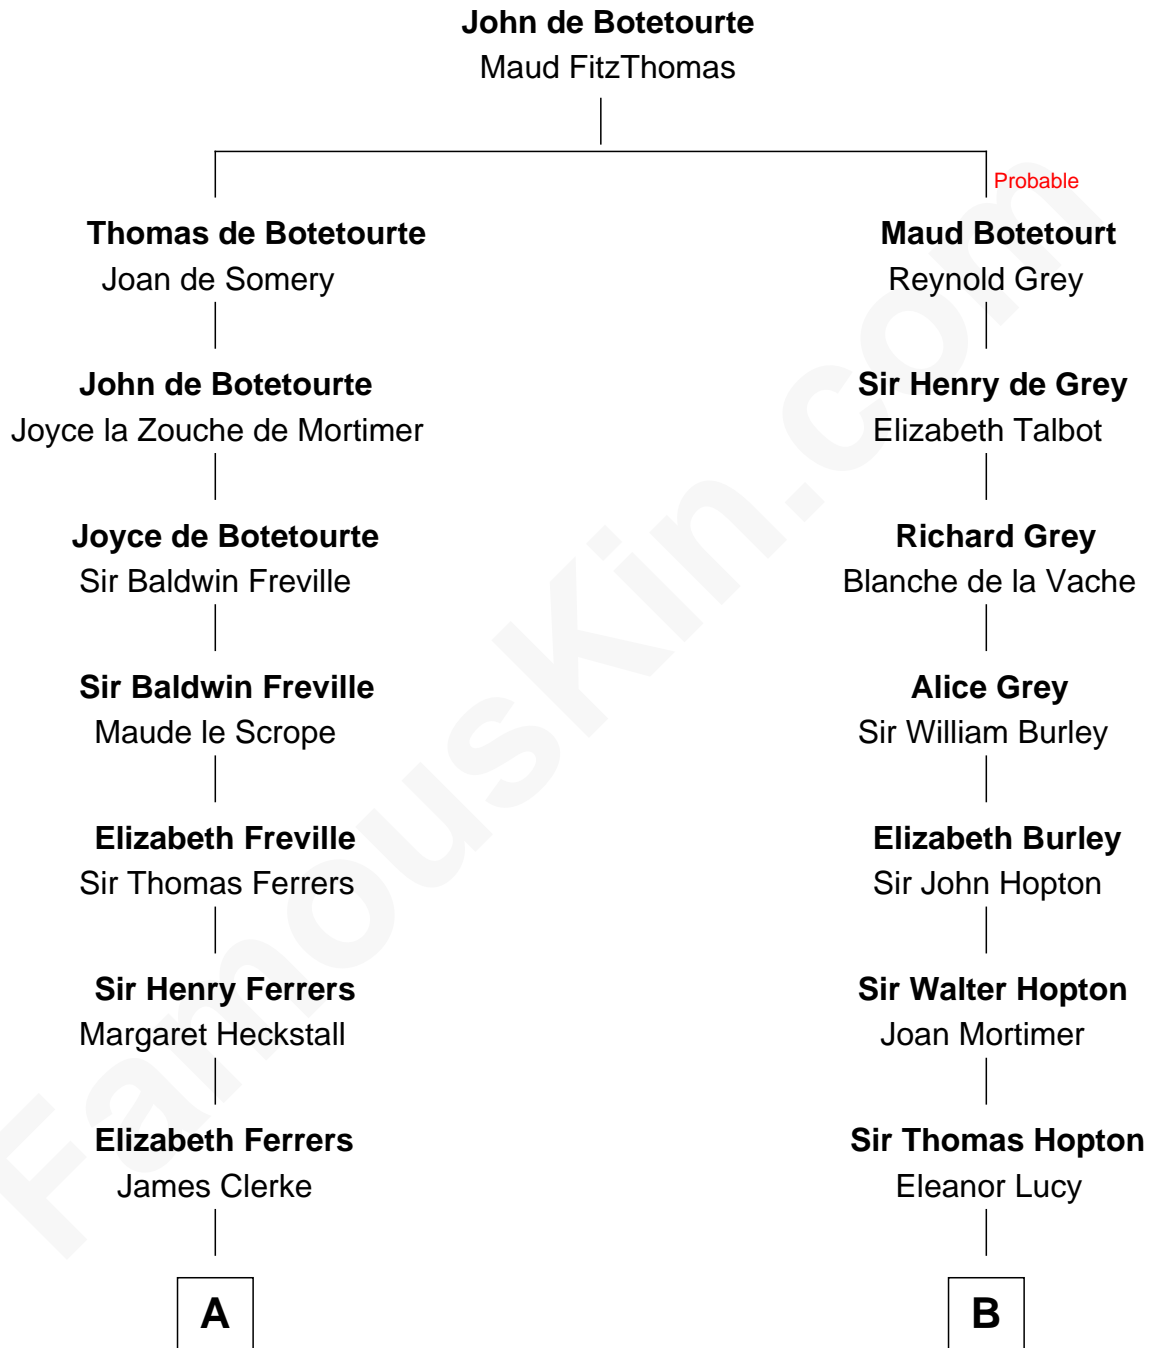

# FamousKin.com Relationship Chart of

**Susan B. Anthony**

*Women's Rights Advocate*

17th cousin 4 times removed of

**Marjorie Post**

*Founder of General Foods*

**C**

**Azel Lathrop**  
Elizabeth Hyde

**Erastus Lathrop**  
Sarah Bailey

**Caroline Cushman Lathrop**  
Charles Rollin Post

**Charles William Post**  
Elle Letitia Merriweather

**Marjorie Post**  
*Founder of General Foods*

FamousKin.com