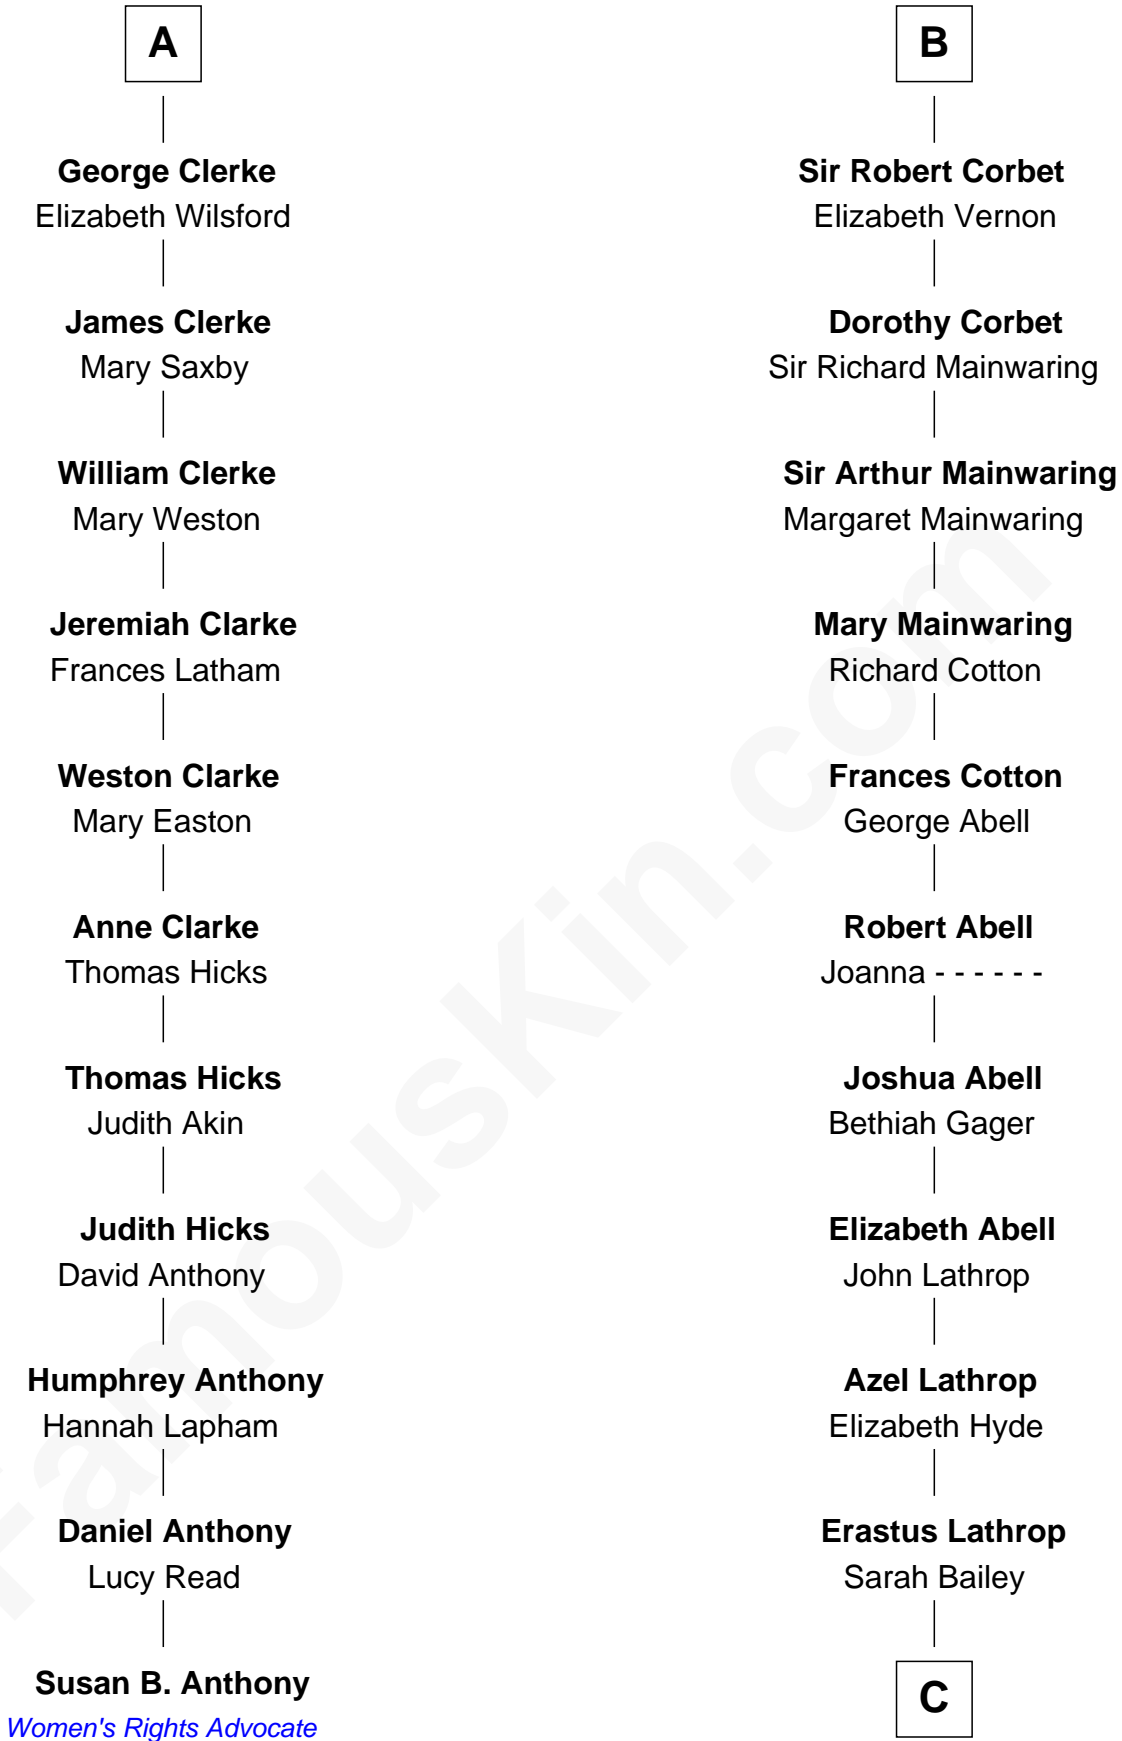

FamousKin.com Relationship Chart of

Susan B. Anthony

Women's Rights Advocate

17th cousin 2 times removed of

Marjorie Post

Founder of General Foods

C

—
Caroline Cushman Lathrop

Charles Rollin Post

—
Charles William Post

Elle Letitia Merriweather

—
Marjorie Post

Founder of General Foods

FamousKin.com