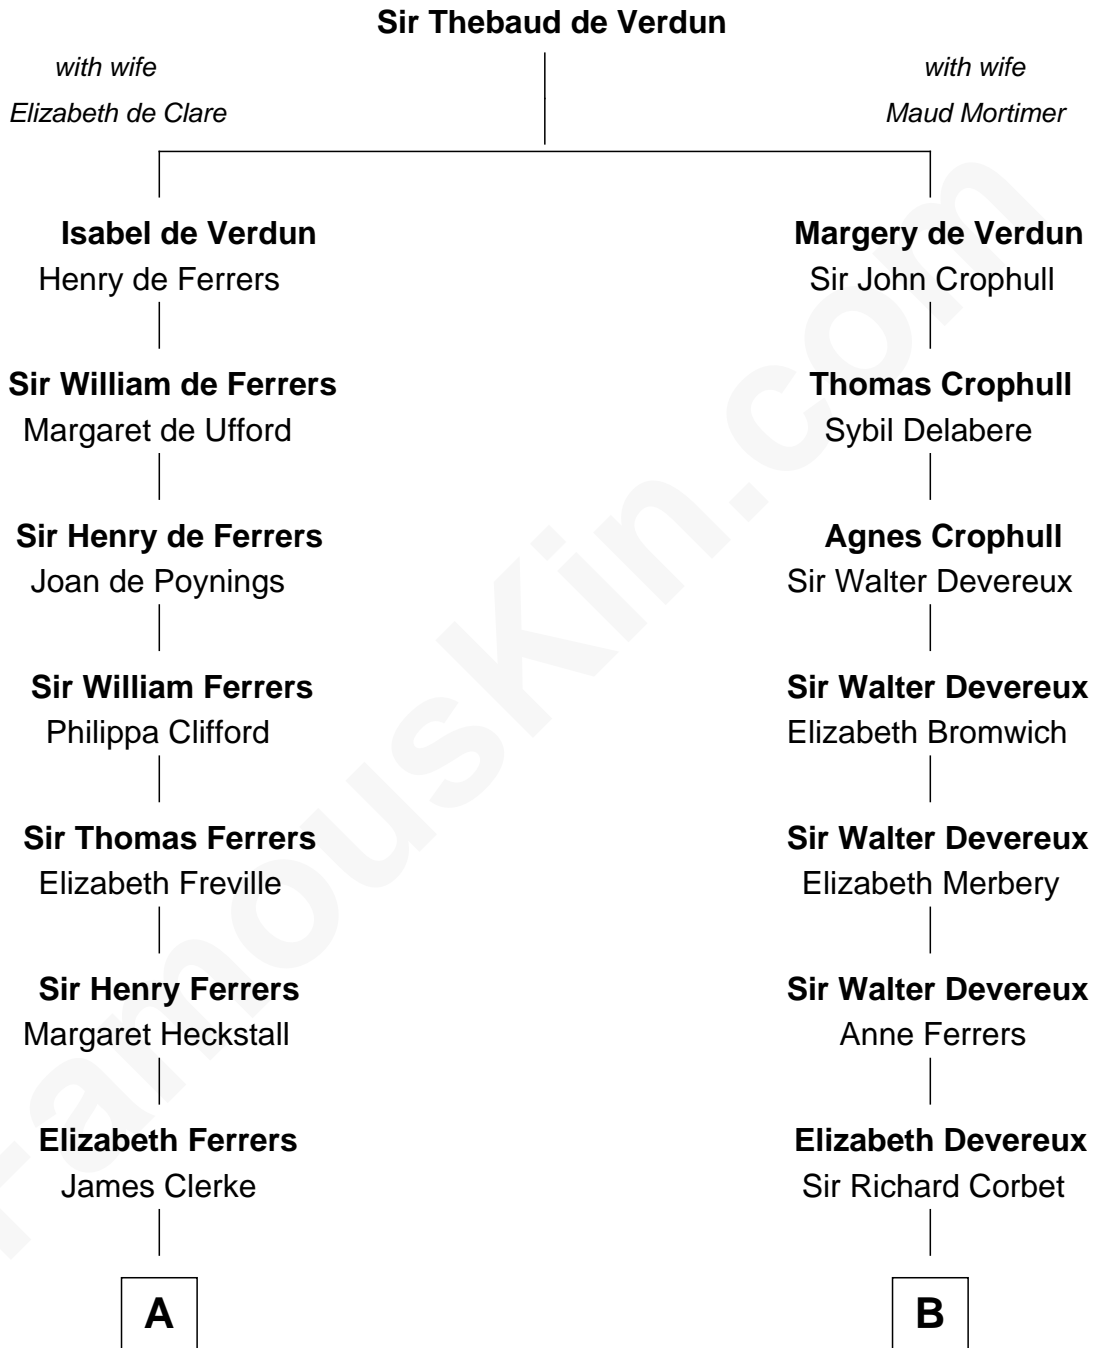

FamousKin.com Relationship Chart of

Susan B. Anthony

Women's Rights Advocate

17th cousin 2 times removed of

Marjorie Post

Founder of General Foods

C

—
Caroline Cushman Lathrop

Charles Rollin Post

—
Charles William Post

Elle Letitia Merriweather

—
Marjorie Post

Founder of General Foods

FamousKin.com