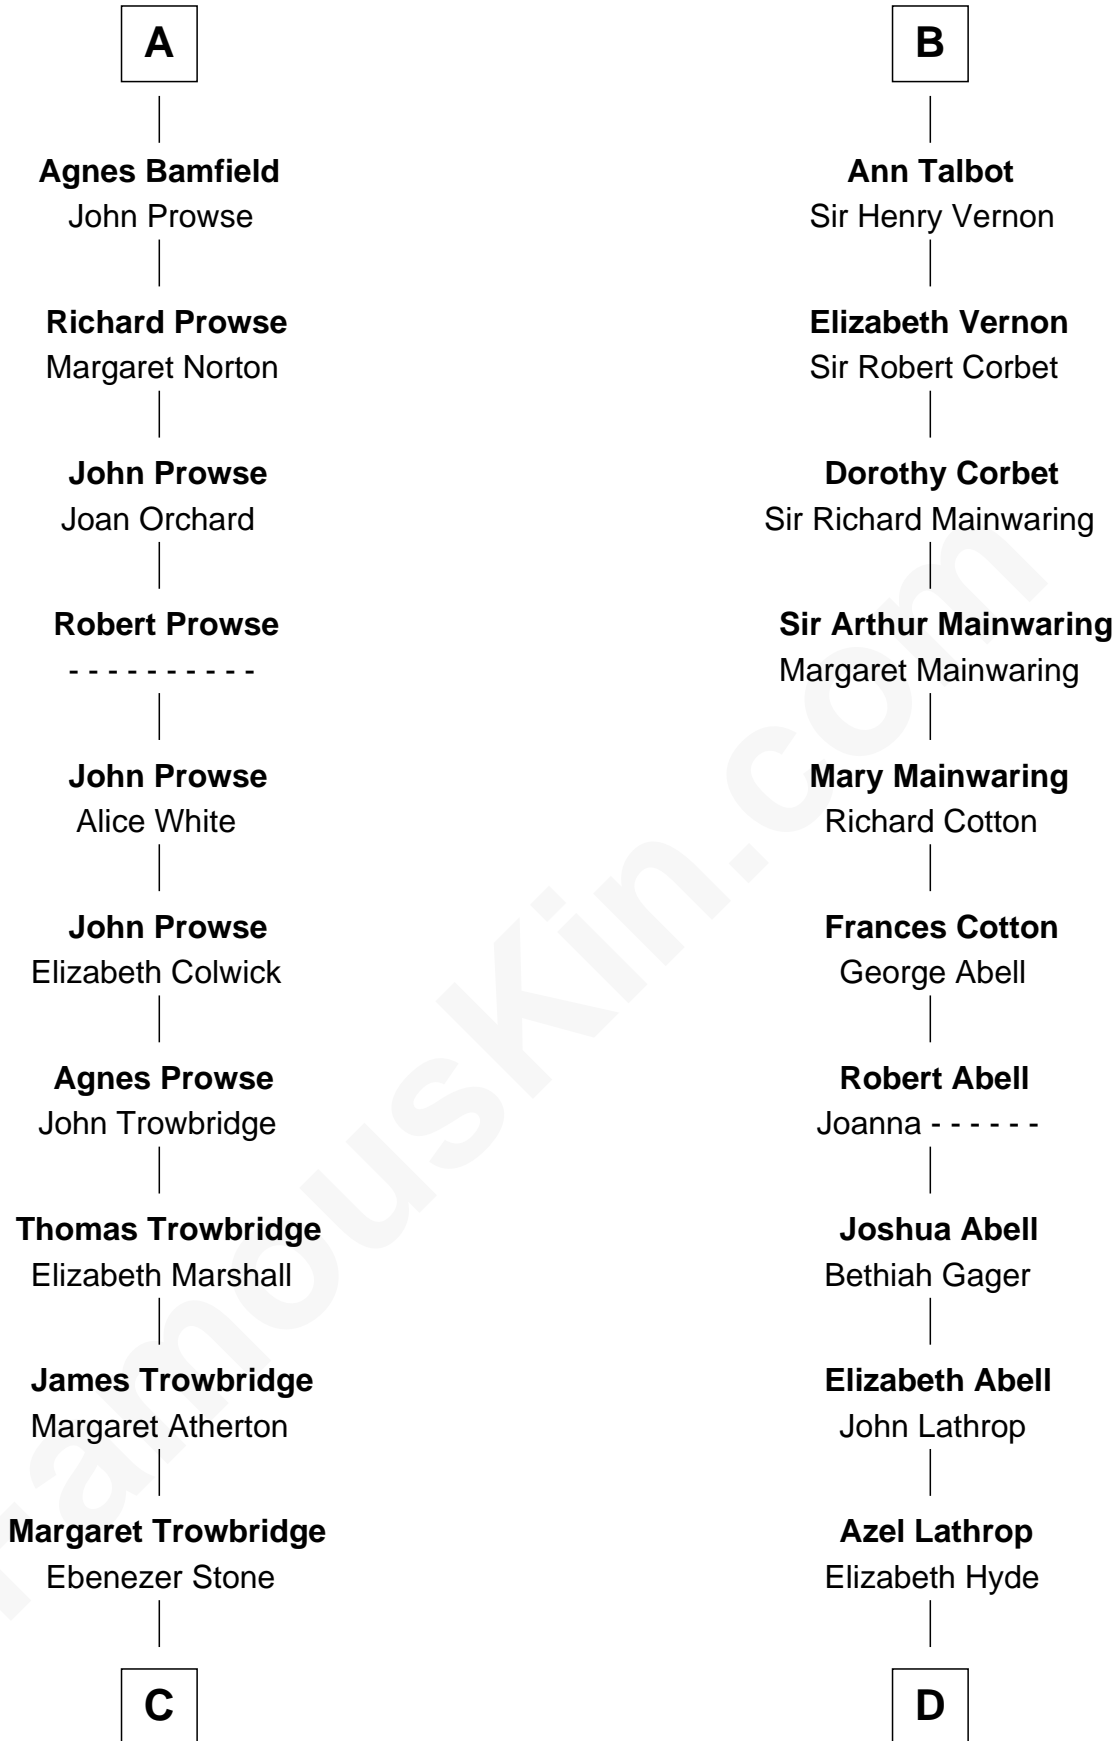

FamousKin.com Relationship Chart of

Susan B. Anthony

Women's Rights Advocate

20th cousin 1 time removed of

Marjorie Post

Founder of General Foods

Sir Geoffrey FitzPiers

Aveline de Clare

C

Mindwell Stone
Ebenezer Woodward

Mary Woodward
Jonathan Richardson

Susannah Richardson
Daniel Read

Lucy Read
Daniel Anthony

Susan B. Anthony
Women's Rights Advocate

D

Erastus Lathrop
Sarah Bailey

Caroline Cushman Lathrop
Charles Rollin Post

Charles William Post
Elle Letitia Merriweather

Marjorie Post
Founder of General Foods