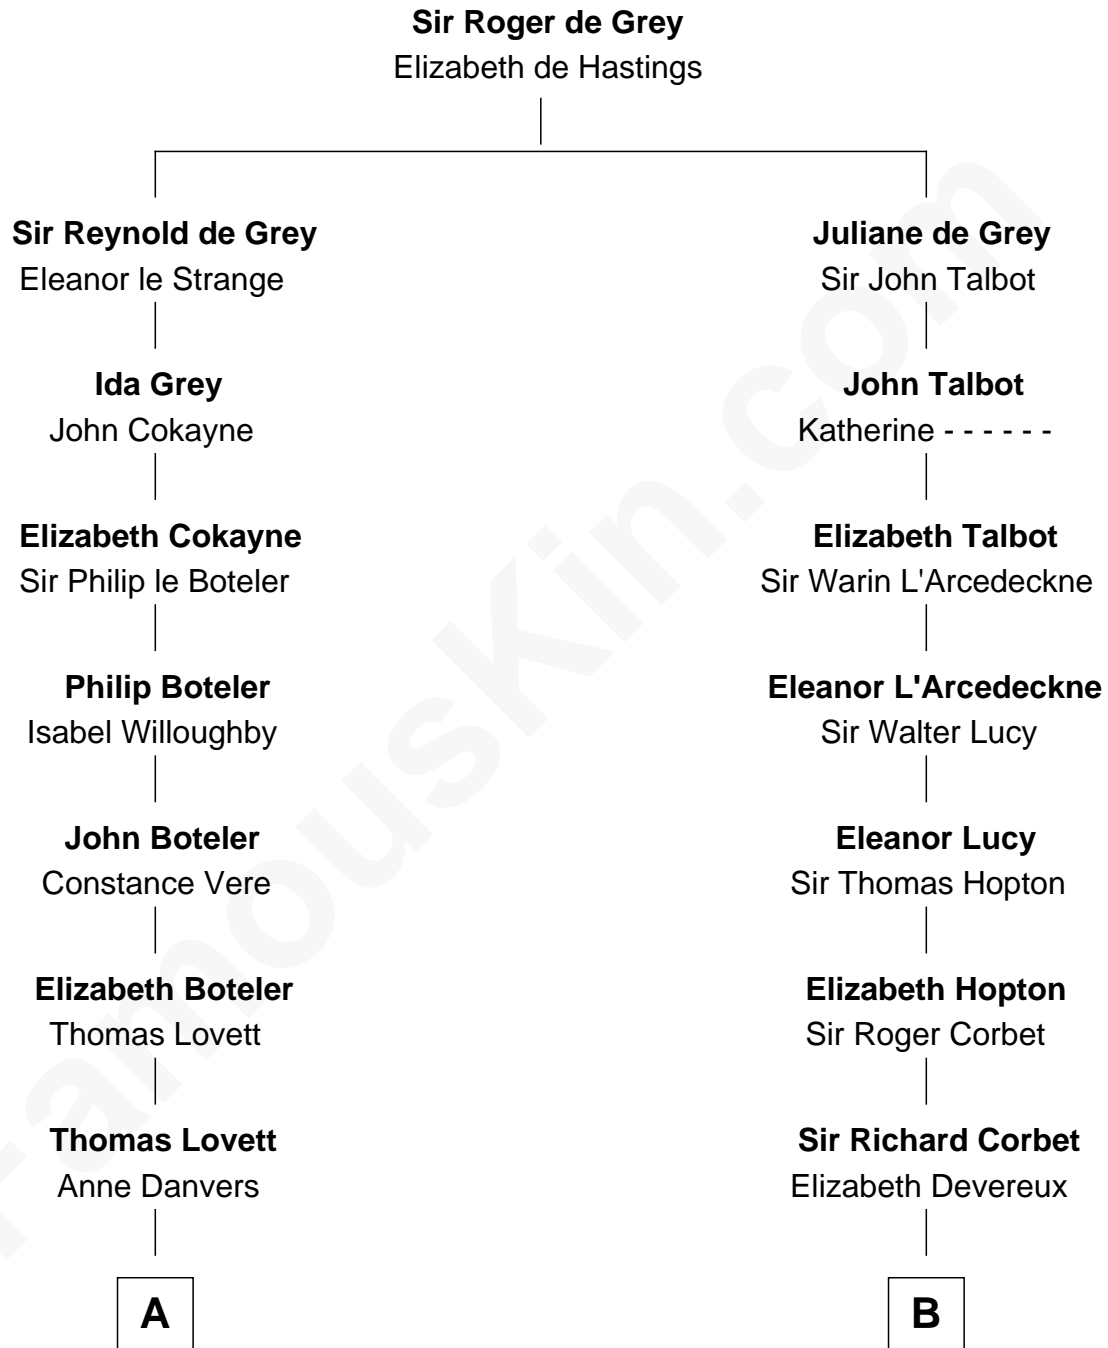

FamousKin.com Relationship Chart of

Susan B. Anthony

Women's Rights Advocate

17th cousin 2 times removed of

Marjorie Post

Founder of General Foods

C

—
Caroline Cushman Lathrop

Charles Rollin Post

—
Charles William Post

Elle Letitia Merriweather

—
Marjorie Post

Founder of General Foods

FamousKin.com