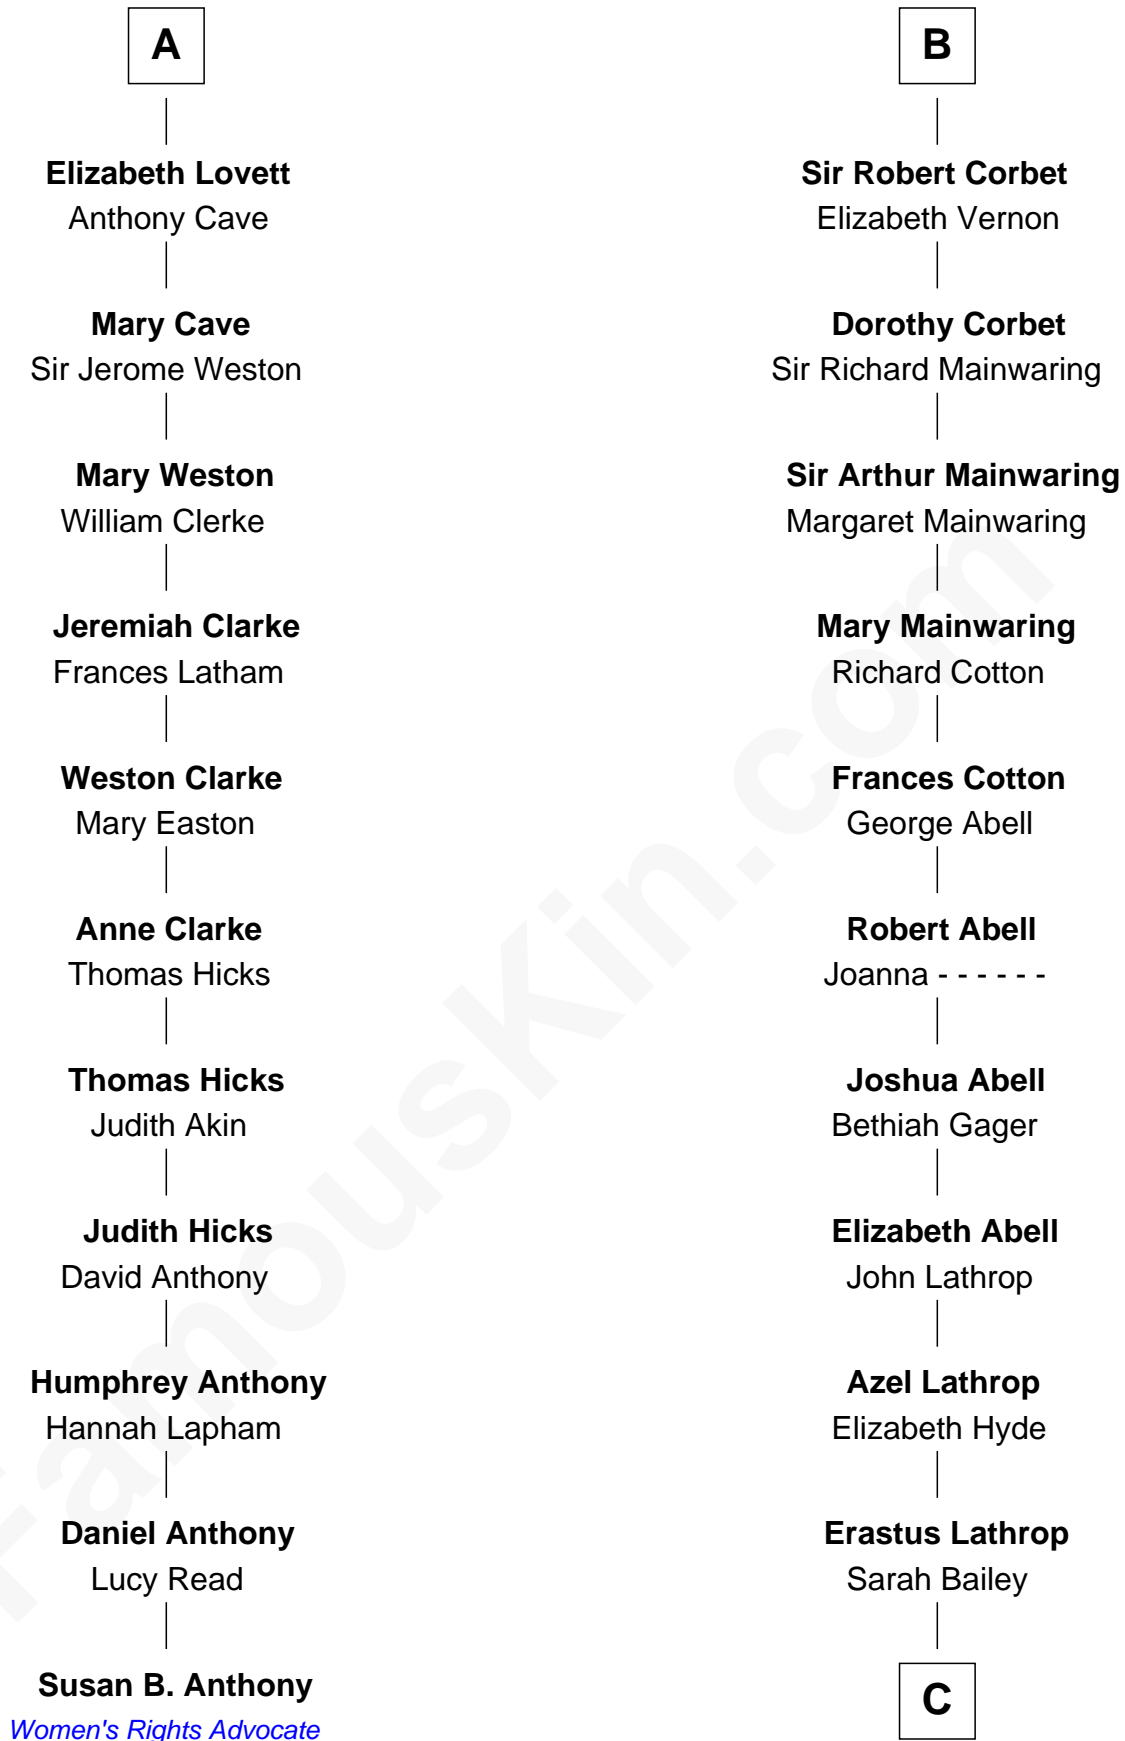

FamousKin.com Relationship Chart of

Susan B. Anthony

Women's Rights Advocate

17th cousin 2 times removed of

Marjorie Post

Founder of General Foods

C

—
Caroline Cushman Lathrop

Charles Rollin Post

—
Charles William Post

Elle Letitia Merriweather

—
Marjorie Post

Founder of General Foods

FamousKin.com