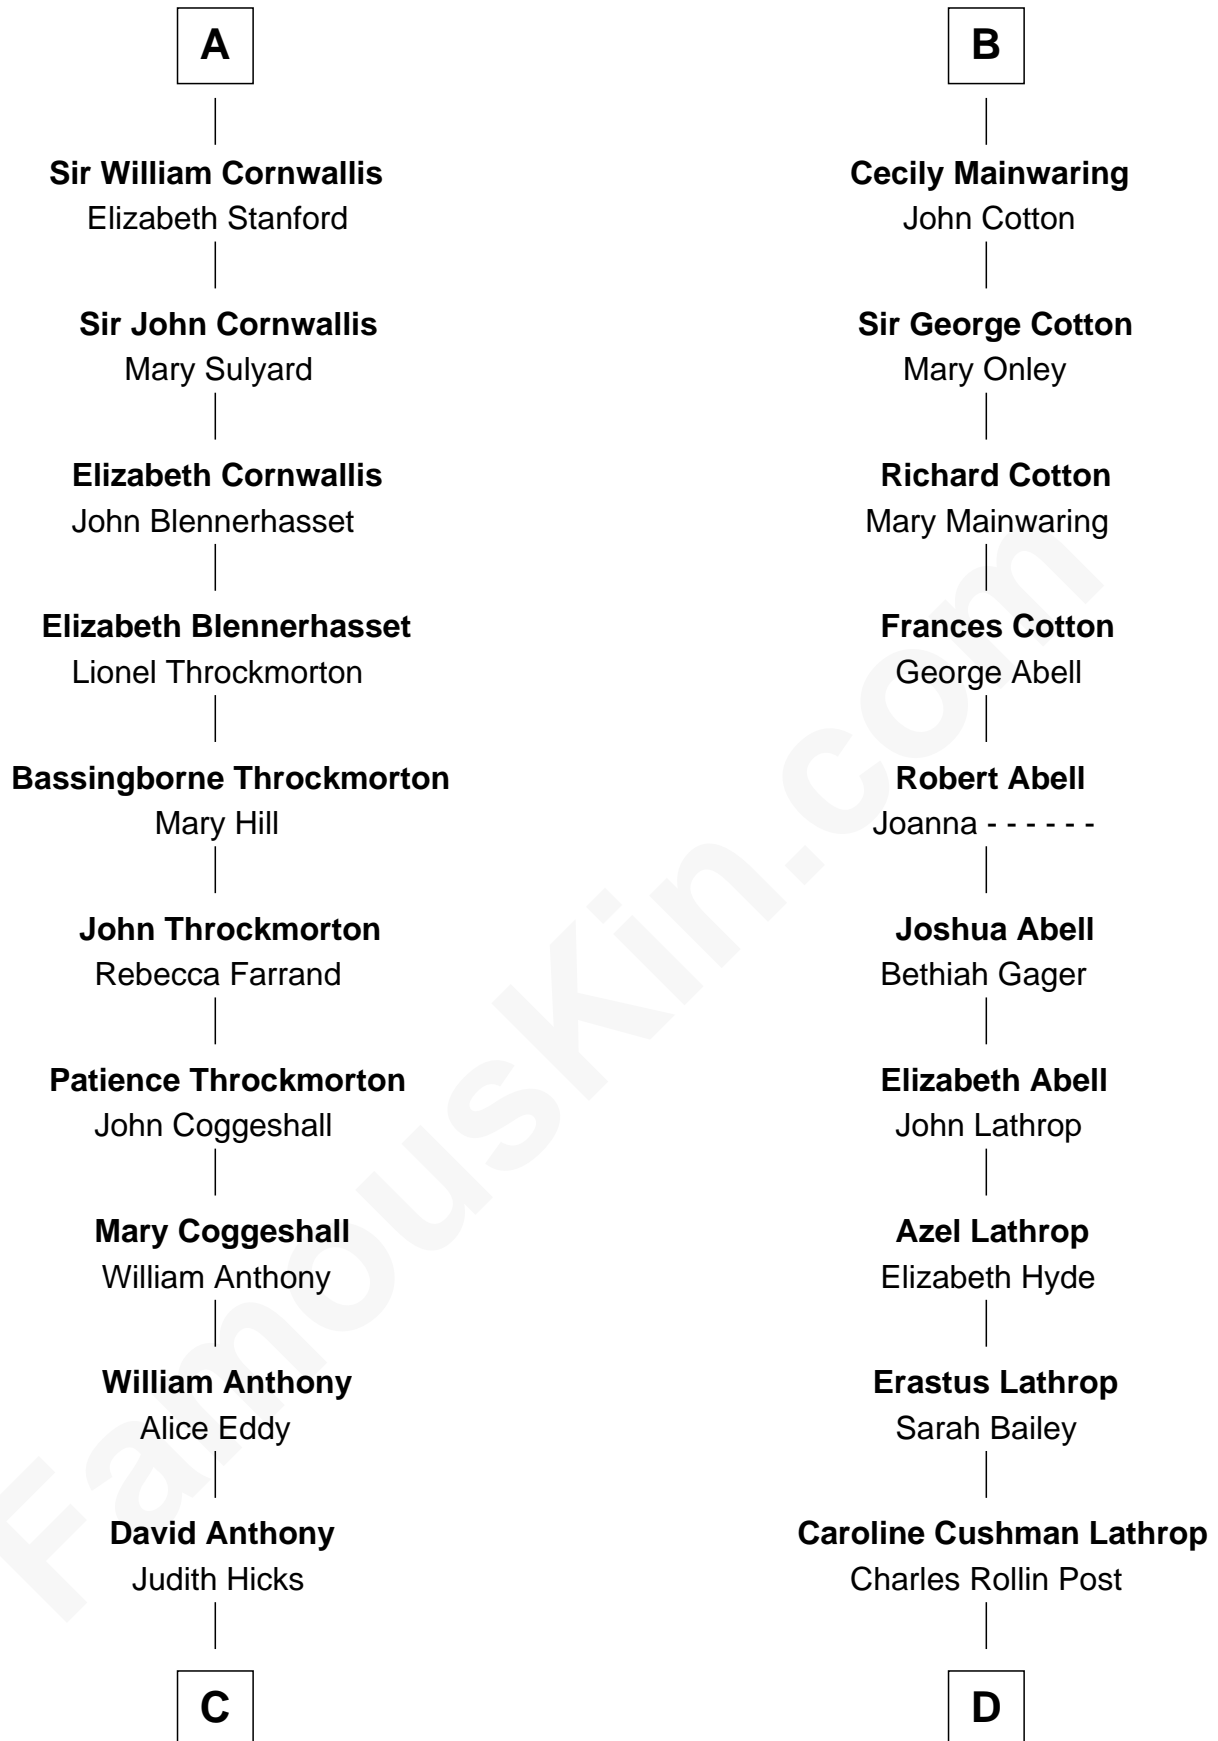

FamousKin.com Relationship Chart of

Susan B. Anthony

Women's Rights Advocate

18th cousin 1 time removed of

Marjorie Post

Founder of General Foods

Sir Hugh le Despencer

Isabella de Beauchamp

Constance Blount

Sir John Sutton

Elizabeth Berkeley

Jane Sutton

Thomas Mainwaring

B

C

Humphrey Anthony

Hannah Lapham

Daniel Anthony

Lucy Read

Susan B. Anthony

Women's Rights Advocate

D

Charles William Post

Elle Letitia Merriweather