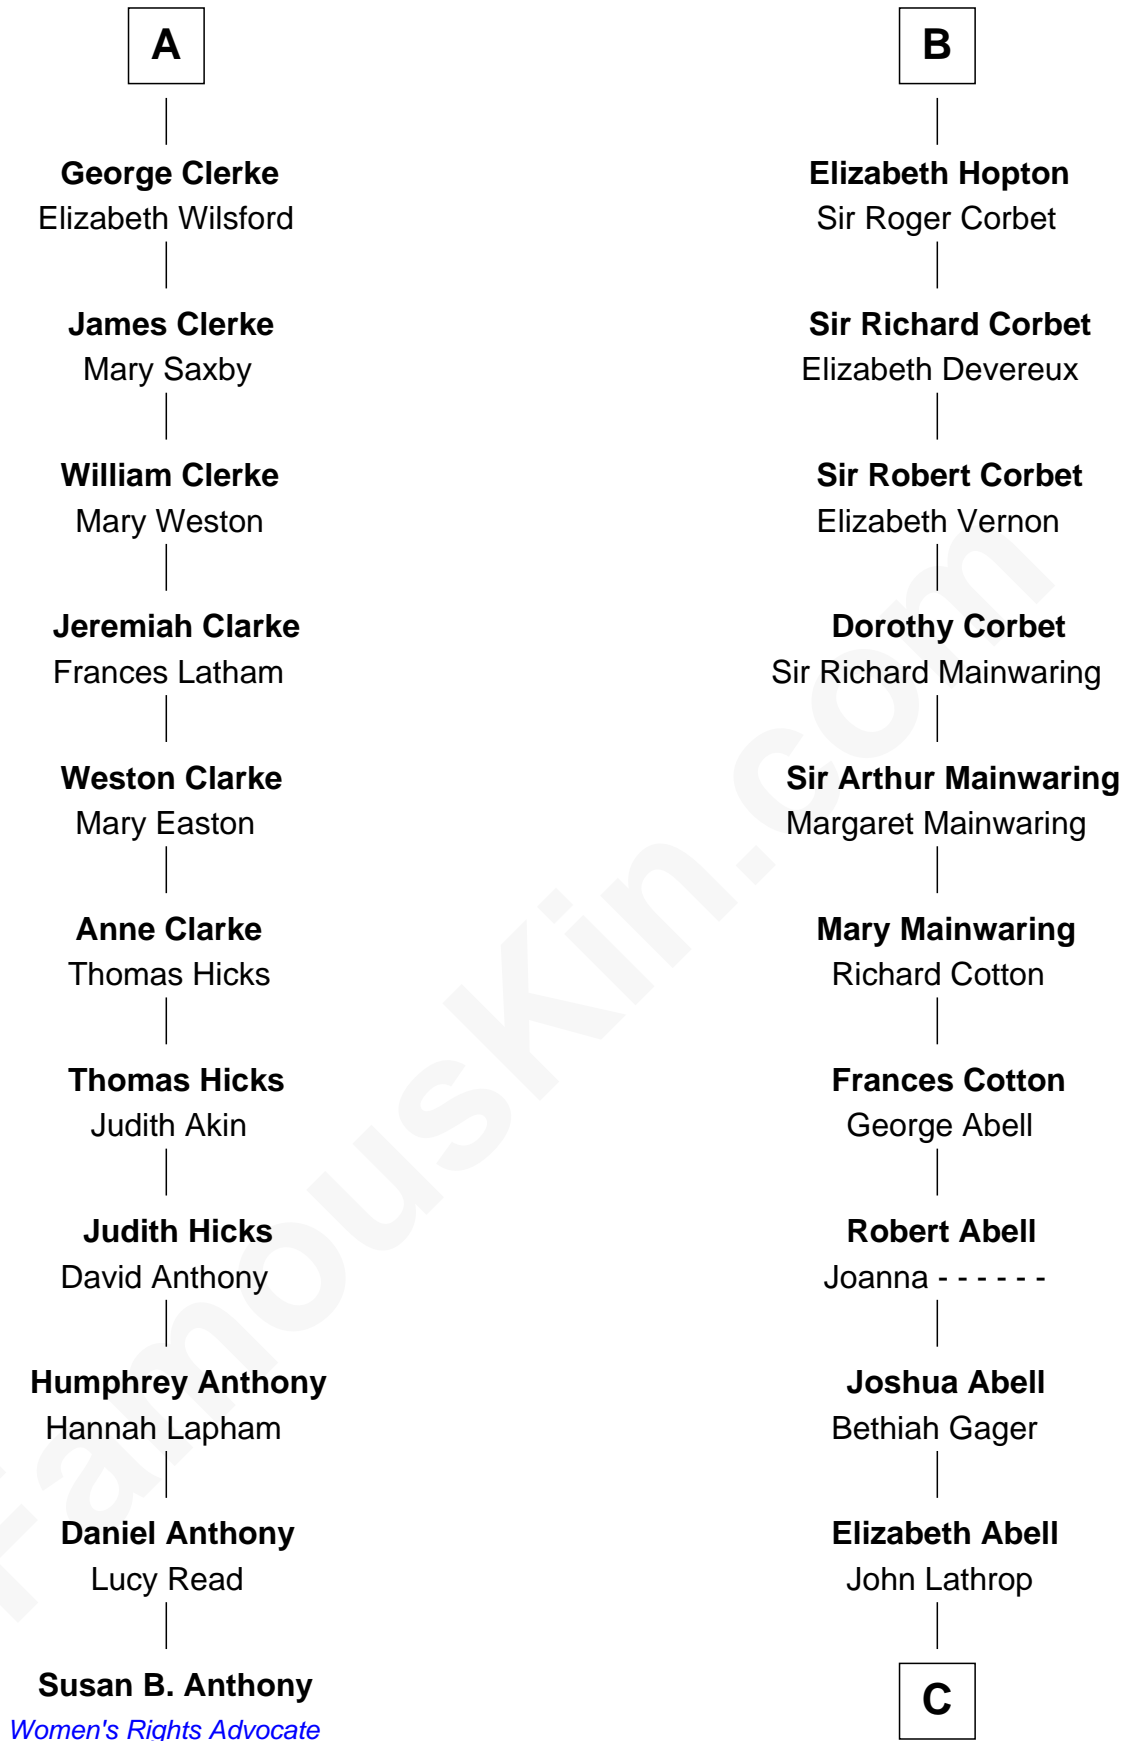

FamousKin.com Relationship Chart of

Susan B. Anthony

Women's Rights Advocate

17th cousin 3 times removed of

C. W. Post

Founder of Post Cereals

John de Botetourte

Maud FitzThomas

C

Azel Lathrop
Elizabeth Hyde

Erastus Lathrop
Sarah Bailey

Caroline Cushman Lathrop
Charles Rollin Post

C. W. Post
Founder of Post Cereals

FamousKin.com