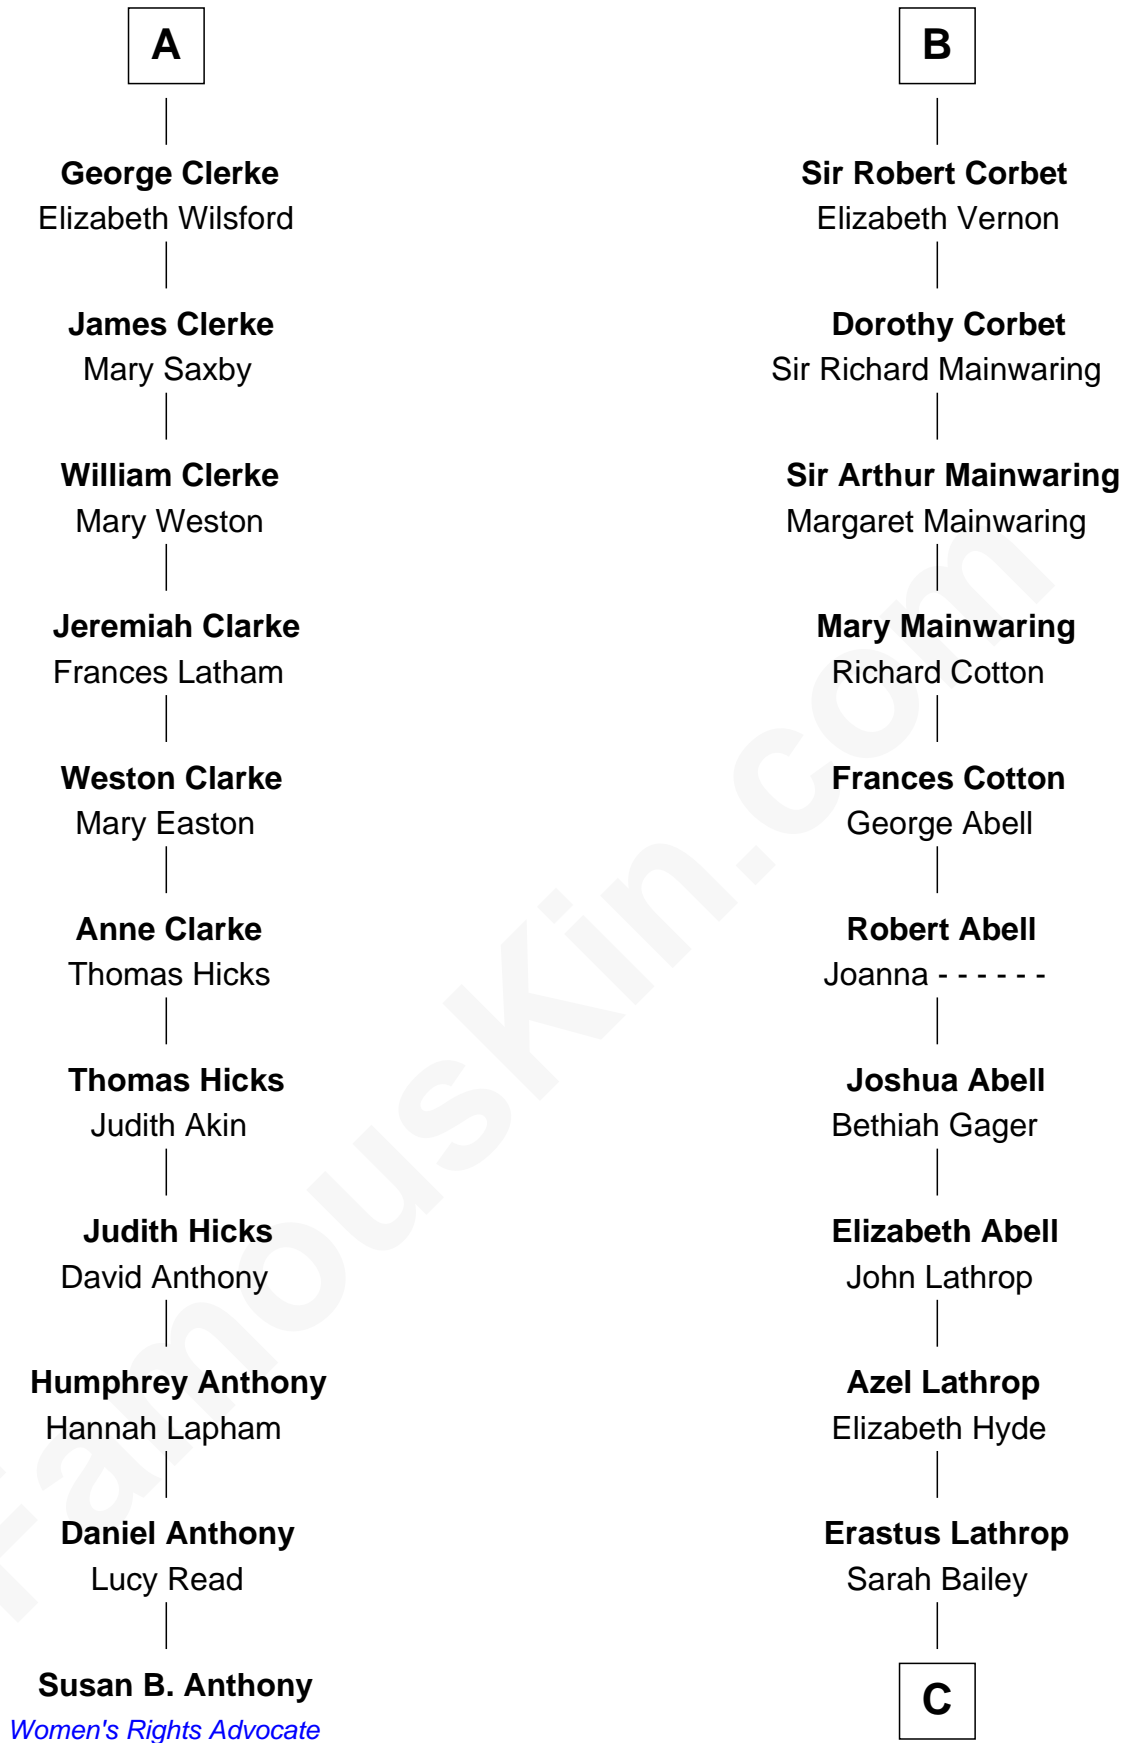

# FamousKin.com Relationship Chart of

**Susan B. Anthony**

*Women's Rights Advocate*

17th cousin 1 time removed of

**C. W. Post**

*Founder of Post Cereals*

**C**

**Caroline Cushman Lathrop**

Charles Rollin Post

**C. W. Post**

*Founder of Post Cereals*

FamousKin.com