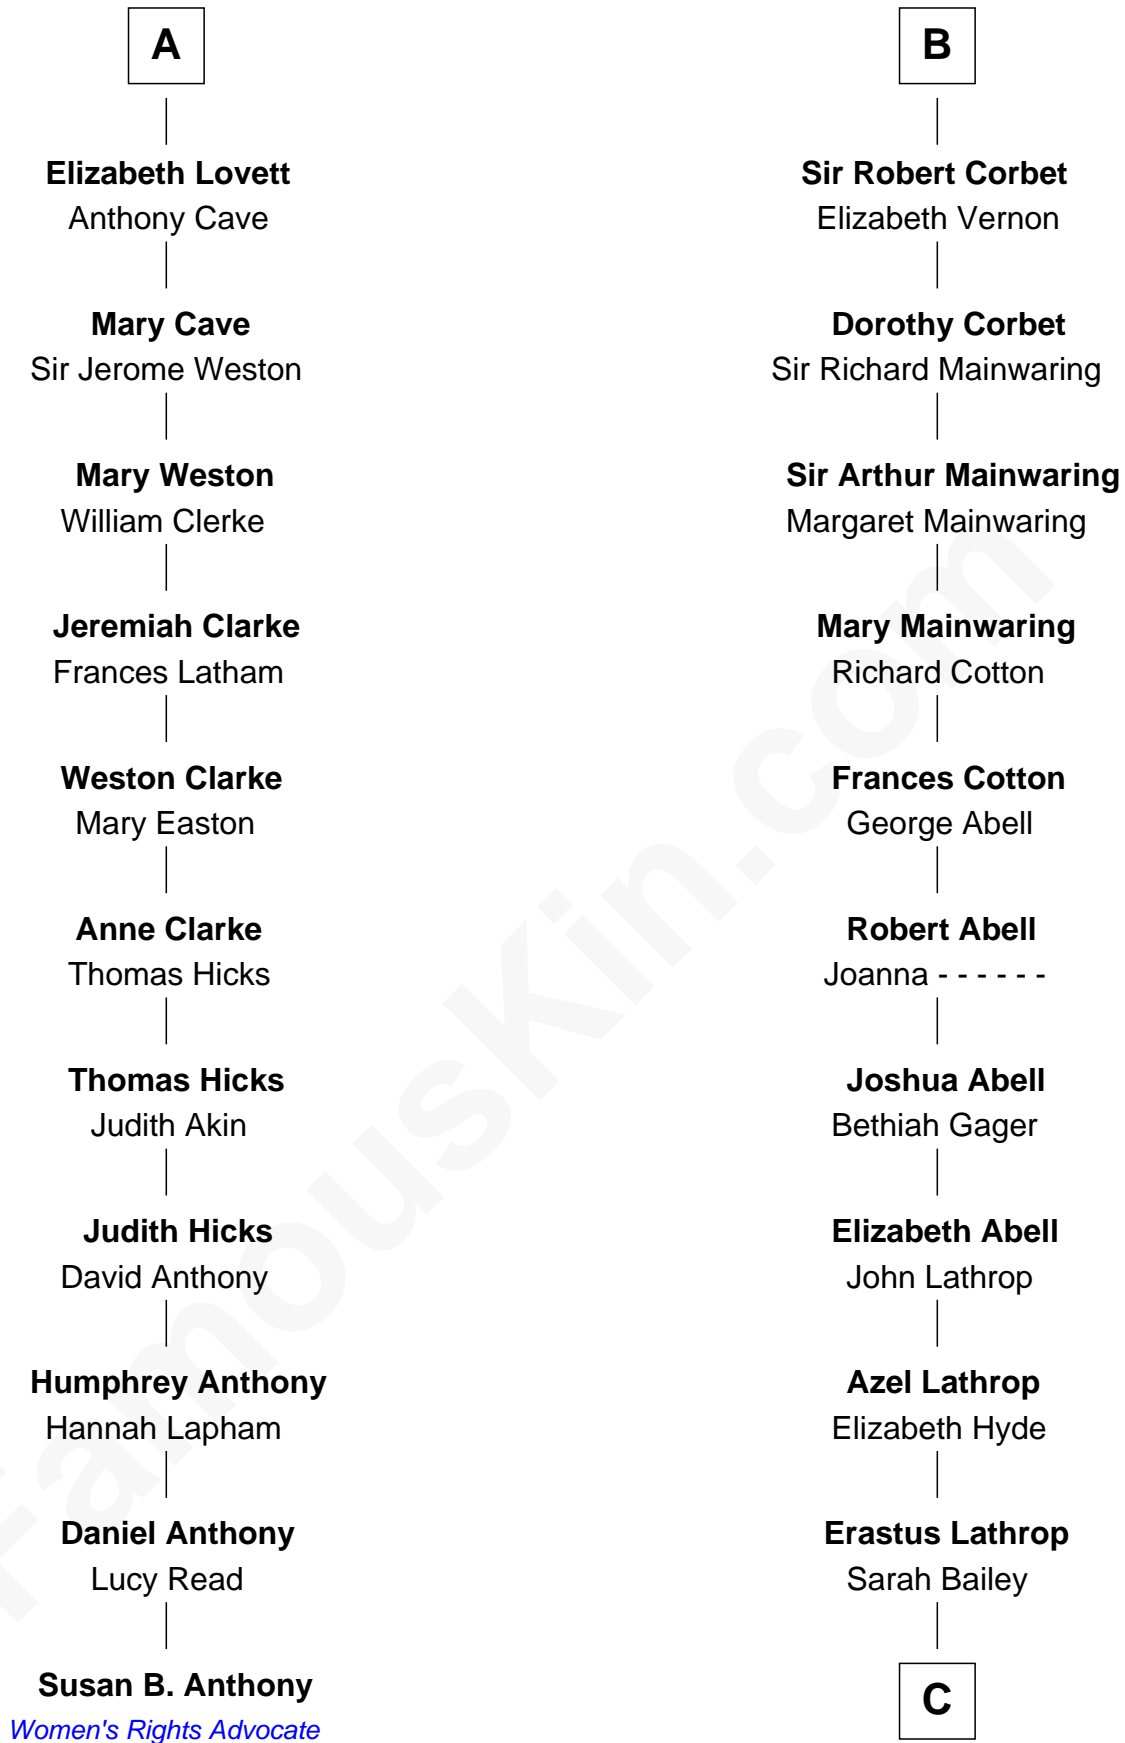

FamousKin.com Relationship Chart of

Susan B. Anthony

Women's Rights Advocate

17th cousin 1 time removed of

C. W. Post

Founder of Post Cereals

C

Caroline Cushman Lathrop