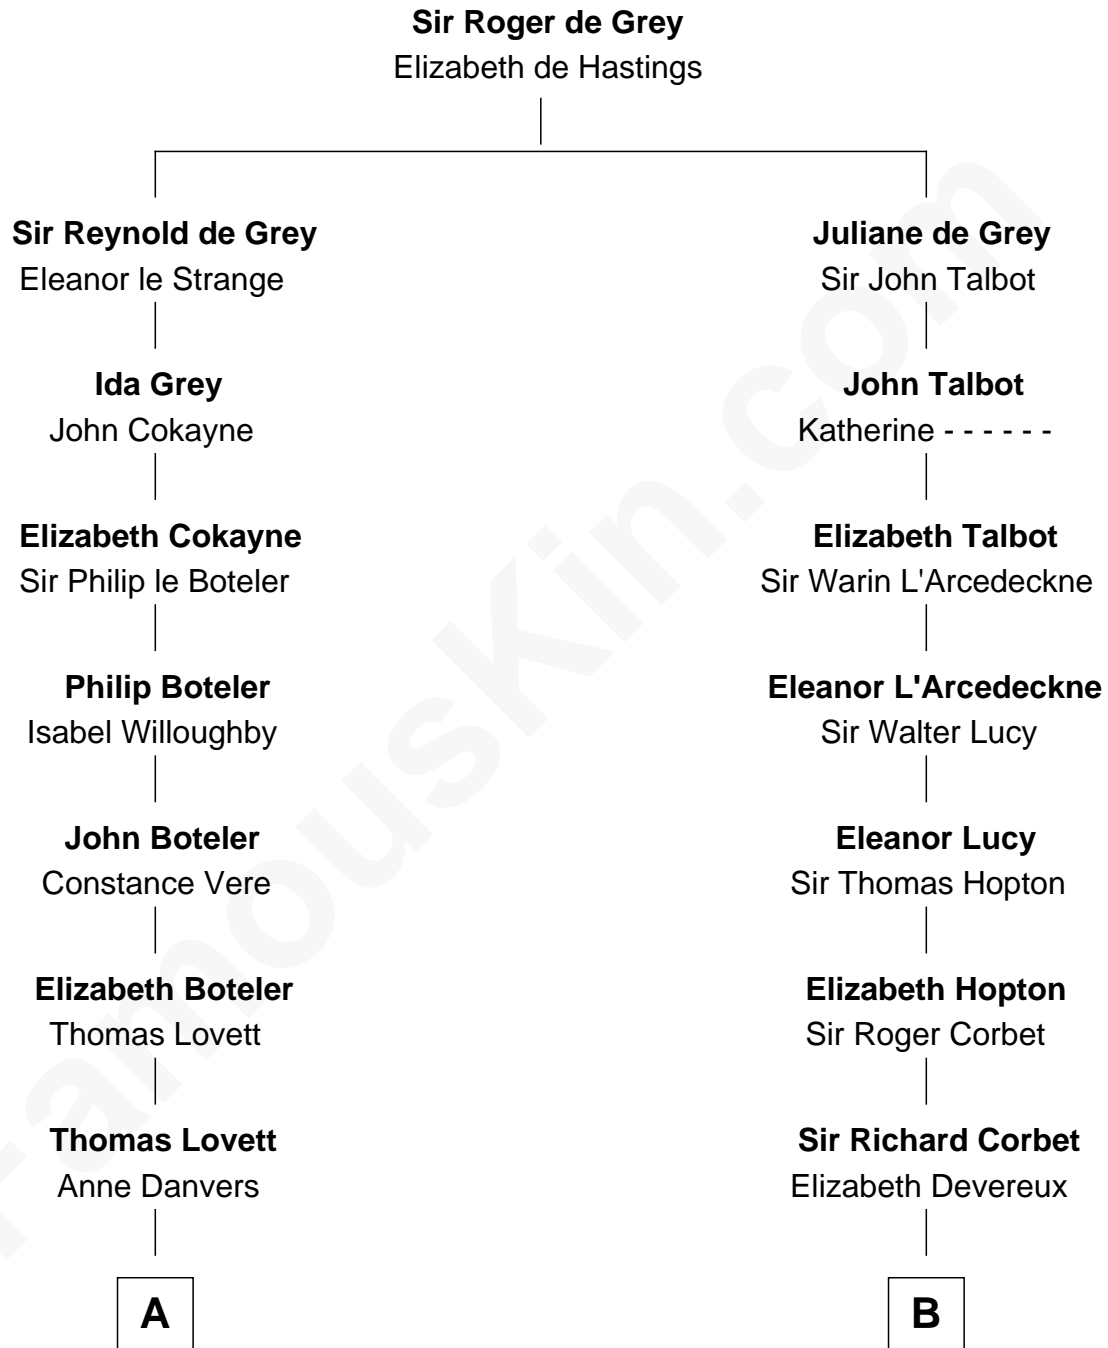

FamousKin.com Relationship Chart of

Susan B. Anthony

Women's Rights Advocate

17th cousin 1 time removed of

C. W. Post

Founder of Post Cereals

C

Caroline Cushman Lathrop