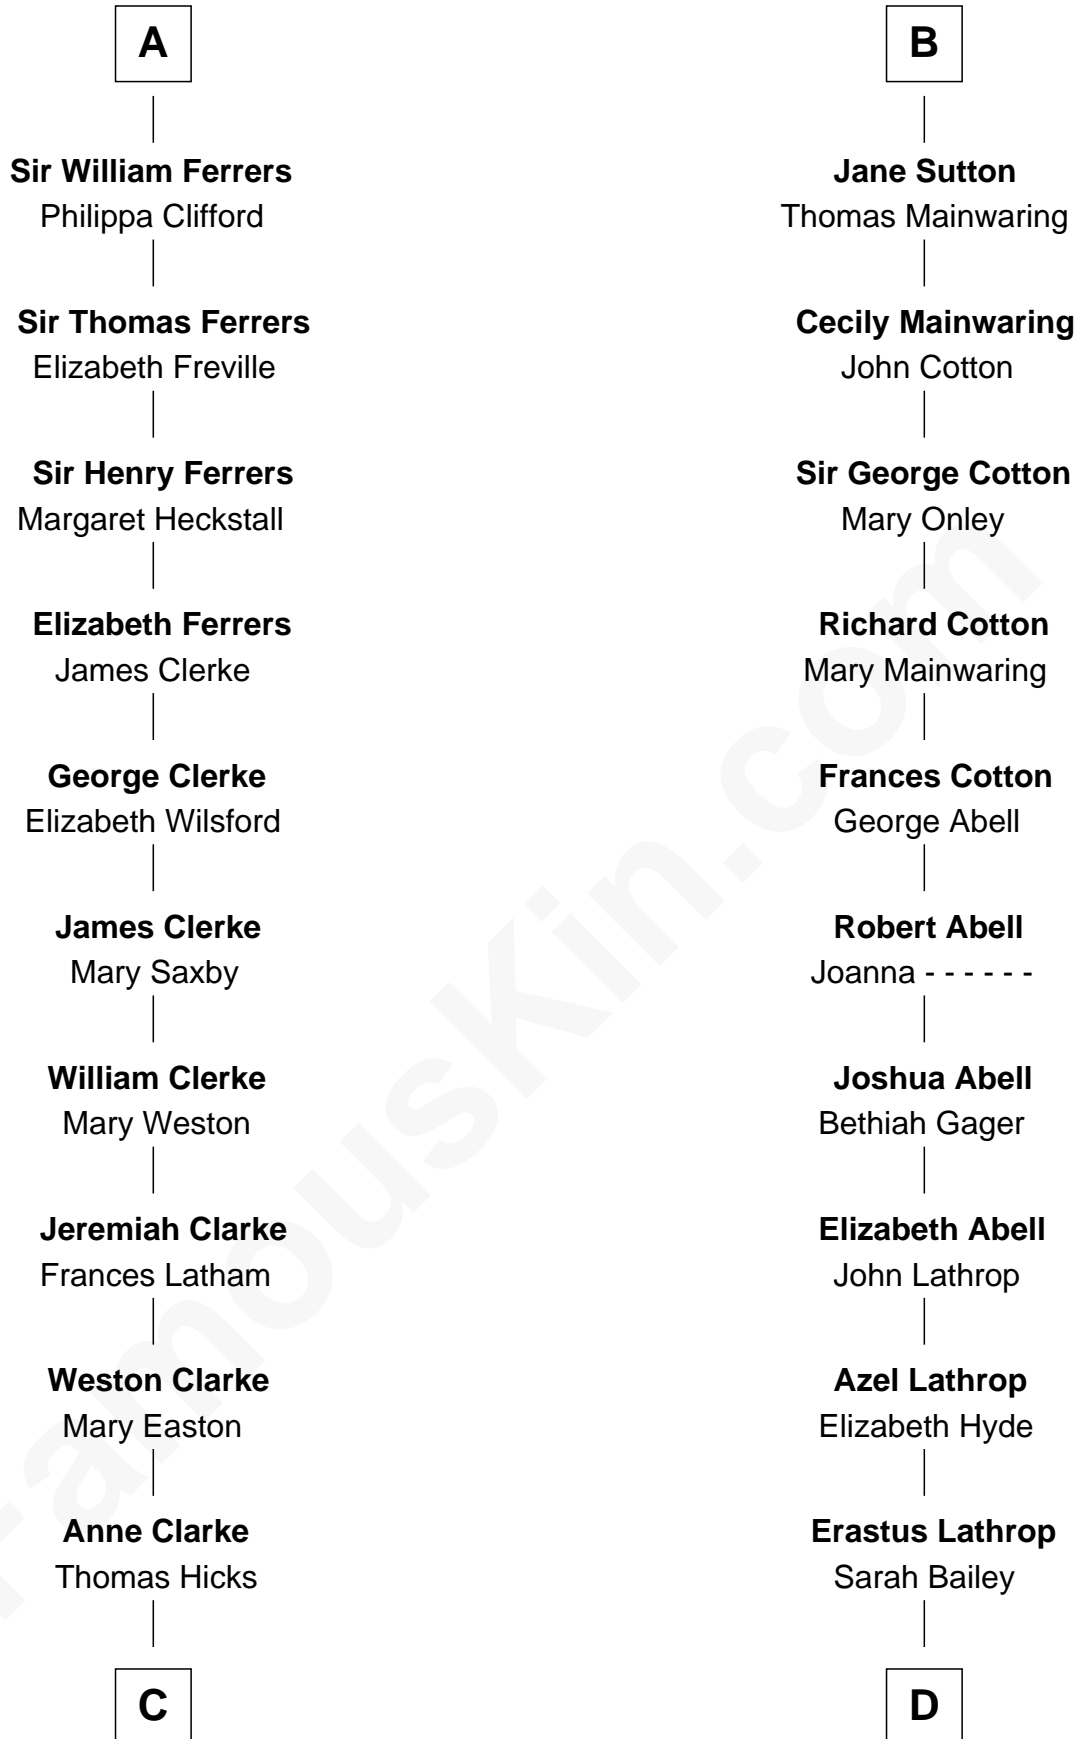

# FamousKin.com Relationship Chart of

**Susan B. Anthony**

*Women's Rights Advocate*

18th cousin 3 times removed of

**C. W. Post**

*Founder of Post Cereals*

**C**

**Thomas Hicks**

Judith Akin

**Judith Hicks**

David Anthony

**Humphrey Anthony**

Hannah Lapham

**Daniel Anthony**

Lucy Read

**Susan B. Anthony**