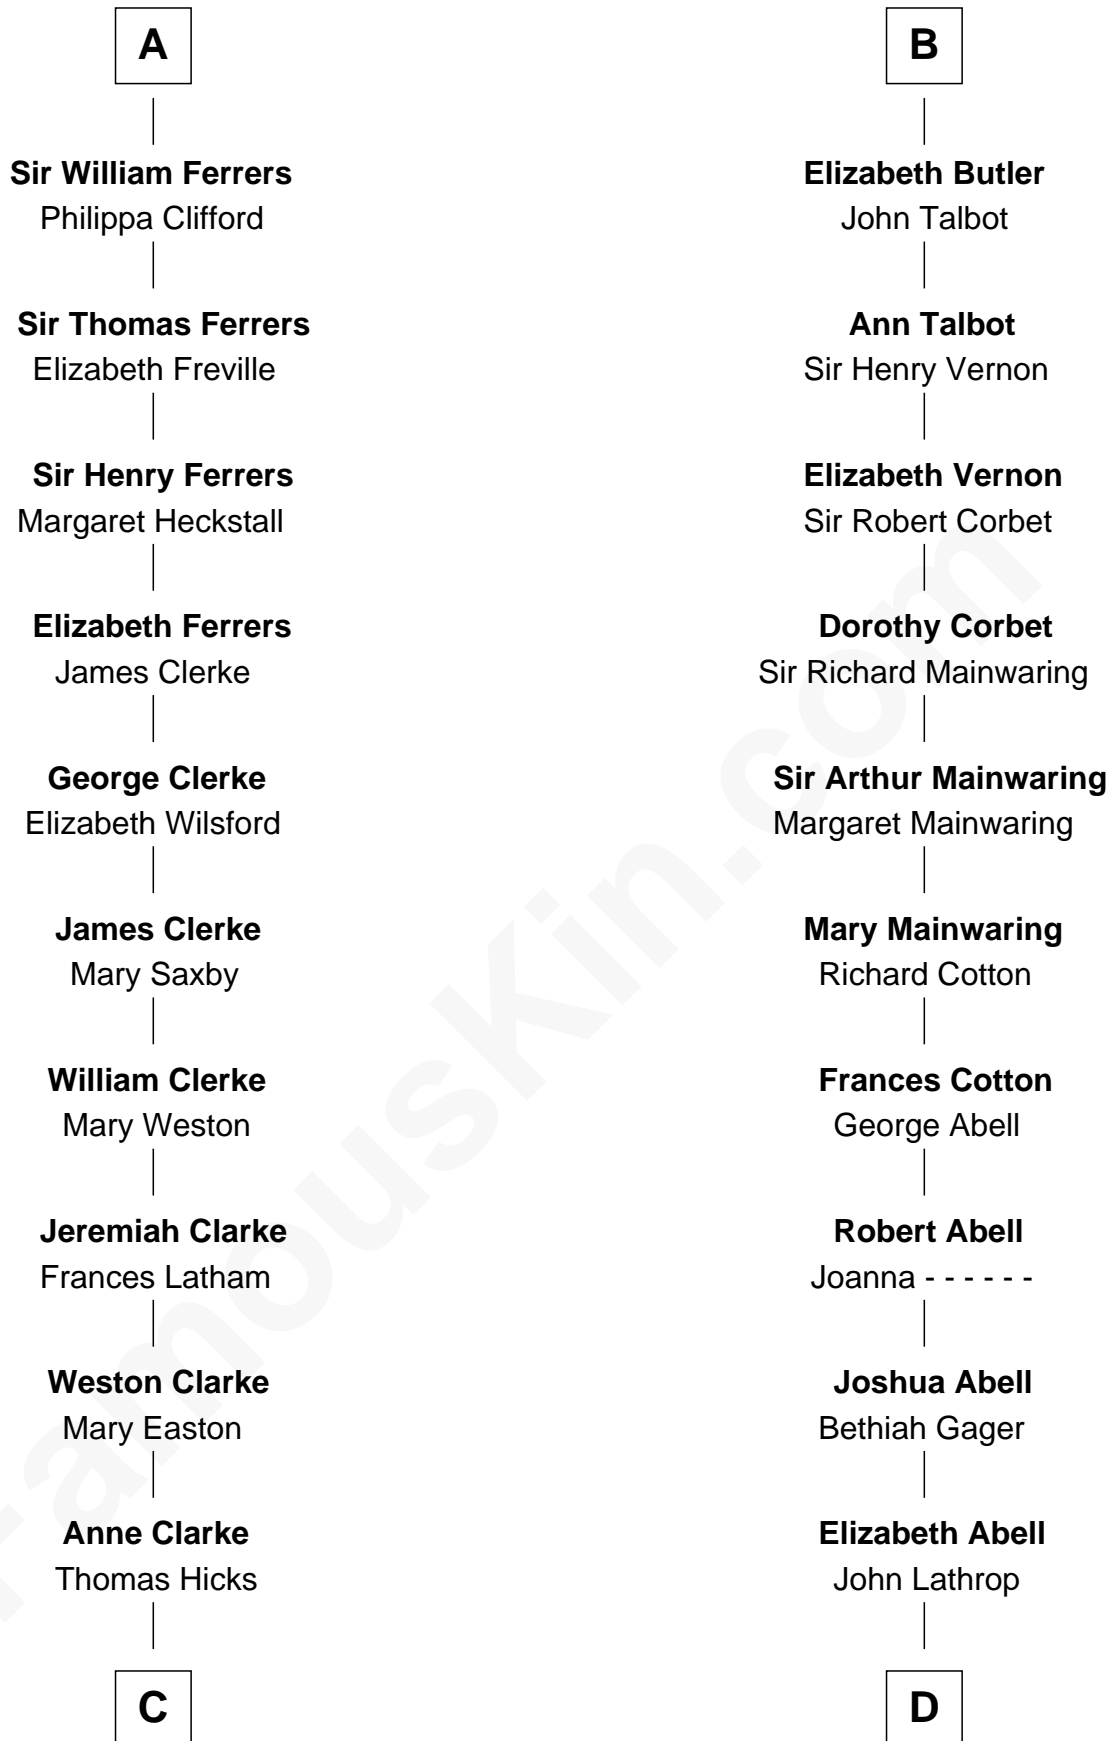

# FamousKin.com Relationship Chart of

**Susan B. Anthony**

*Women's Rights Advocate*

20th cousin 1 time removed of

**C. W. Post**

*Founder of Post Cereals*

**Ramon Berenguer IV of Provence**

Beatrice of Savoy

**Eleanor of Provence**  
Henry III, King of England

**Edward I, King of England**  
Eleanor of Castile

**Joan of Acre**  
Sir Gilbert de Clare

**Elizabeth de Clare**  
Sir Thebaud de Verdun

**Isabel de Verdun**  
Henry de Ferrers

**Sir William de Ferrers**  
Margaret de Ufford

**Sir Henry de Ferrers**  
Joan de Poynings

**A**

**Eleanor of Provence**  
Henry III, King of England

**Edward I, King of England**  
Eleanor of Castile

**Elizabeth Plantagenet**  
Humphrey de Bohun

**Eleanor de Bohun**  
Sir James le Boteler

**James le Boteler**  
Elizabeth Darcy

**James Butler**  
Anne de Welles

**James Butler**  
Joan Beauchamp

**B**

**C**

**Thomas Hicks**

Judith Akin