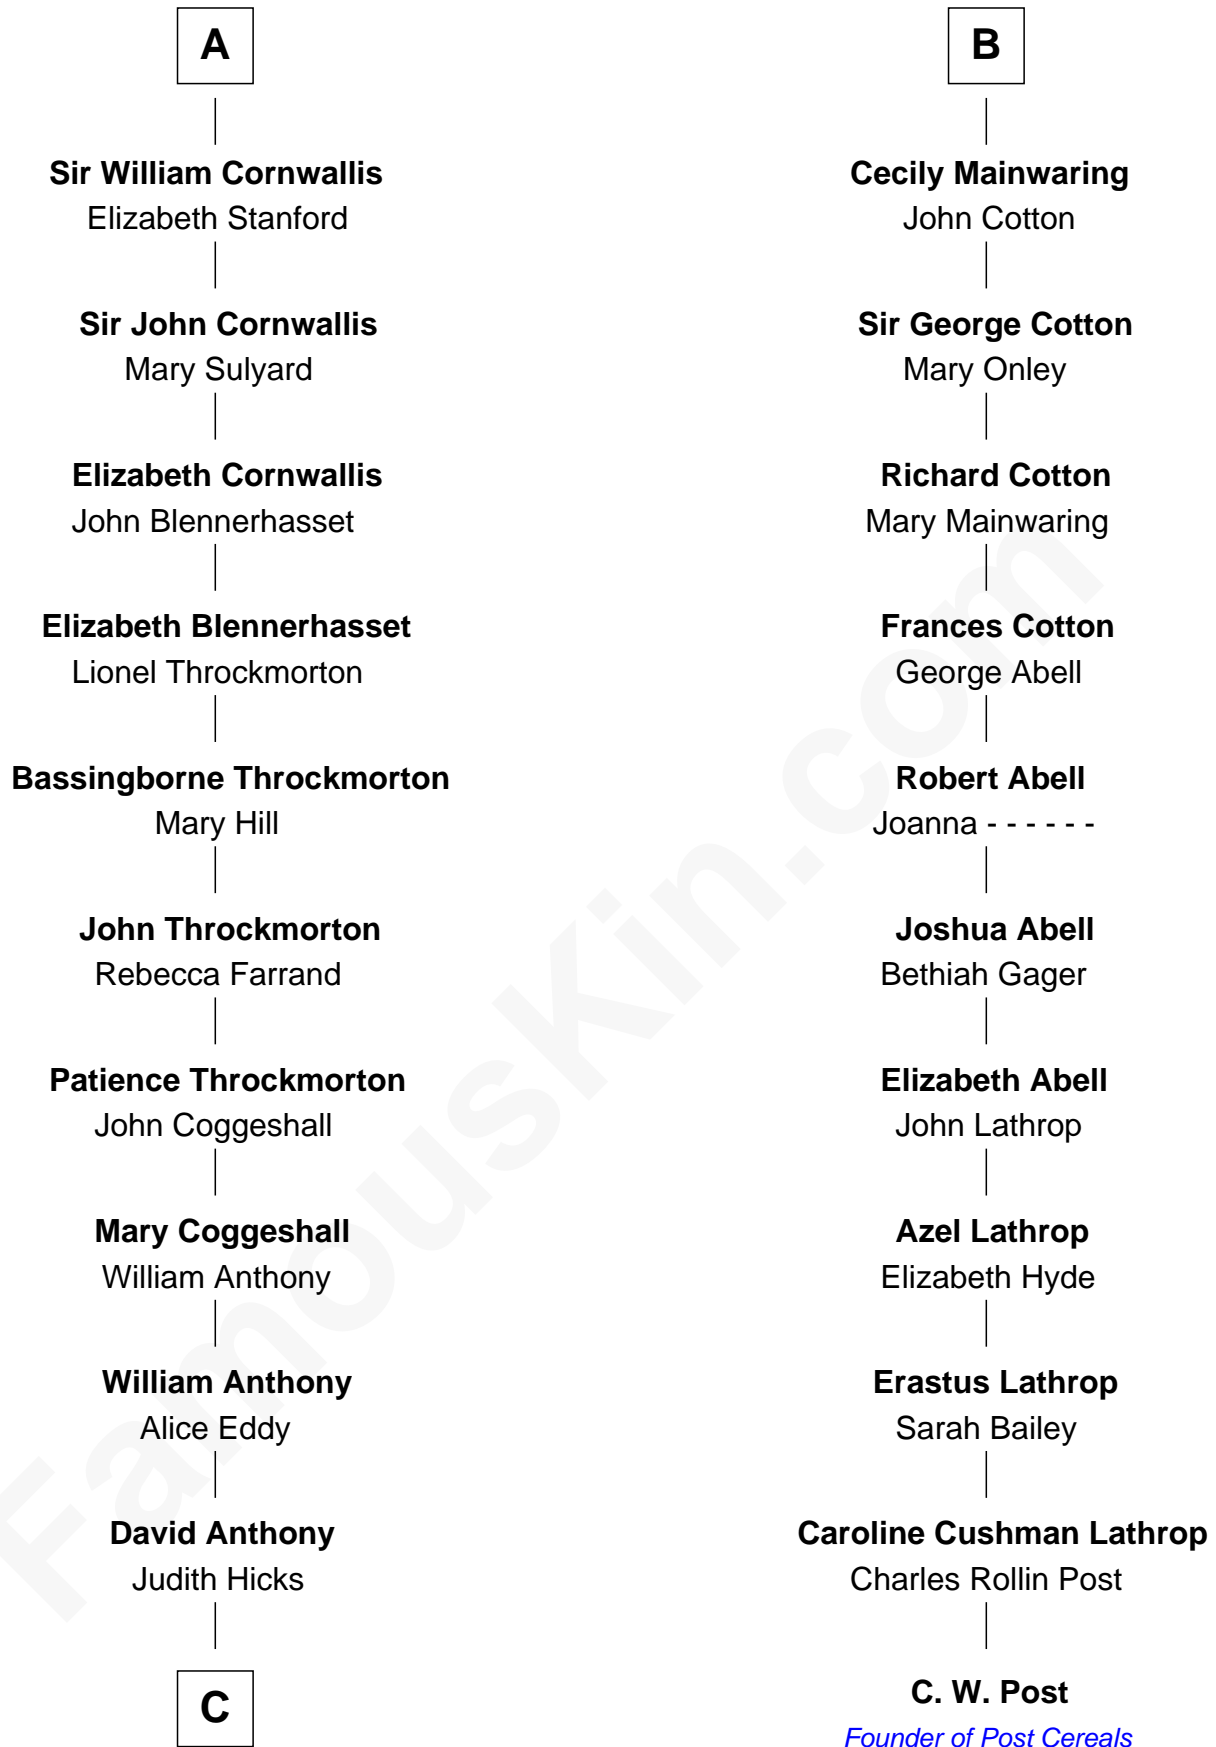

FamousKin.com Relationship Chart of

Susan B. Anthony

Women's Rights Advocate

17th cousin 2 times removed of

C. W. Post

Founder of Post Cereals

Sir Hugh le Despencer

Isabella de Beauchamp

Margaret de Goushill

Sir Philip le Despencer

Joan de Cobham

Sir Philip le Despencer

Elizabeth - - - - -

Alice le Despenser

Sir John Sutton

Sir John Sutton

Constance Blount

Sir John Sutton

Elizabeth Berkeley

Jane Sutton

Thomas Mainwaring

B

C

—
Humphrey Anthony

Hannah Lapham

—
Daniel Anthony

Lucy Read

—
Susan B. Anthony

Women's Rights Advocate

FamousKin.com