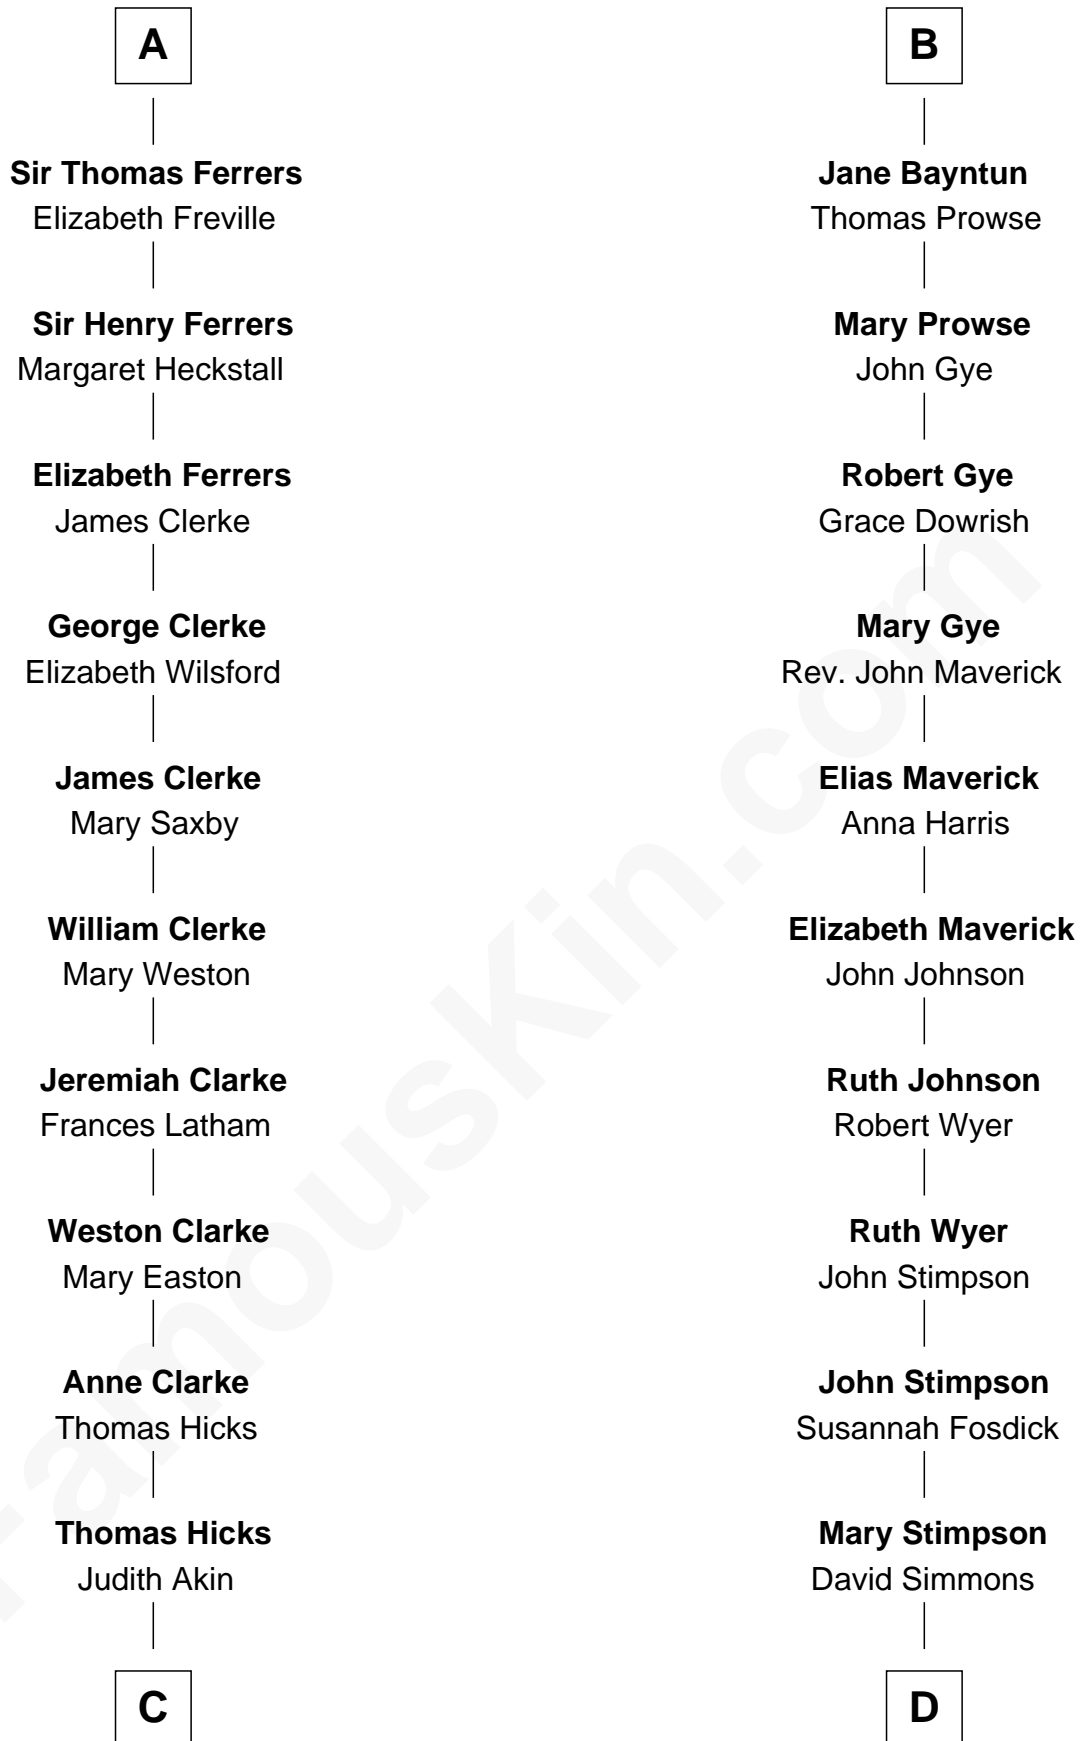

# FamousKin.com Relationship Chart of

**Susan B. Anthony**

*Women's Rights Advocate*

20th cousin 1 time removed of

**Pete Seeger**

*American Folk Singer*

**C**

**Judith Hicks**  
David Anthony

**Humphrey Anthony**  
Hannah Lapham

**Daniel Anthony**  
Lucy Read

**Susan B. Anthony**  
*Women's Rights Advocate*

**D**

**Thomas Simmons**  
Sarah Homans Thwing

**Elsie Thwing Simmons**  
Albert Adams

**Elsie Simmons Adams**  
Charles Louis Seeger

**Charles Louis Seeger**  
Constance de Clyver Edson

**Pete Seeger**  
*American Folk Singer*