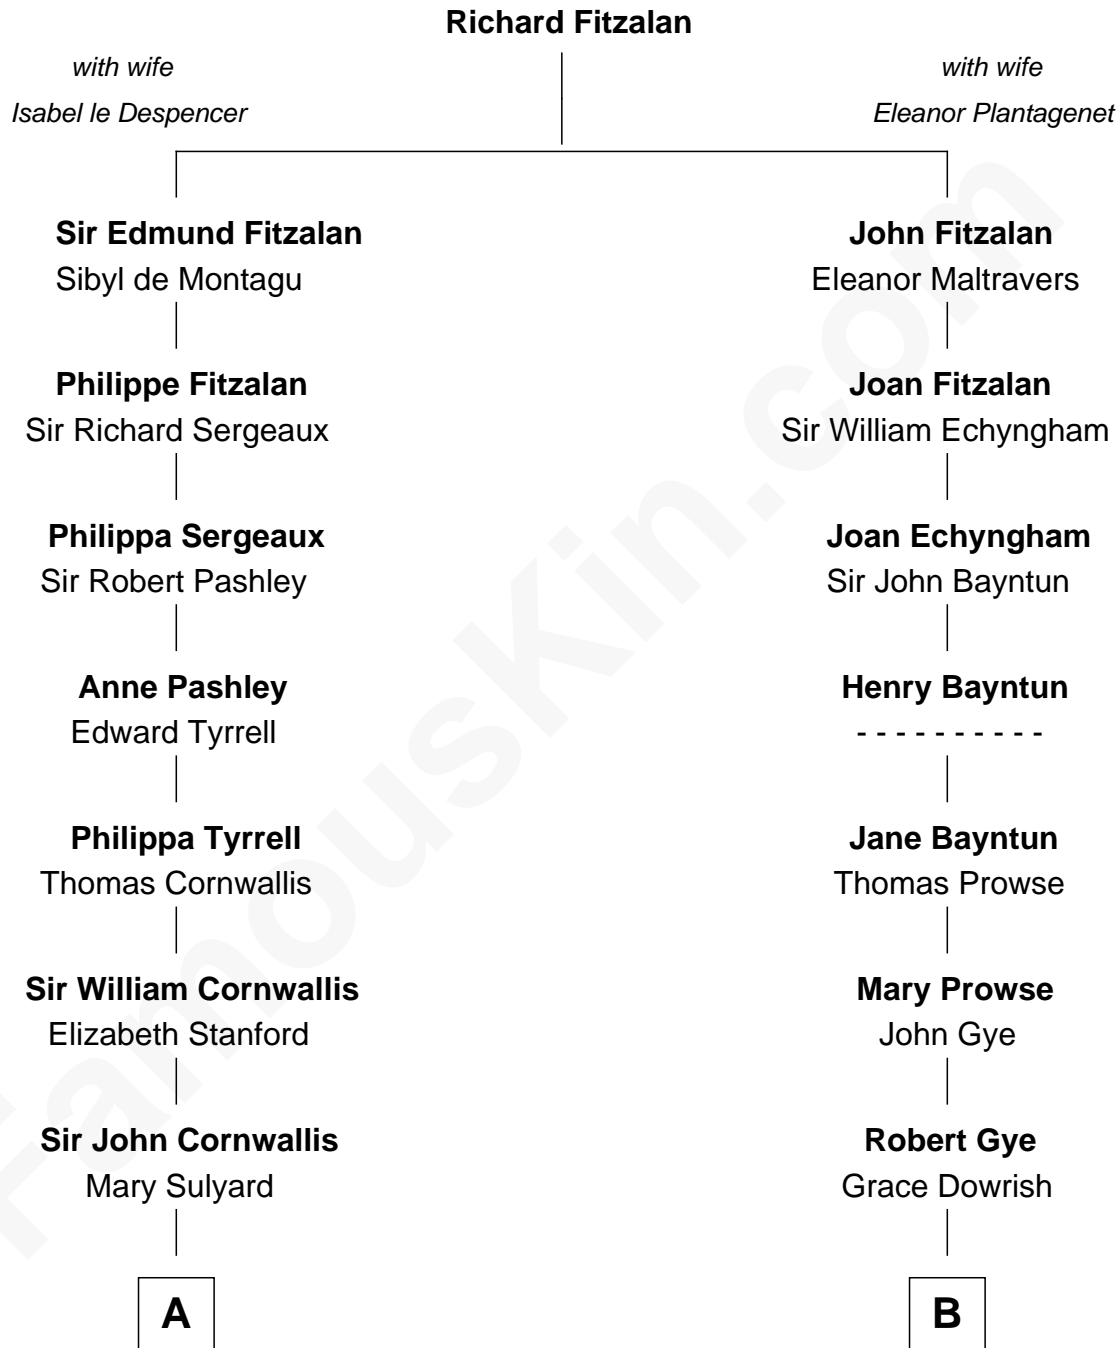

# FamousKin.com Relationship Chart of

**Susan B. Anthony**

*Women's Rights Advocate*

17th cousin 1 time removed of

**Pete Seeger**

*American Folk Singer*

**C**

**Charles Louis Seeger**  
Constance de Clyver Edson

**Pete Seeger**  
*American Folk Singer*

FamousKin.com