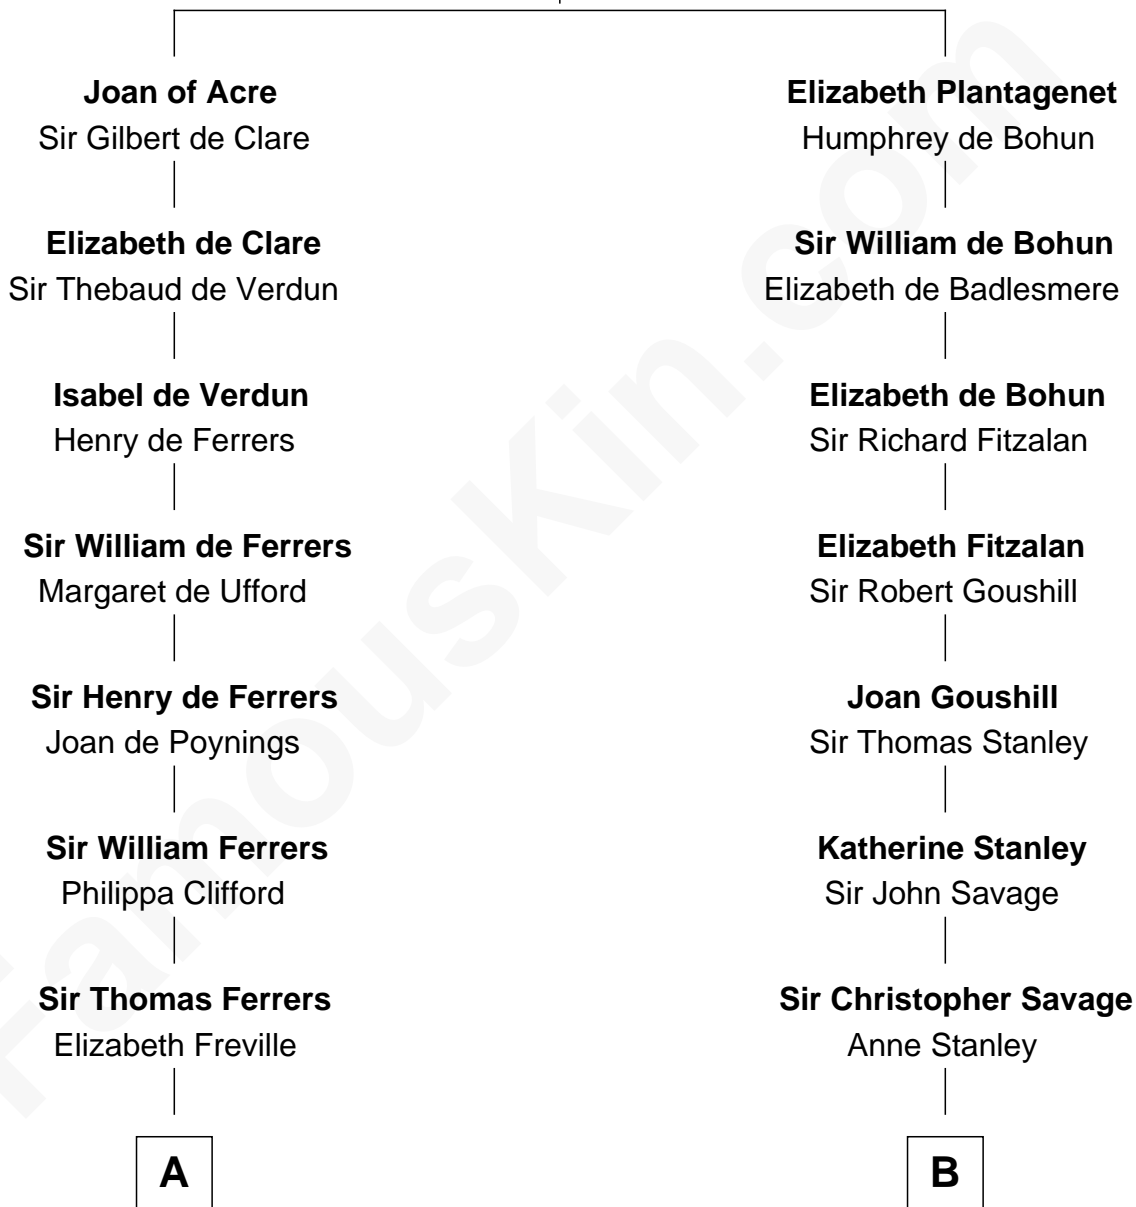

# FamousKin.com Relationship Chart of

**Susan B. Anthony**

*Women's Rights Advocate*

19th cousin 2 times removed of

**Adlai Stevenson III**

*U.S. Senator from Illinois*

**King Edward I**  
Eleanor of Castile

**C**

**Humphrey Anthony**

Hannah Lapham

**Daniel Anthony**

Lucy Read

**Susan B. Anthony**

*Women's Rights Advocate*

**D**

**Mary Peachy Frye**

Rev. Lewis Warner Green

**Letitia Green**

Adlai Ewing Stevenson

**Lewis Green Stevenson**

Helen Louise Davis

**Adlai Ewing Stevenson**

Ellen Borden

**Adlai Stevenson III**

*U.S. Senator from Illinois*

FamousKin.com