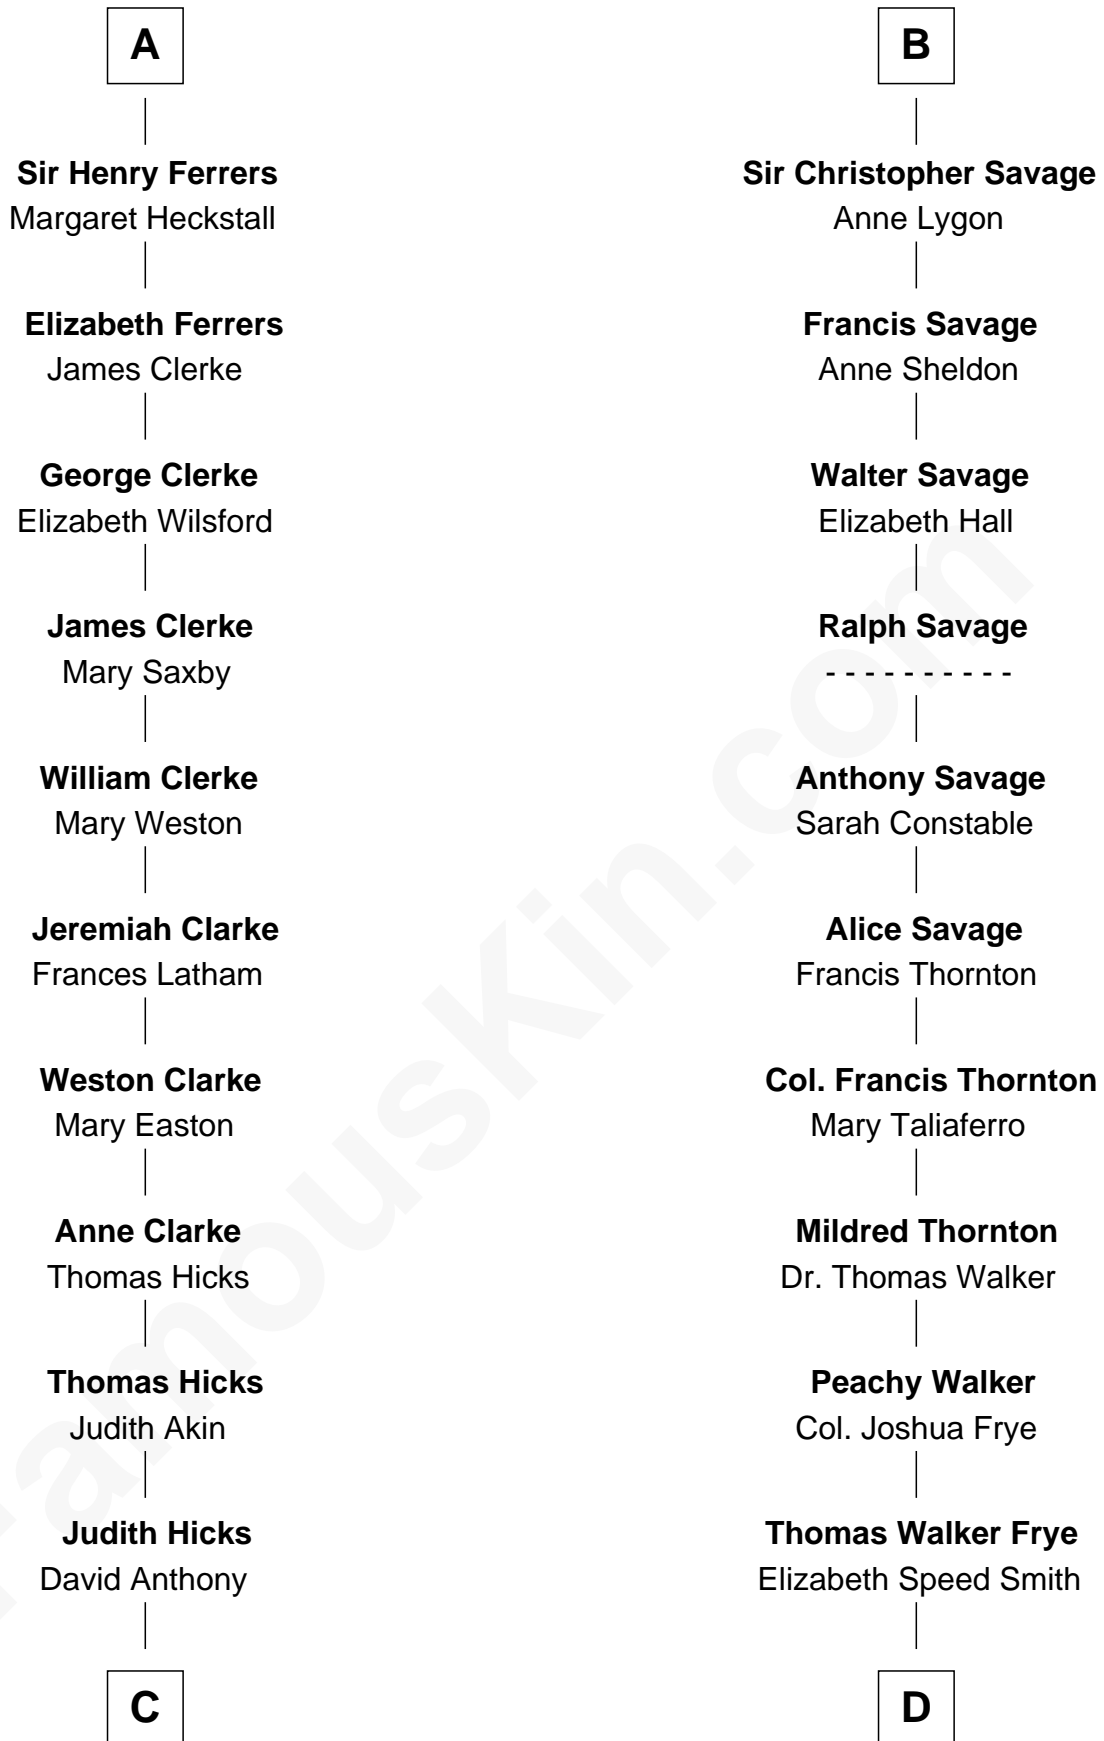

# FamousKin.com Relationship Chart of

**Susan B. Anthony**

*Women's Rights Advocate*

19th cousin 2 times removed of

**Adlai Stevenson III**

*U.S. Senator from Illinois*

**King Edward I**  
Eleanor of Castile

**C**

**Humphrey Anthony**

Hannah Lapham

**Daniel Anthony**

Lucy Read

**Susan B. Anthony**

*Women's Rights Advocate*

**D**

**Mary Peachy Frye**

Rev. Lewis Warner Green

**Letitia Green**

Adlai Ewing Stevenson

**Lewis Green Stevenson**

Helen Louise Davis

**Adlai Ewing Stevenson**

Ellen Borden

**Adlai Stevenson III**

*U.S. Senator from Illinois*

FamousKin.com