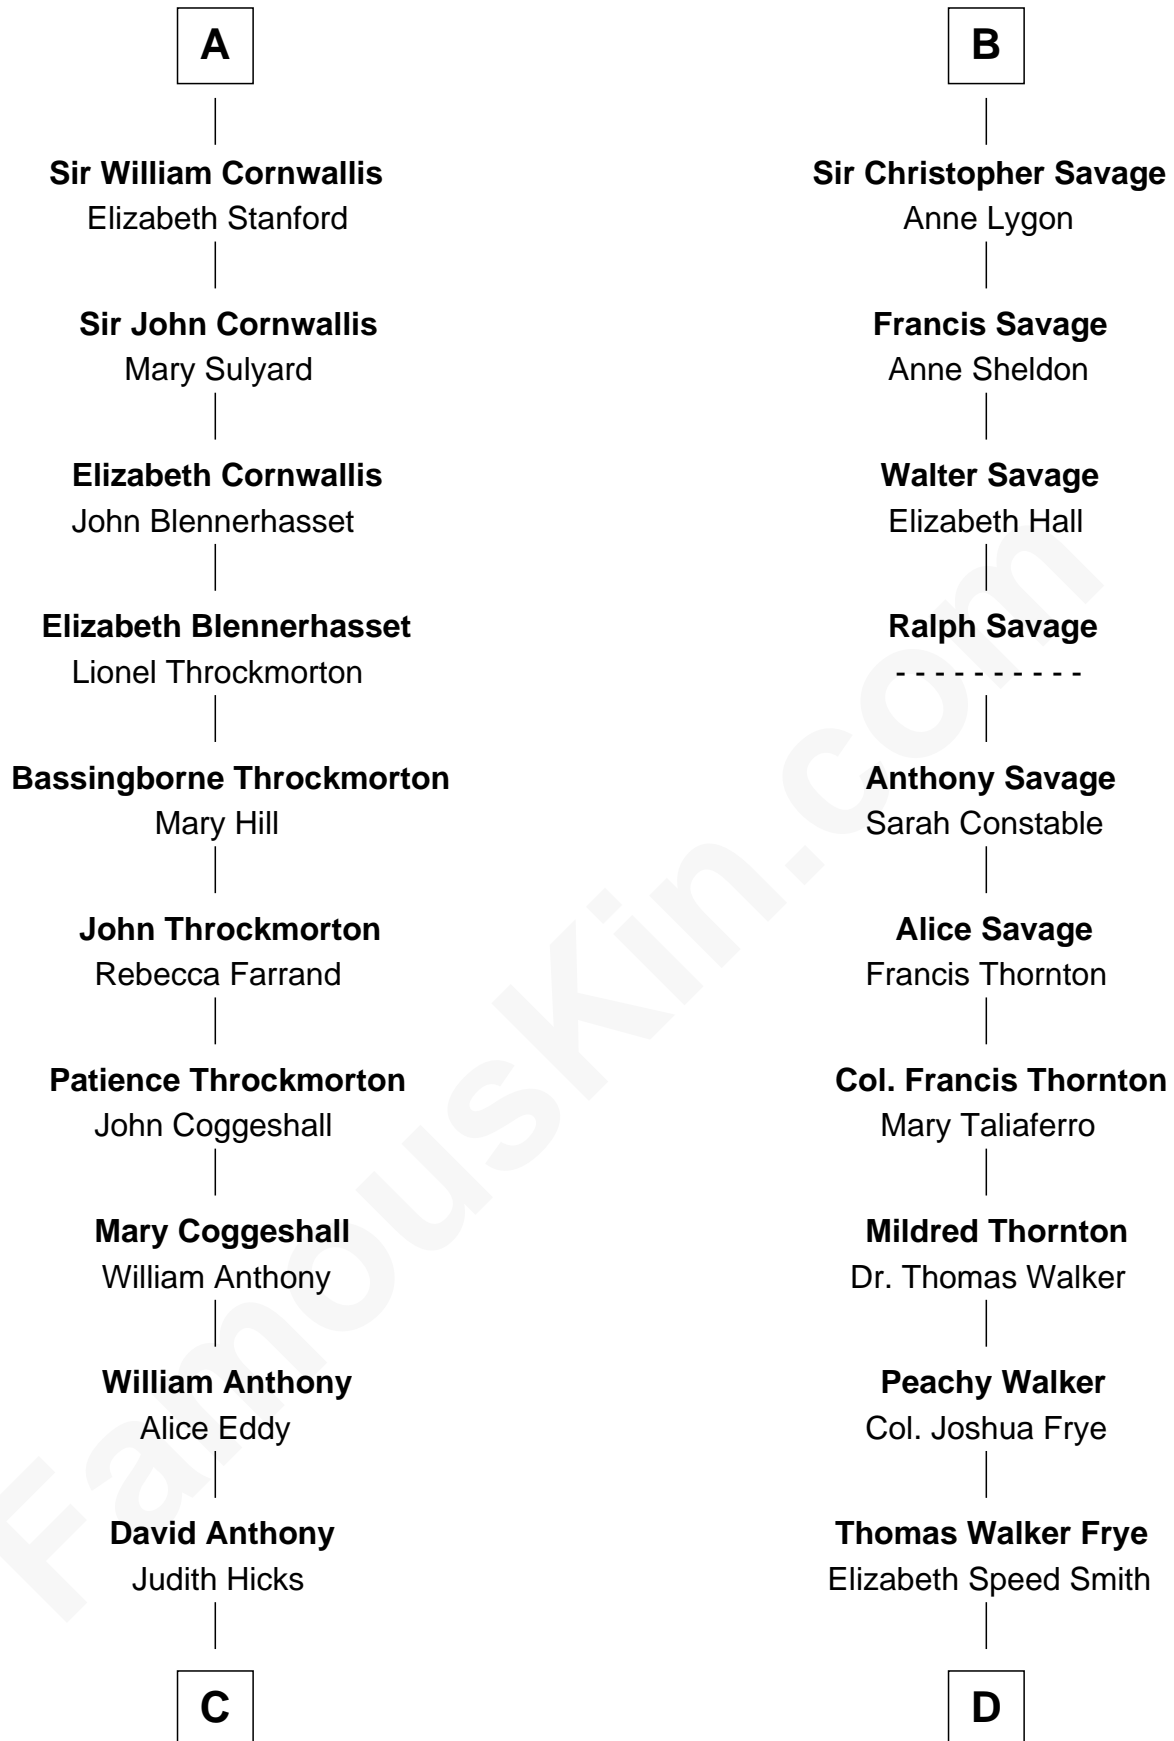

FamousKin.com Relationship Chart of

Susan B. Anthony

Women's Rights Advocate

19th cousin 2 times removed of

Adlai Stevenson III

U.S. Senator from Illinois

Isabella de Beauchamp

with husband
Sir Hugh le Despencer

Sir John Savage

Philippa Tyrrell

Thomas Cornwallis

Sir Christopher Savage

Anne Stanley

A

B

C

Humphrey Anthony

Hannah Lapham

Daniel Anthony

Lucy Read

Susan B. Anthony

Women's Rights Advocate

D

Mary Peachy Frye