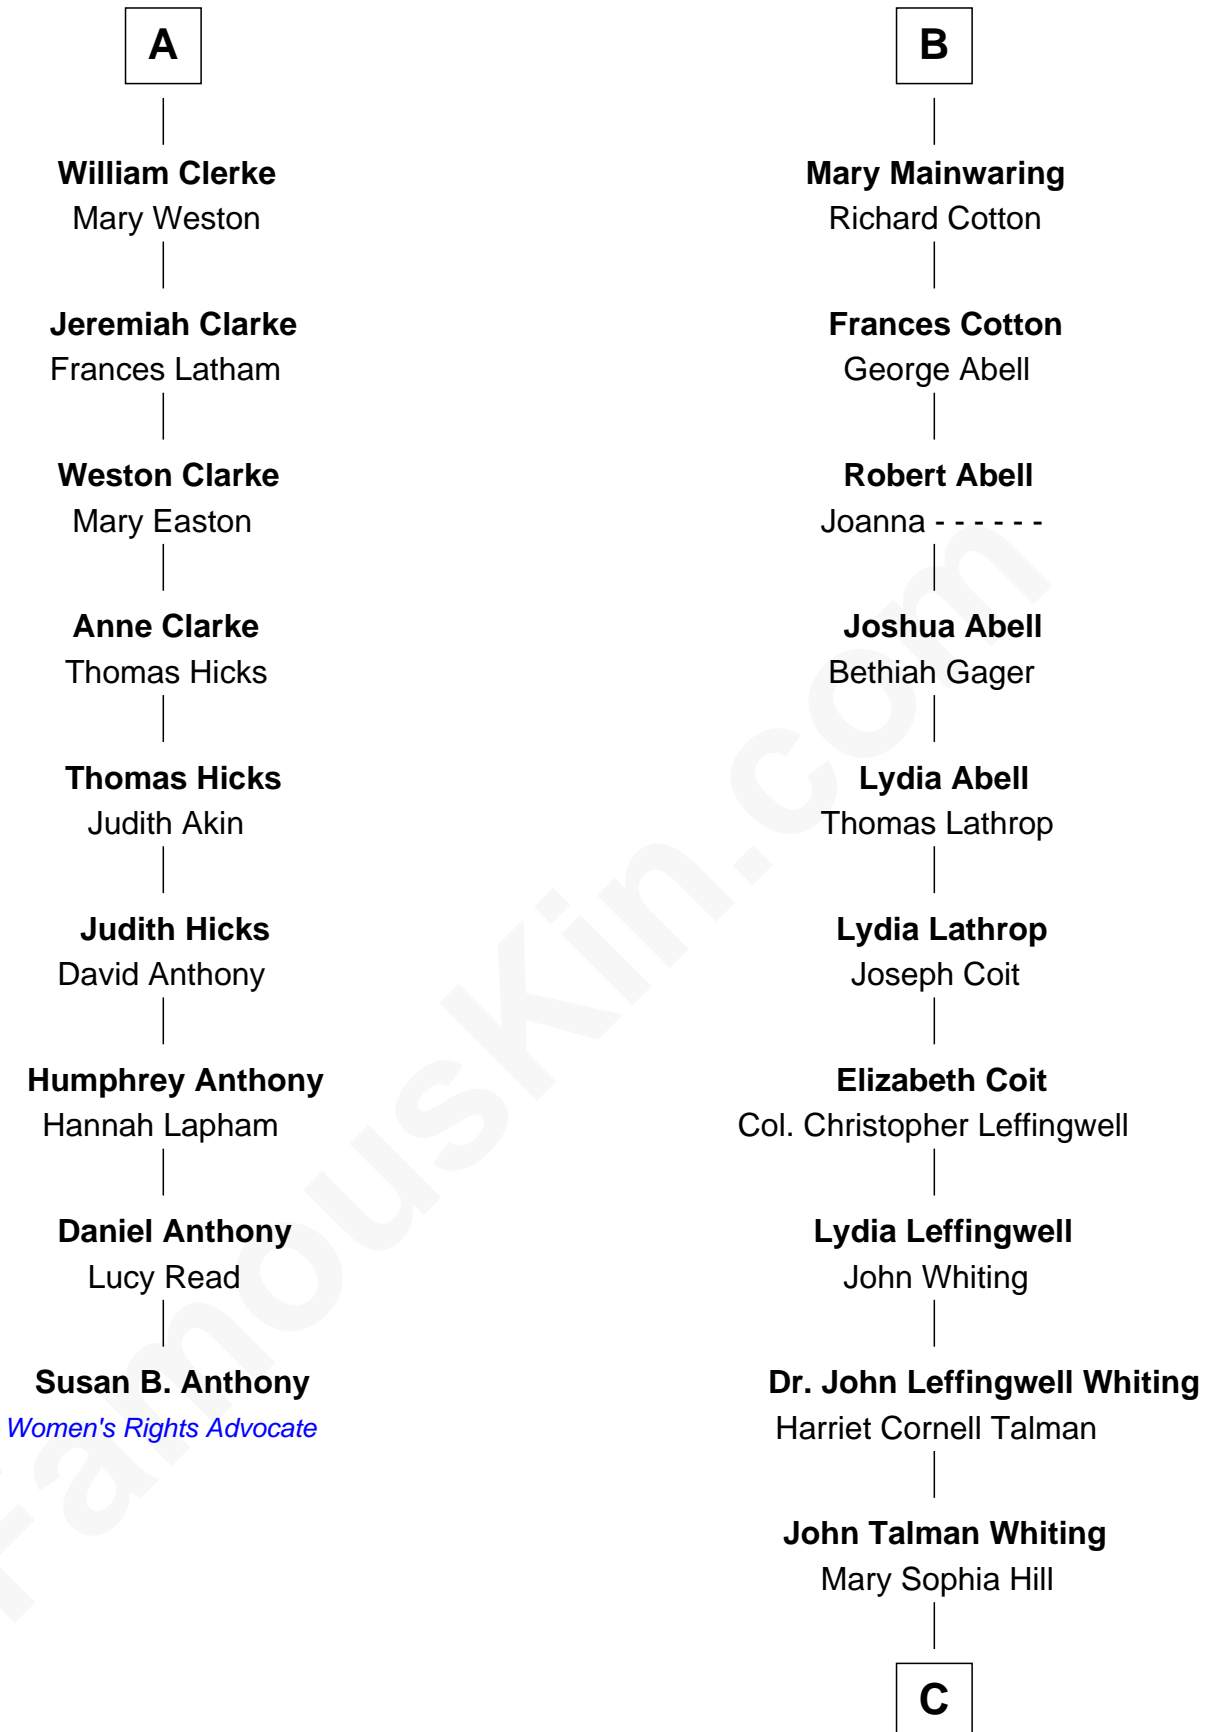

FamousKin.com Relationship Chart of

Susan B. Anthony

Women's Rights Advocate

15th cousin 5 times removed of

Adlai Stevenson III

U.S. Senator from Illinois

John de Welles

Maud de Roos

James Butler

James Butler

Joan Beauchamp

Elizabeth Butler

John Talbot

Ann Talbot

Sir Henry Vernon

Elizabeth Vernon

Sir Robert Corbet

Dorothy Corbet

Sir Richard Mainwaring

Sir Arthur Mainwaring

Margaret Mainwaring

B

C

—
Mary DeGama Whiting