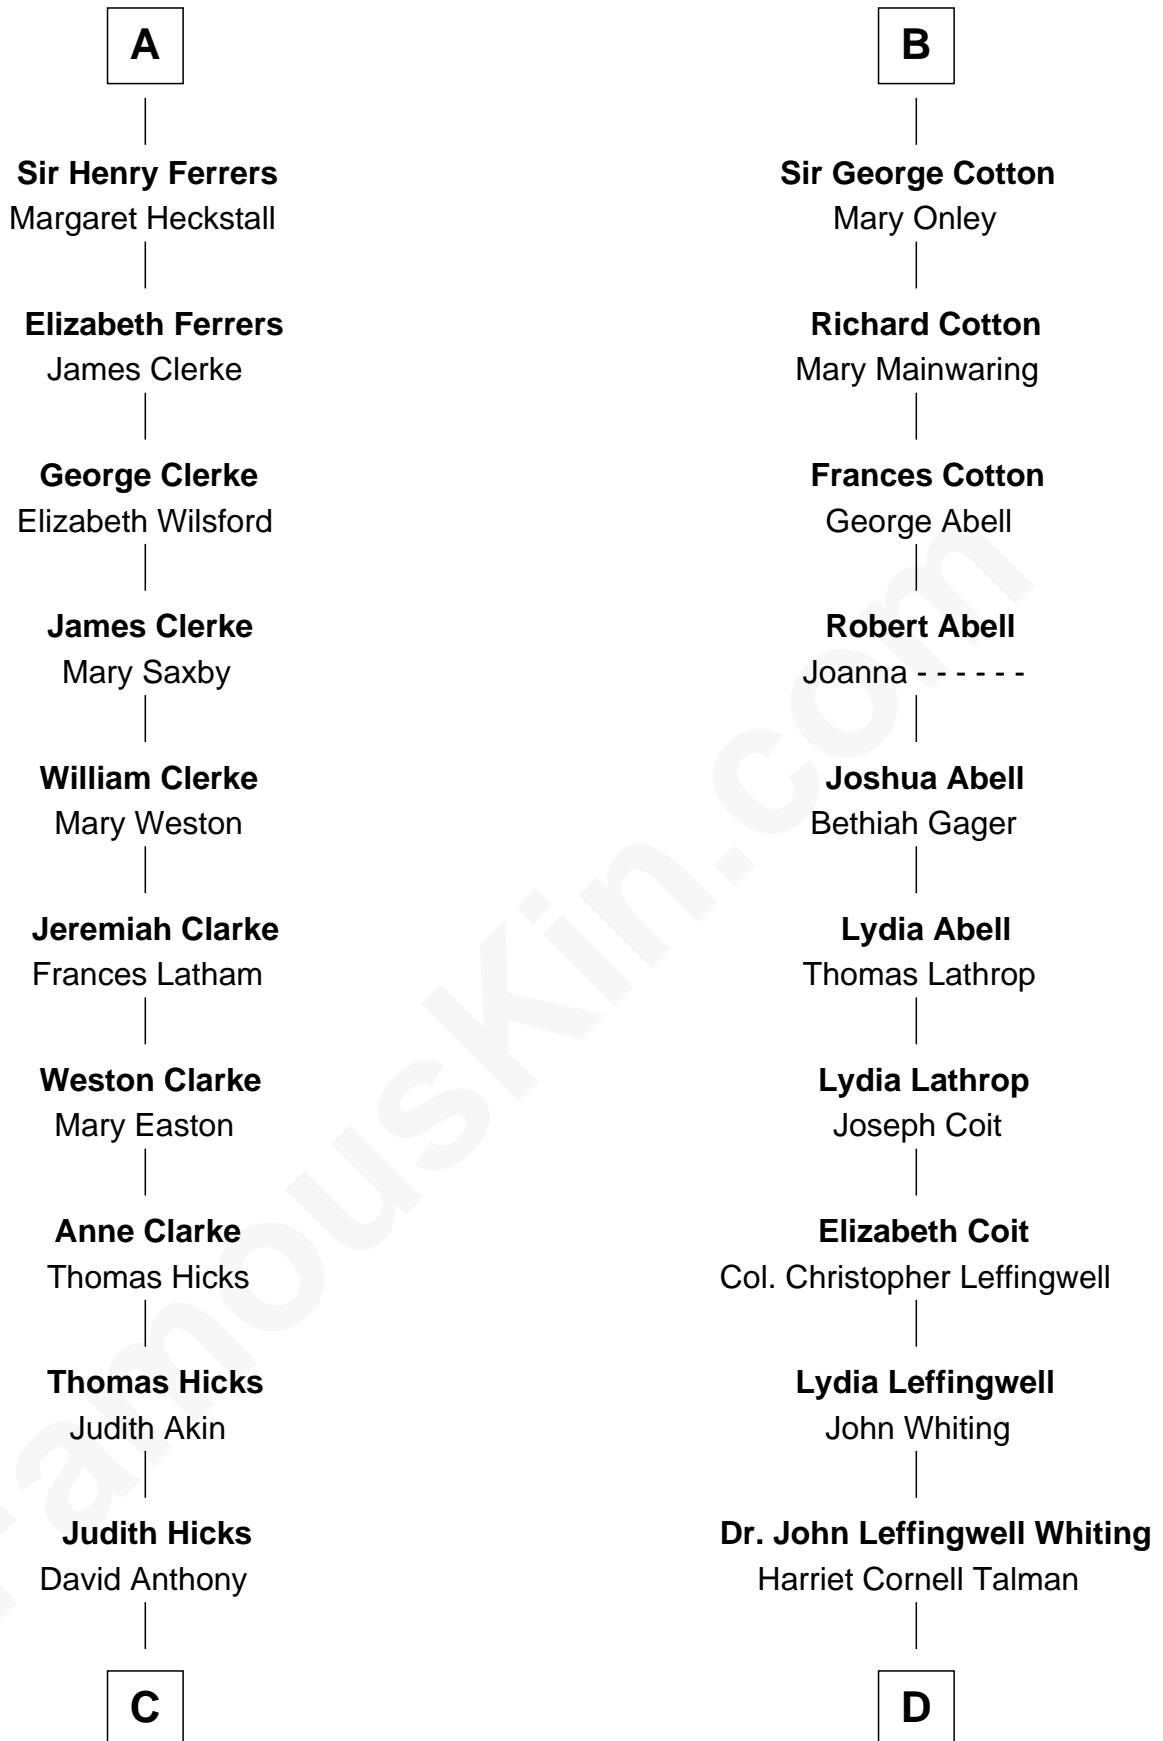

FamousKin.com Relationship Chart of

Susan B. Anthony

Women's Rights Advocate

19th cousin 2 times removed of

Adlai Stevenson III

U.S. Senator from Illinois

Sir William de Ferrers

Margaret de Quincy

Sir John Sutton

Jane Sutton

Thomas Mainwaring

Cecily Mainwaring

John Cotton

B

C

Humphrey Anthony

Hannah Lapham

Daniel Anthony

Lucy Read

Susan B. Anthony

Women's Rights Advocate

D

John Talman Whiting

Mary Sophia Hill