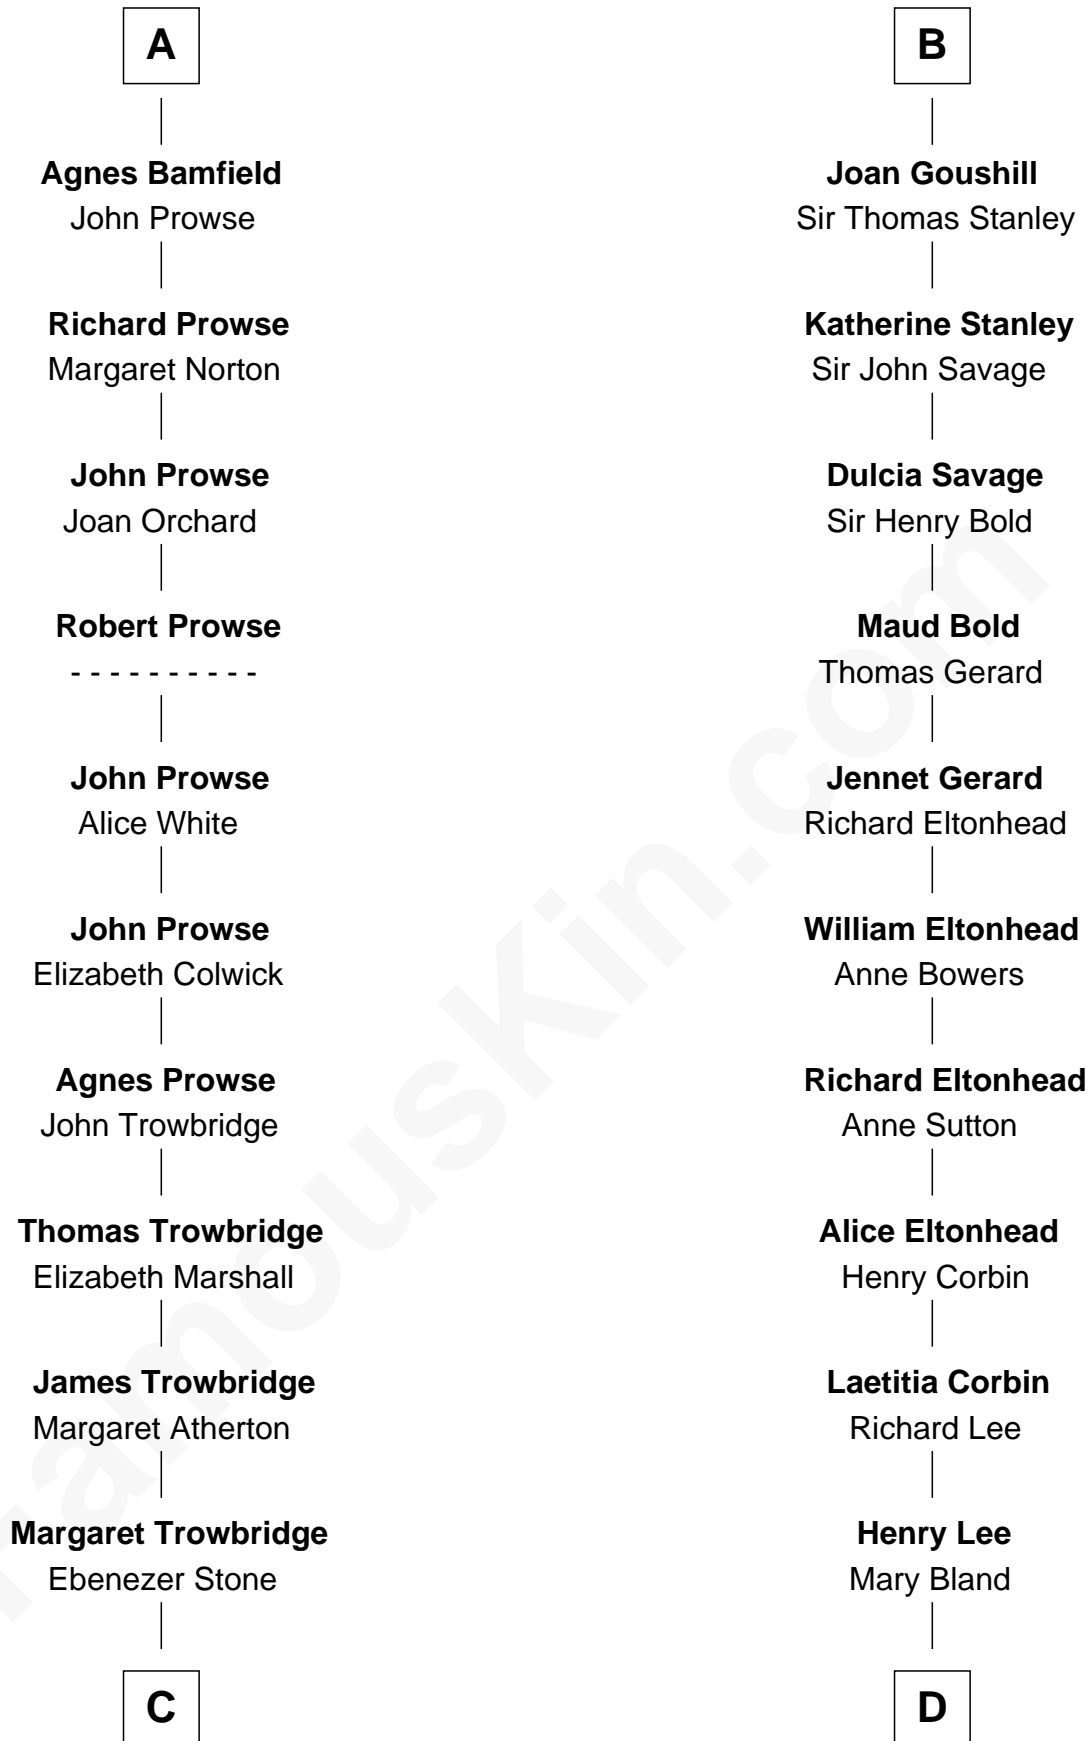

FamousKin.com Relationship Chart of

Susan B. Anthony

Women's Rights Advocate

18th cousin 3 times removed of

Henry Lee III

9th Governor of Virginia

Sir Geoffrey FitzPiers

Aveline de Clare

C

Mindwell Stone
Ebenezer Woodward

Mary Woodward
Jonathan Richardson

Susannah Richardson
Daniel Read

Lucy Read
Daniel Anthony

Susan B. Anthony
Women's Rights Advocate

D

Col. Henry Lee
Lucy Grymes

Henry Lee III
Light-Horse Harry

FamousKin.com