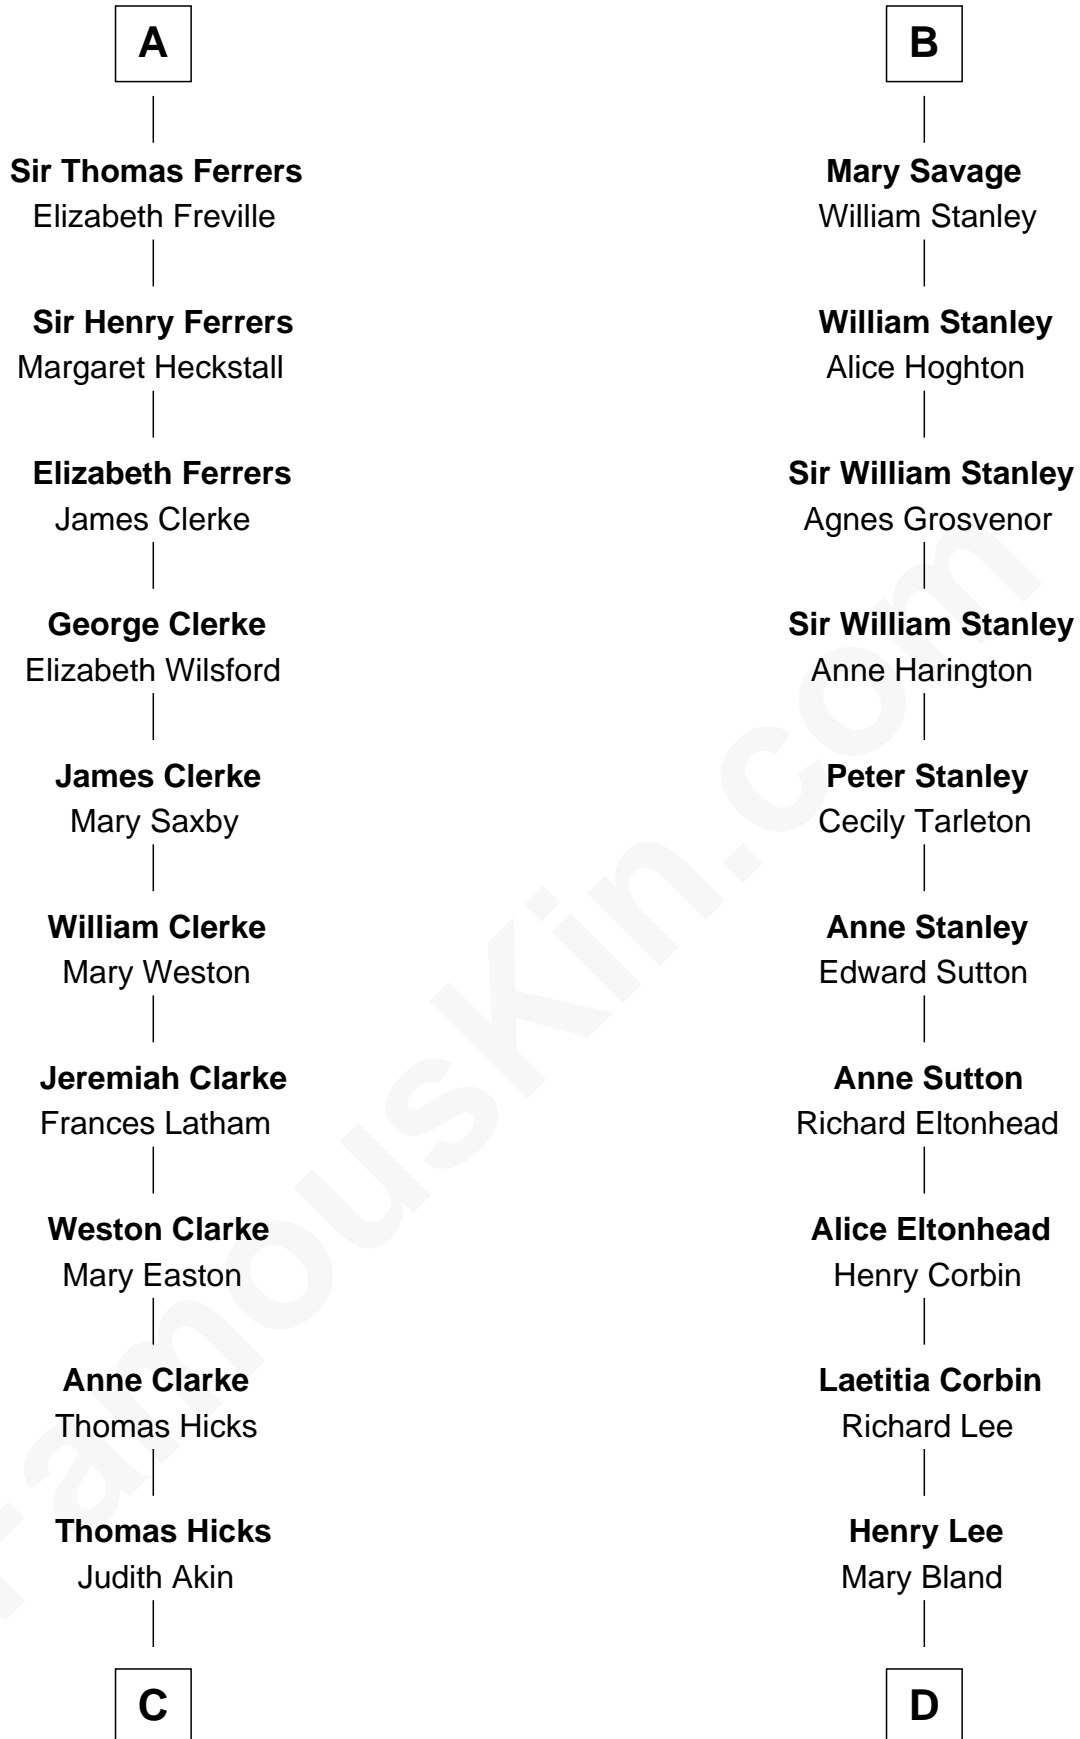

FamousKin.com Relationship Chart of

Susan B. Anthony

Women's Rights Advocate

18th cousin 2 times removed of

Henry Lee III

9th Governor of Virginia

Sir Roger de Quincy

Helen of Galloway

Sir Thomas de Swinerton

Sir Robert de Swinerton

Elizabeth de Beke

Maud de Swinerton

Sir John Savage

B

C

Judith Hicks
David Anthony