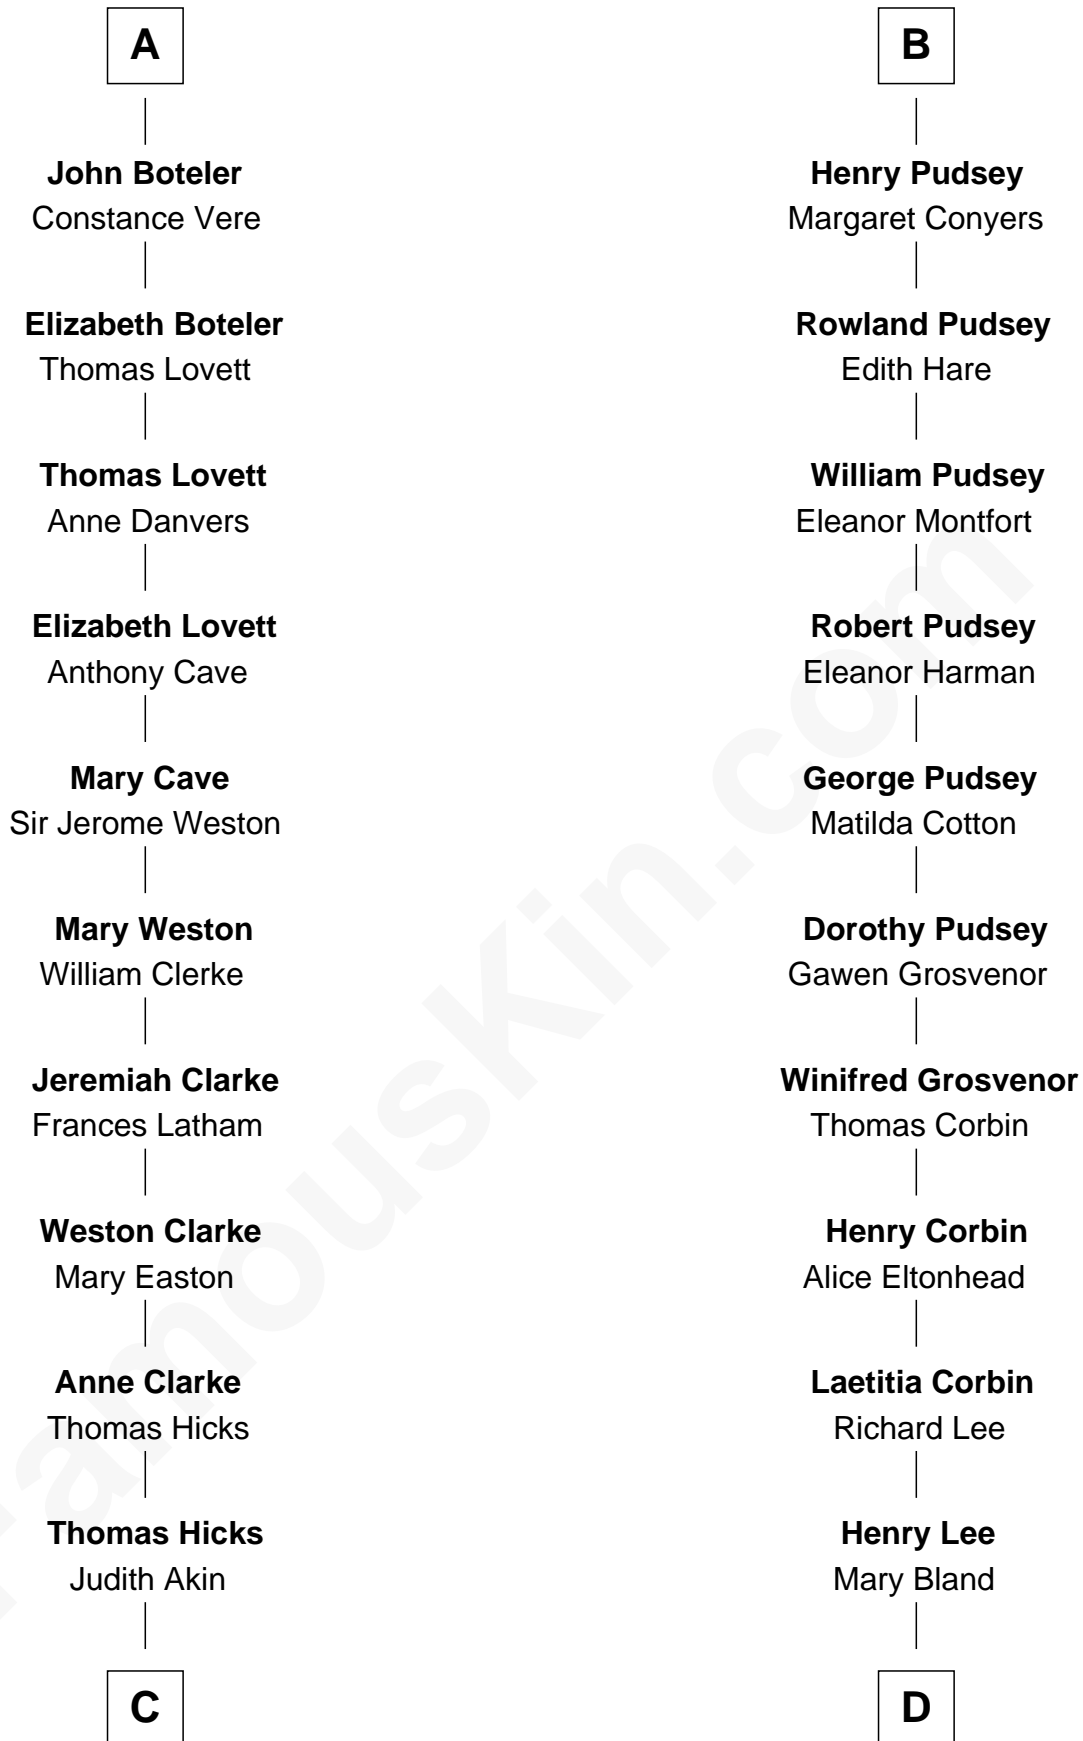

FamousKin.com Relationship Chart of

Susan B. Anthony

Women's Rights Advocate

18th cousin 2 times removed of

Henry Lee III

9th Governor of Virginia

William de Odingsells

Ela FitzWalter

Ida de Odingsells
Sir Roger de Herdeburgh

Ela Herdeburgh
Sir William de Boteler

Ankaret le Boteler
John le Strange

Eleanor le Strange
Sir Reynold de Grey

Ida Grey
John Cokayne

Elizabeth Cokayne
Sir Philip le Boteler

Philip Boteler
Isabel Willoughby

A

Margaret de Oddingseles

Sir John de Grey

Sir John Grey
Avice Marmion

Sir Robert Grey
Lora de St. Quintin

Elizabeth Grey
Henry FitzHugh

Eleanor Fitzhugh
Sir Thomas Tunstall

Margaret Tunstall
Sir Ralph Pudsey

Sir John Pudsey
Grace Hamerton

B

C

Judith Hicks
David Anthony

Humphrey Anthony
Hannah Lapham

Daniel Anthony
Lucy Read

Susan B. Anthony
Women's Rights Advocate